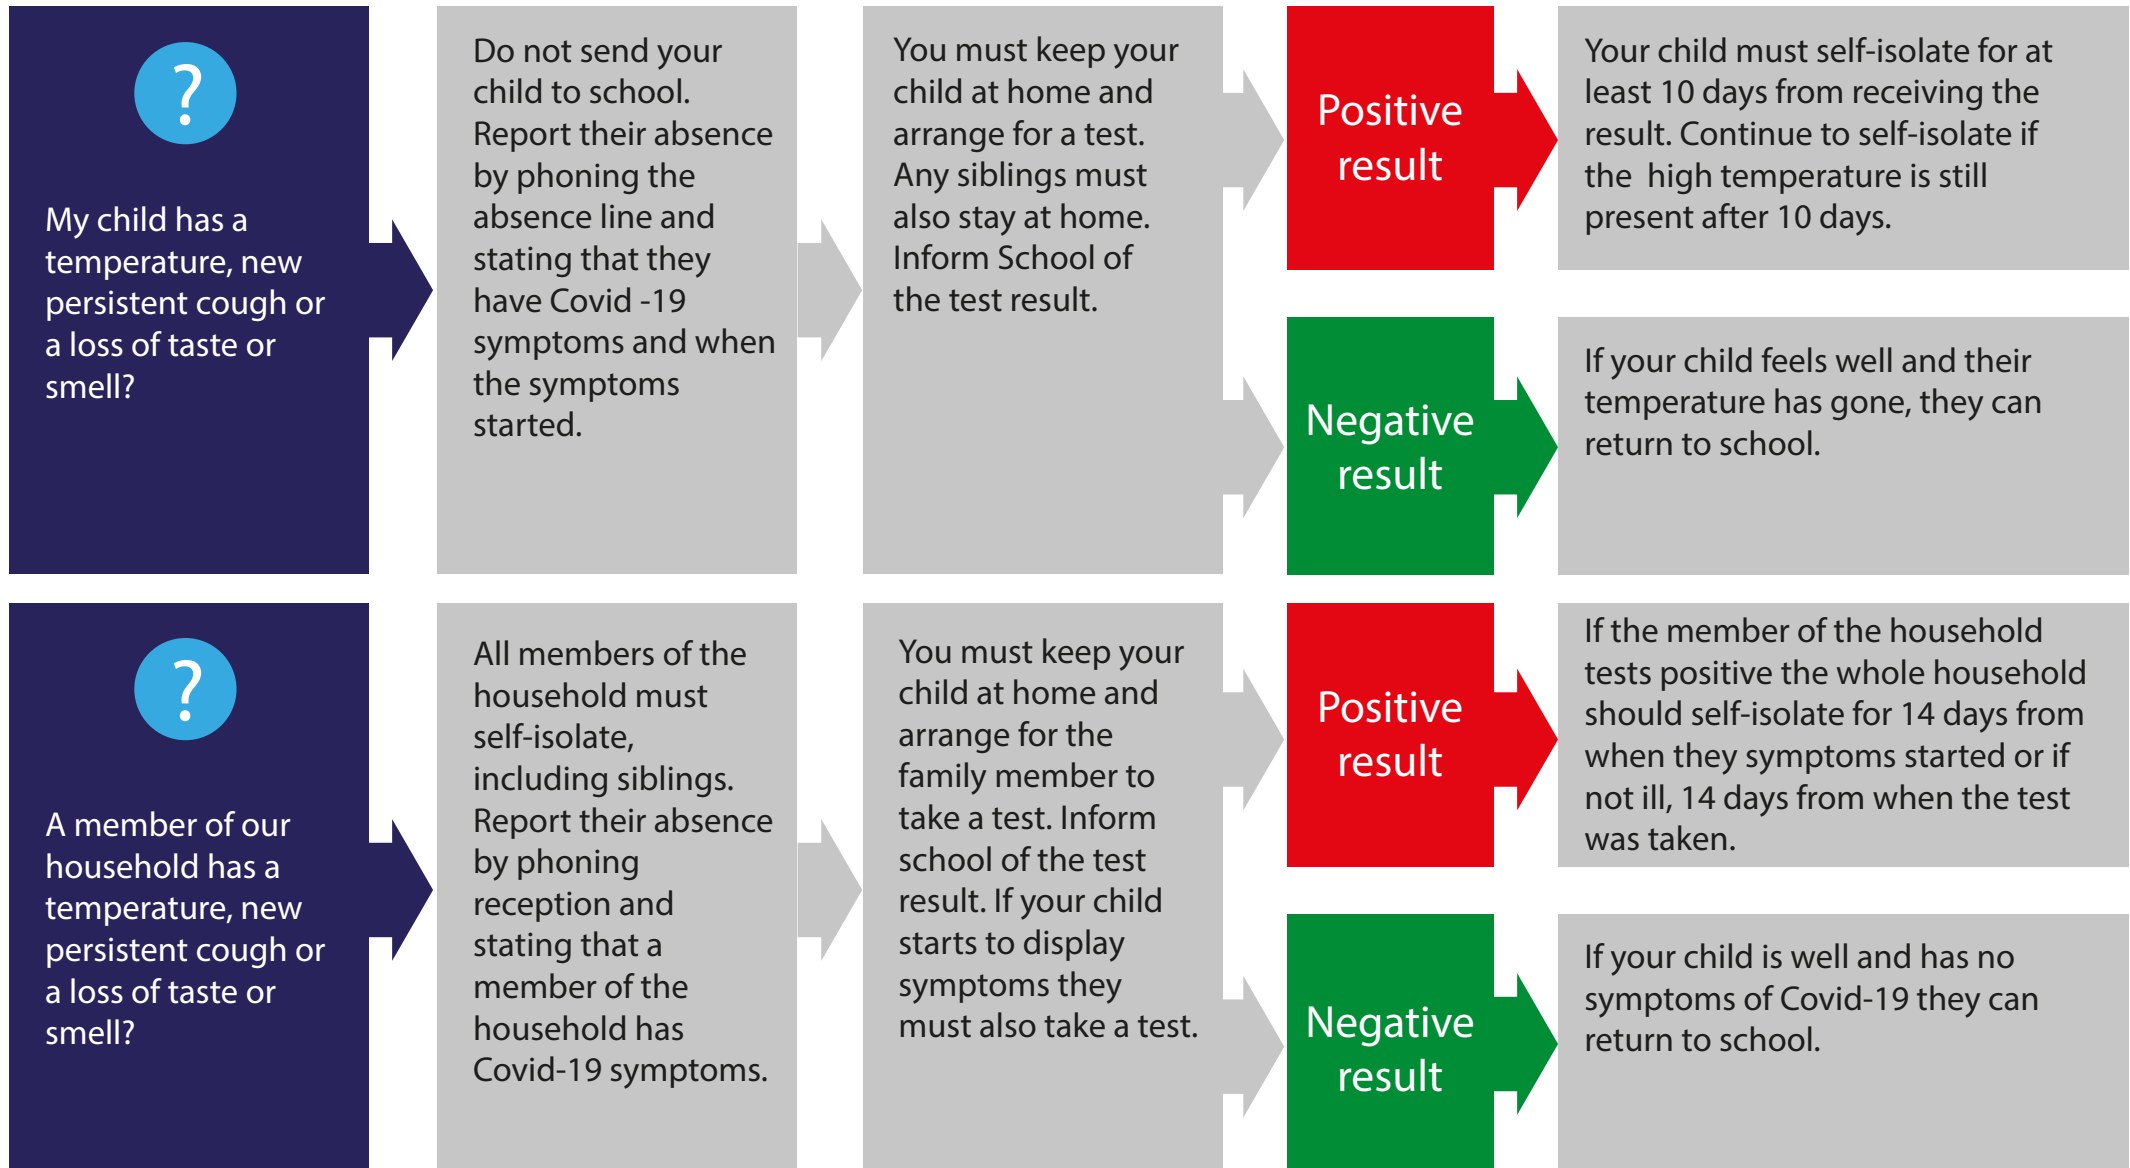

What to do if your child or someone in the household displays symptoms of Covid-19?

Throughout your child's absence, work will be set via Google Classroom. When your child is able to return to school, a date and time will be agreed with you in conjunction with the Pastoral leader.