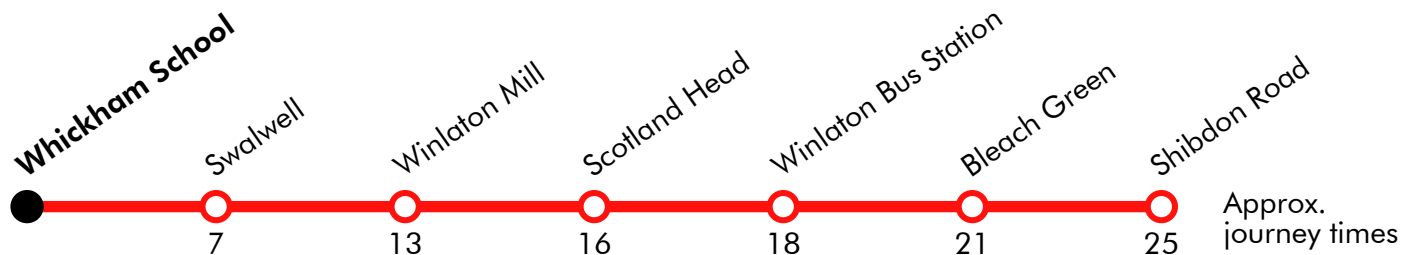

S899 Whickham School - Shibdon Road

Effective from: 01/09/2020

Go North East

Monday to Friday

Notes:	*	
Whickham School	1420	1525
Swalwell	1427	1532
Winlaton Mill	1433	1538
Scotland Head	1436	1541
Winlaton Bus Station	1438	1543
Bleach Green	1441	1546
Shibdon Road-	1445	1550

* This service operates on the following dates only:

- Tuesday 15th September
- Tuesday 29th September
- Tuesday 13th October
- Tuesday 3rd November
- Tuesday 17th November
- Tuesday 1st December
- Tuesday 15th December
- Tuesday 12th January
- Tuesday 26th January
- Tuesday 9th February
- Tuesday 2nd March
- Tuesday 16th March
- Tuesday 30th March
- Tuesday 27th April
- Tuesday 11th May
- Tuesday 25th May
- Tuesday 15th June
- Tuesday 29th June
- Tuesday 13th July

Via: Burnthouse Lane, Fellside Road, Whickham Bank, Swalwell Bank, Hexham Road, Spa Well Road, Noel Avenue, Holly Avenue, Scotland Head, Winlaton Bus Station, North Street, Back Lane, Blaydon Bank, Tyne Street, Clavering Road, Shibdon Bank, Shibdon Road