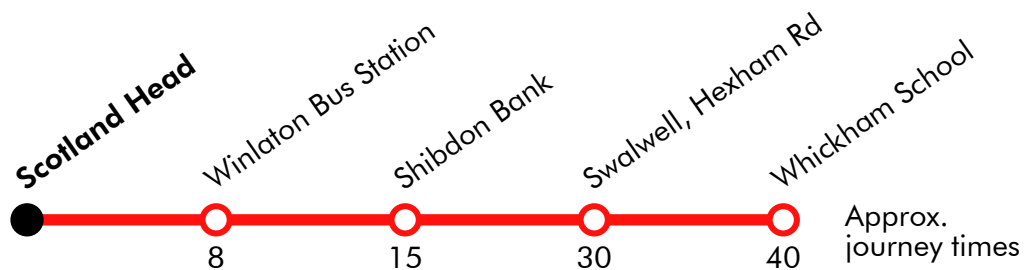

S889**Scotland Head - Shibdon Bank - Swalwell - Whickham School****J H Coaches**

Effective from: 01/09/2019

**Monday to Friday**

| | |
|--|-------------|
| Scotland Head | 0745 |
| Winlaton Bus Station | 0753 |
| Shibdon Bank | 0800 |
| Swalwell, Hexham Rd-Broadmeadows Cl | 0815 |
| Whickham School | 0825 |