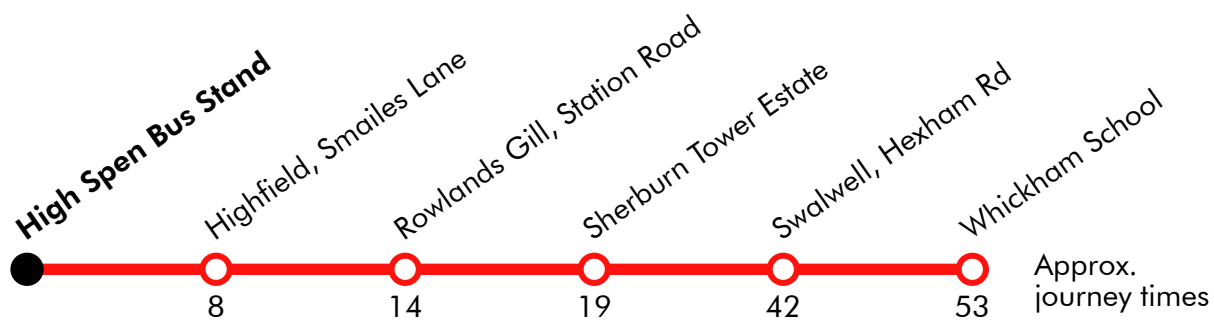

S893 High Spen - Rowlands Gill - Whickham School

Effective from: 01/09/2020

J H Coaches

Monday to Friday

High Spen Bus Stand	0735
Highfield, Smailes Lane	0744
Rowlands Gill, Station Road	0750
Sherburn Tower Estate	0755
Swalwell, Hexham Rd-Broadmeadows Cl	0818
Whickham School	0829

Via: Ramsey Street, Collingdon Road, Hookergate Lane, Smailes Lane, Strathmore Road, Station Road, Sherburn Towers Est, Sherburn Tower Est, Sherburn Towers Est, Lockhaugh Road, Spa Well Road, Hexham Road, Swalwell Bank, Whickham Bank, Fellside Road, Burnthouse Lane