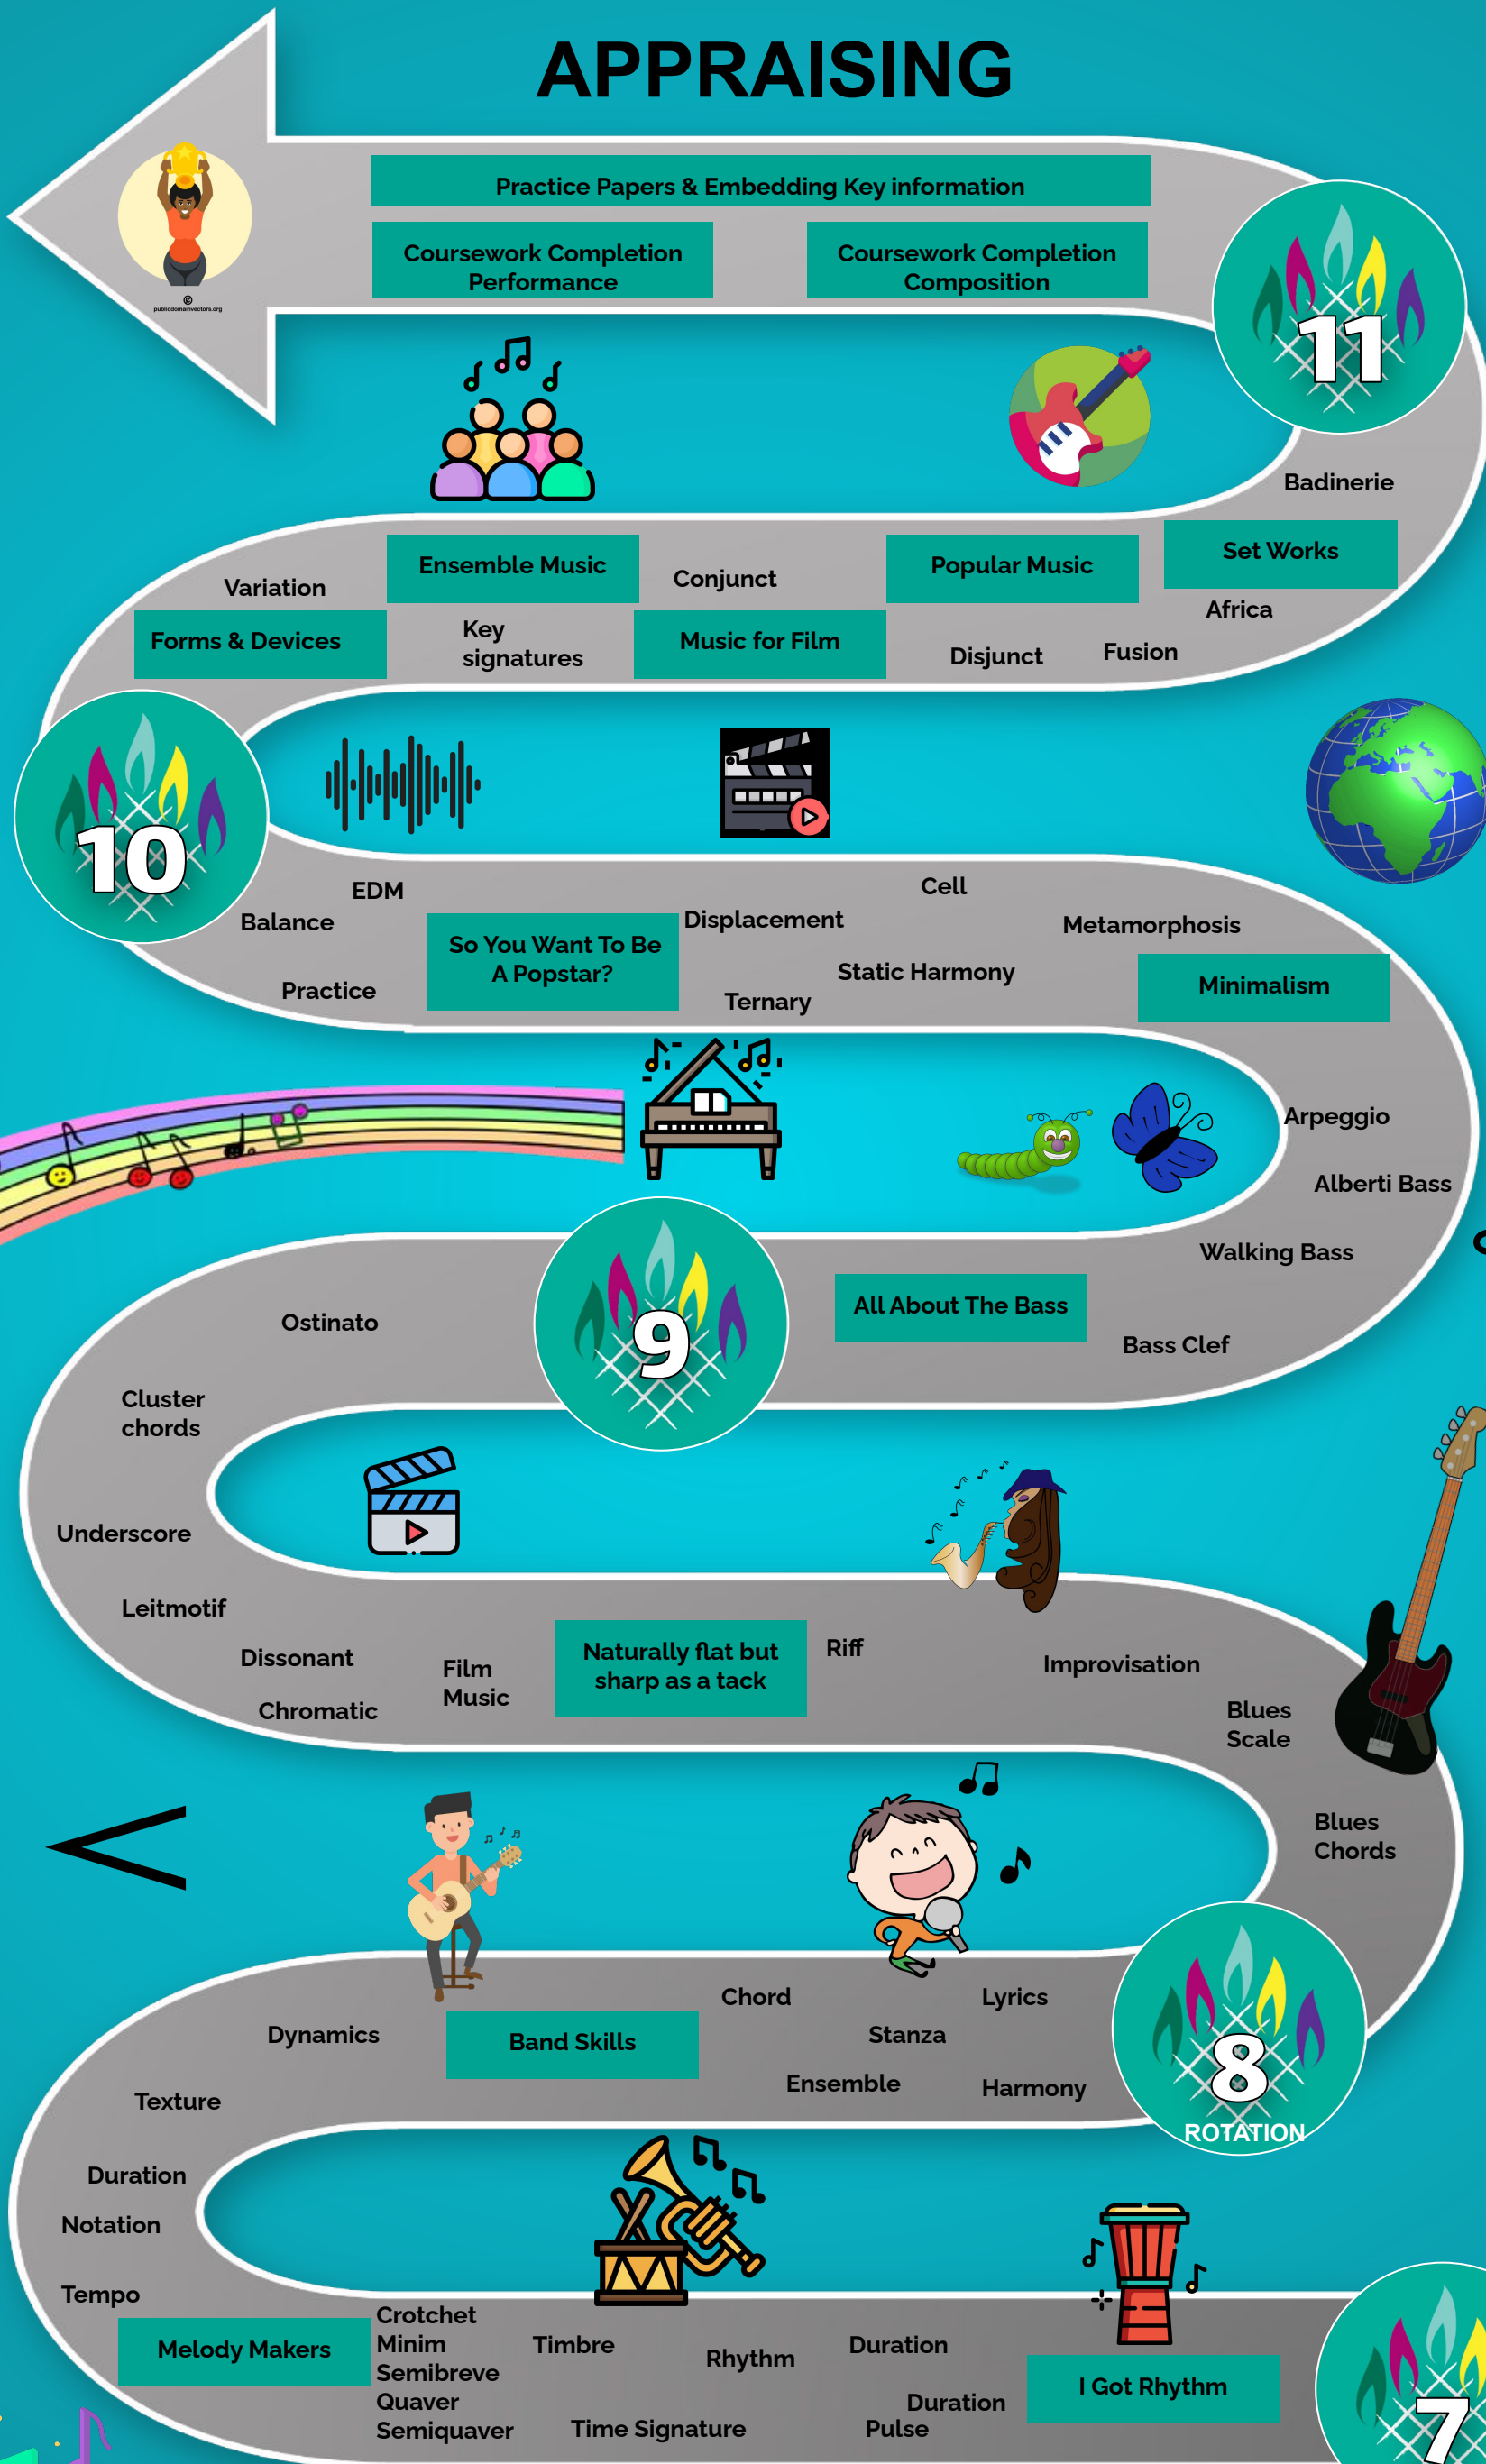

MUSIC LEARNING JOURNEY

The St Lawrence Academy
Treasuring Everyone
Transforming Community

APPRAISING

P
E
R
F
O
R
M
I
N
G

C
O
M
P
O
S
I
N
G

S
I
N
G
I
N
G

L
I
S
T
E
N
I
N
G

Practice Papers & Embedding Key information
Coursework Completion Performance
Coursework Completion Composition

Badinerie

Variation
Ensemble Music
Conjunct
Popular Music
Set Works
Forms & Devices
Key signatures
Music for Film
Disjunct
Fusion
Africa

EDM
Balance
Practice
So You Want To Be A Popstar?
Displacement
Ternary
Static Harmony
Cell
Metamorphosis
Minimalism