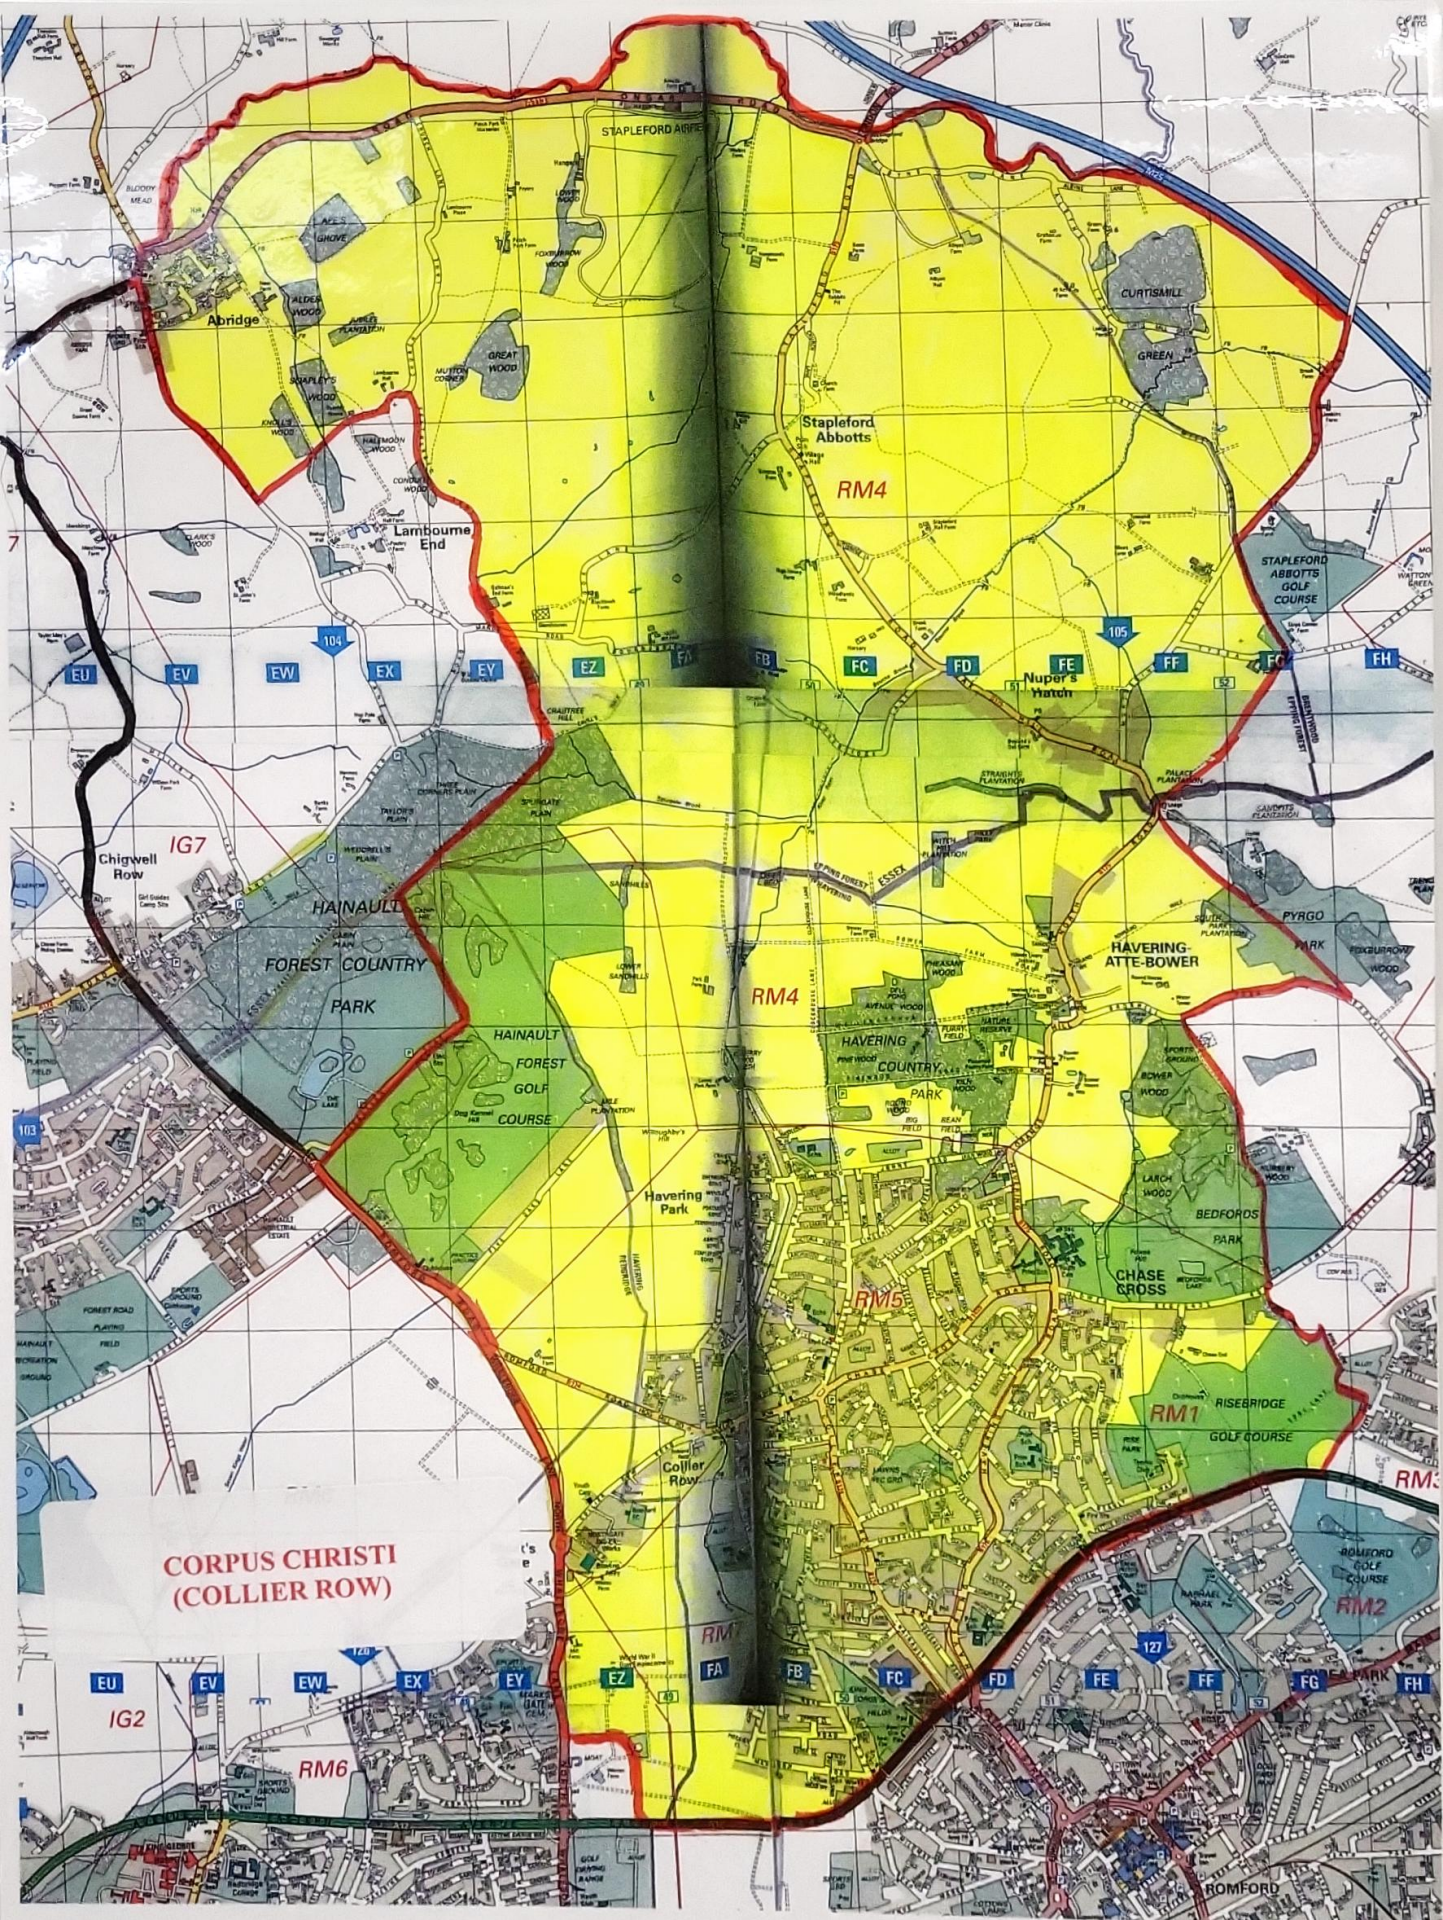

**CHRIST THE ETERNAL HIGH
PRIEST (GIDEA PARK)**

**CORPUS CHRISTI
(COLLIER ROW)**

RM4

RM4

RM5

RM1

EU

EV

RM3

ROMFORD

**ENGLISH MARTYRS
(HORNCHURCH)**

**OUR LADY OF LA SALETTE
(RAINHAM)**

SOUTH HORNCHURCH

RAINHAM

Wennington

RAINHAM MARSHES

167

75
WENNINGTON
MARSHES

RM13
76

SPORTS GROUND

RM12

66
HORNCHURCH
COUNTRY

67
LOWFIELD
WOOD

68

REFUSE TRANSFER STATION

SAND AND GRAVEL PIT

**ST EDWARD THE CONFESSOR
(ROMFORD)**

**ST JOSEPH'S
(UPMINSTER)**

**ST MARY MOTHER OF GOD
(HORNCHURCH)**