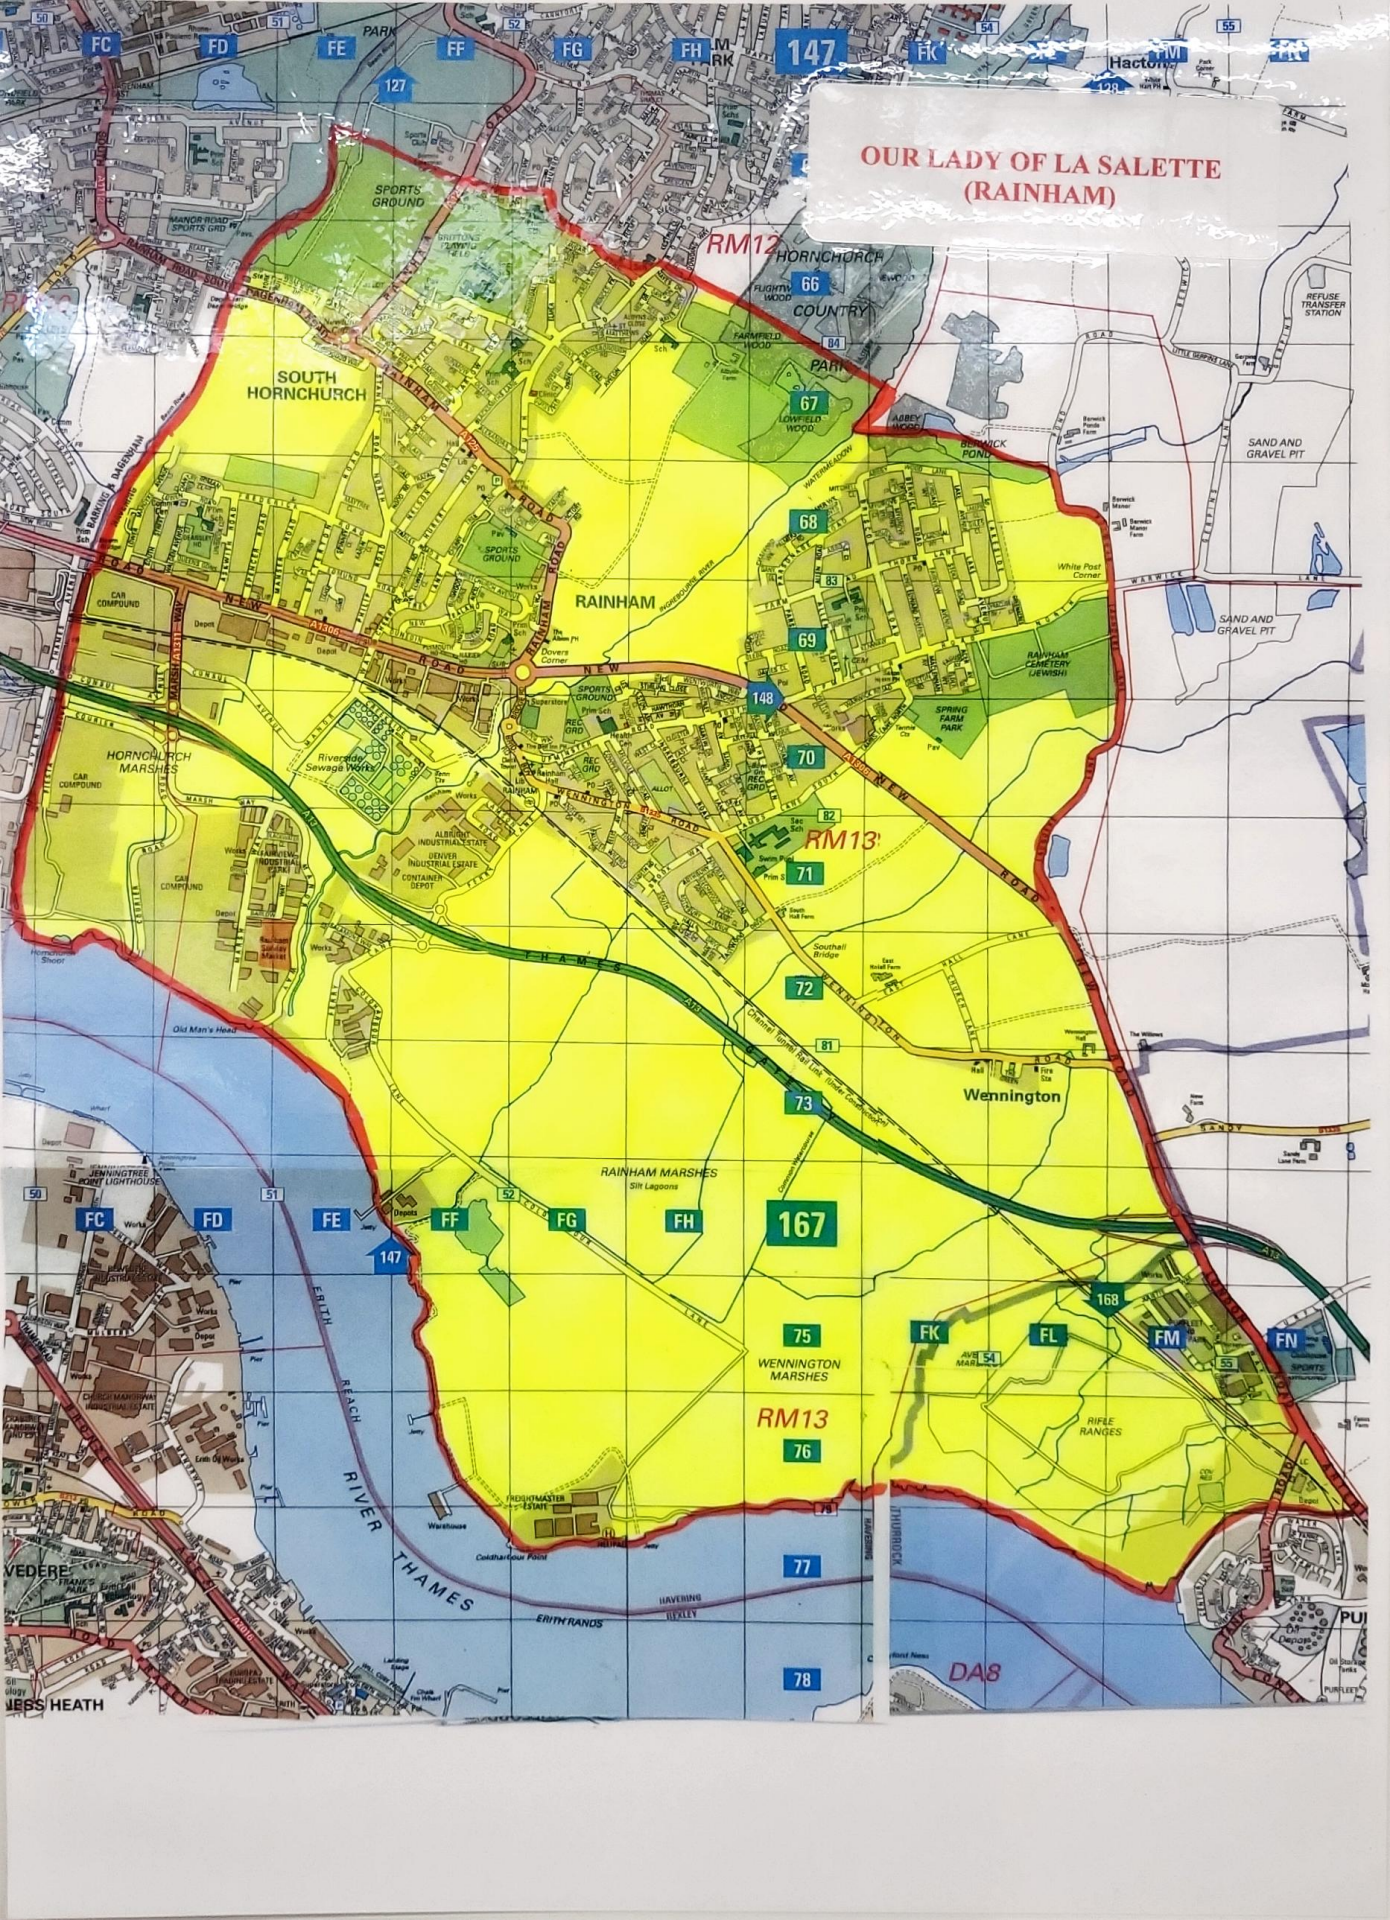

FD

FE

FF

FG

FH

IG2

RM6

RM2

RM3

ROMFORD

**ENGLISH MARTYRS
(HORNCHURCH)**

**OUR LADY OF LA SALETTE
(RAINHAM)**

SOUTH HORNCHURCH

RAINHAM

Wennington

RAINHAM MARSHES

167

75
WENNINGTON
MARSHES

RM13
76

SPORTS GROUND

RM12

66
HORNCHURCH
COUNTRY

67
LOWFIELD
WOOD

68

REFUSE TRANSFER STATION

SAND AND GRAVEL PIT

**ST EDWARD THE CONFESSOR
(ROMFORD)**

**ST JOSEPH'S
(UPMINSTER)**

**ST MARY MOTHER OF GOD
(HORNCHURCH)**