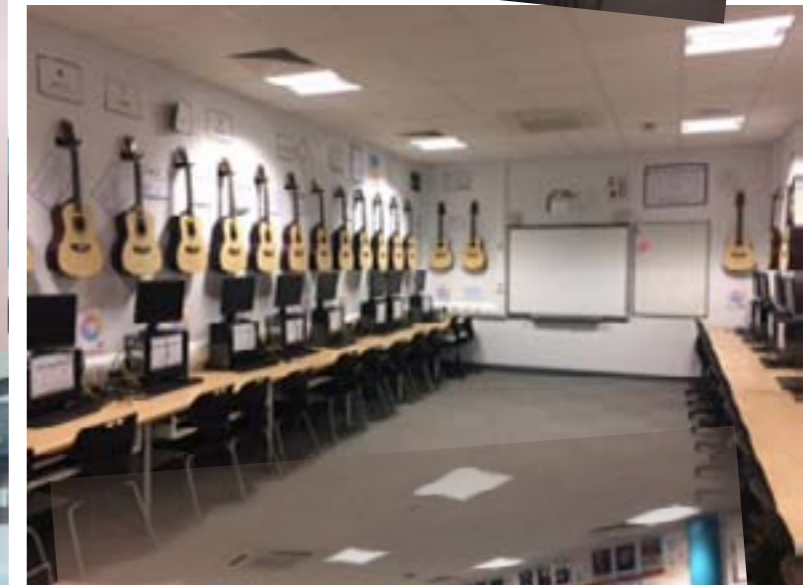

A VISUAL INTRODUCTION TO SHIREBROOK ACADEMY

Student Entrance

OUTDOOR AREAS
These areas are all located
at the back of the school building.

The MUGGA

Outdoor Gym equipment

3G Area

Bike Lock Up

Food Pod

The Theatre and Drama Studio

Sports Hall and Changing Rooms

The Library

PE Corridor and Student Lockers

LOWER GROUND FLOOR AREAS

These areas are all located
on the lower ground.

On this floor you will find:
Student entrance, Design &
Technology, PE, the Library, Lower
Atrium, the Theatre and Drama.

Student Reception

Dining in Maz's Place

Base and Academy Support

Science breakout and Science Classrooms S6, S5 and S4

Science Corridor and Classrooms S1, S2 and S3

Science Bridge

Music

UPPER FLOOR AREAS