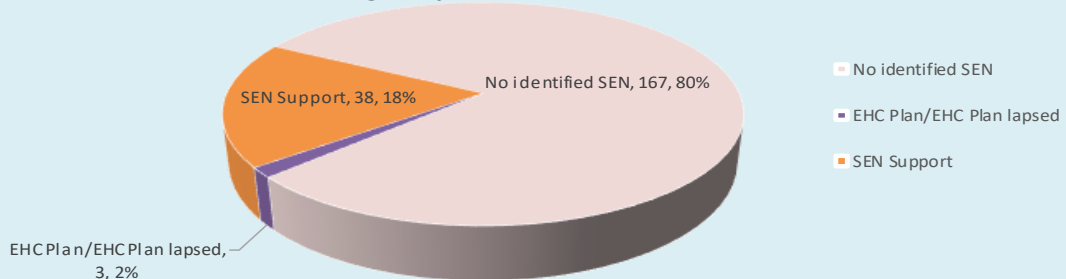

With regards to those with current situation not known, the Authority are in the process of tracking these young people. There is 1 young person who is classed as "not known" and 3 who are NEET. The percentage of those to be "not known" is **0.5%** with those currently classed as NEET at **1.4%**

The destination status of young people at Oathall Community College is shown in the following:

Destination status	Total	Percentage
Sixth Form College	58	27.9%
Further Education	123	59.1%
Apprenticeship	6	2.9%
Current situation not known	1	0.5%
School Sixth Form	15	7.2%
Not in Employment, Education or Training	3	1.4%
Full time education - other	0	0.0%
Any employment e.g. with/without training or with accredited study	0	0.0%
Traineeships	0	0.0%
Other	2	1.0%
TOTAL	208	100.0%

Ethnicity of young people with destinations	Ethnicity	Total
'Other than White British' accounts for 15.4% of the ethnicity of the young people with destinations	White - British	173
	Refused and Information Not Obtained	3
	Other than White - British	32
	TOTAL	208

SEN Provision of Young People with destinations - Total = 208

Source of SEND: January School Census 2020 and SENA