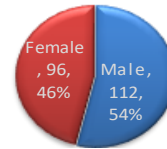

2020/2021 DESTINATION DATA

Oathall Community College

Data is taken from WSCC MIS system (unless stated): 01/03/2021

From the current list of young people there are 208 Male 112 young people and the split by gender is as follows: Female 96