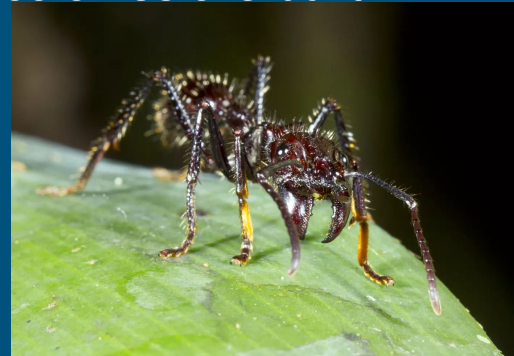

The Bullet Ant

Brazilian Name: Satere-Mawe
Latin Name: Paraponera Clavata

Where do we find Bullet Ants?

The Dangerous Bullet Ant is native to many countries. These countries are : Honduras, Nicaragua, Costa Rica, Venezuela, Colombia, Ecuador, Peru, Bolivia, and Brazil. Bullet ants lurk around every treacherous corner of The Amazon Rainforest.

Bullet Ants live in colonies underneath the forest floor. These underground colonies contain many passageways and chambers. These colonies are built near trees so they can forage in the canopy.

The Bullet Ants Appearance

The Bullet Ant can grow up to 3 centimeters in length, which is very similar to the size of a bullet. They are a reddish-black colour with big pincers and a visible stinger.

Who are the bullet ant's prey and predators?

The bullet ant is very dangerous because of its sting. The bullet ant's sting is said to be the most painful stinger of any insect.

So, what do they hunt. A bullet ant's diet is made up of nectar, other small insects, and small vertebrates such as Frogs.