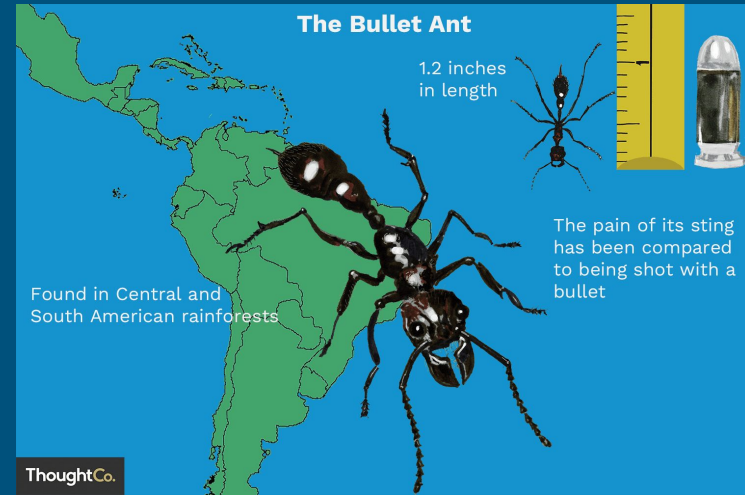

The Bullet Ant

Brazilian Name: Satere-Mawe
Latin Name: Paraponera Clavata

Where do we find Bullet Ants?

The Dangerous Bullet Ant is native to many countries. These countries are : Honduras, Nicaragua, Costa Rica, Venezuela, Colombia, Ecuador, Peru, Bolivia, and Brazil. Bullet ants lurk around every treacherous corner of The Amazon Rainforest.

Bullet Ants live in colonies underneath the forest floor. These underground colonies contain many passageways and chambers. These colonies are built near trees so they can forage in the canopy.

The Bullet Ants Appearance

The Bullet Ant can grow up to 3 centimeters in length, which is very similar to the size of a bullet. They are a reddish-black colour with big pincers and a visible stinger.

Who are the bullet ant's prey and predators?

The bullet ant is very dangerous because of its sting. The bullet ant's sting is said to be the most painful stinger of any insect.

So, what do they hunt. A bullet ant's diet is made up of nectar, other small insects, and small vertebrates such as Frogs.