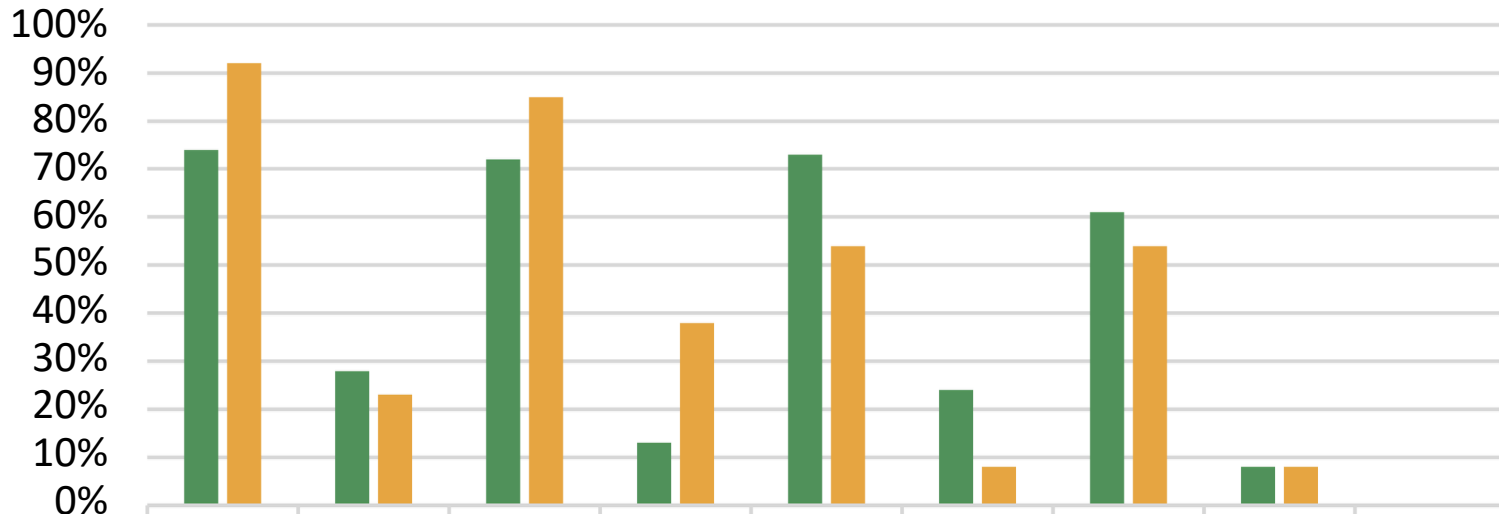

Warkworth Primary School: KS2 Performance Data

	Reading		Writing		Maths		In All	
	EXS+	GDS	EXS+	GDS	EXS+	GDS	EXS+	GDS
National	74%	28%	72%	13%	73%	24%	61%	8%
Warkworth	92%	23%	85%	38%	54%	8%	54%	8%

■ National ■ Warkworth