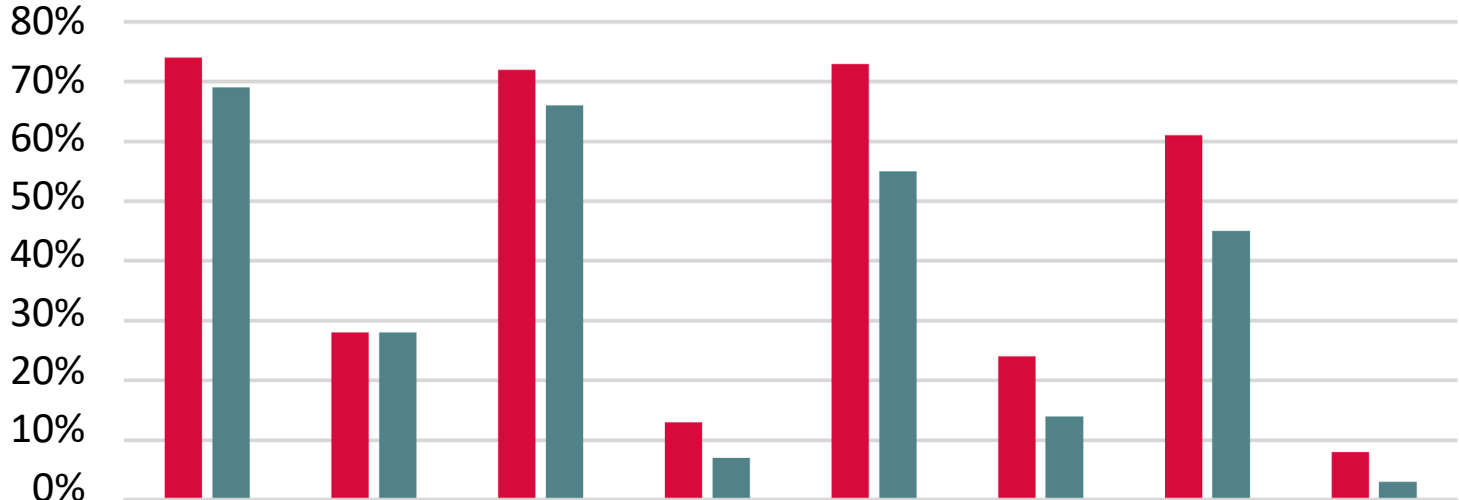

James Knott Primary School: KS2 Performance Data

	Reading		Writing		Maths		In All	
	EXS+	GDS	EXS+	GDS	EXS+	GDS	EXS+	GDS
■ National	74%	28%	72%	13%	73%	24%	61%	8%
■ James Knott	69%	28%	66%	7%	55%	14%	45%	3%