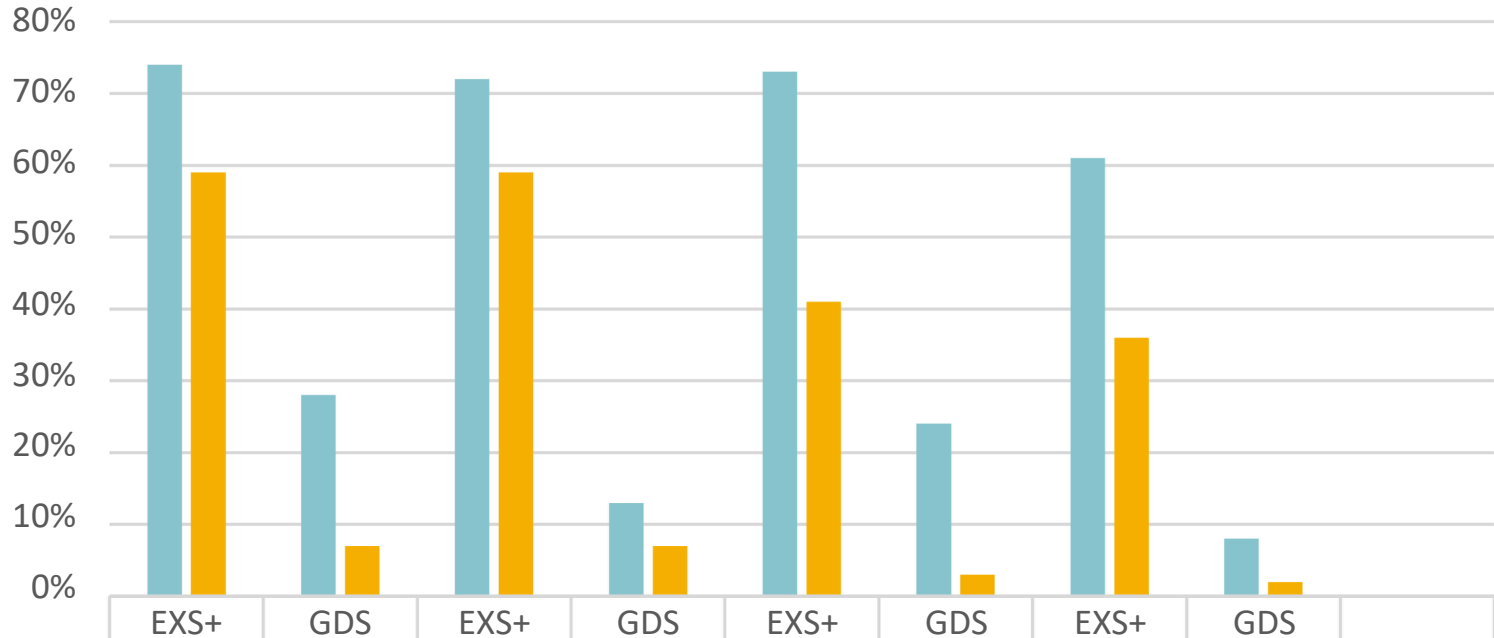

Grace Darling Primary School: KS2 Performance Data

■ National	74%	28%	72%	13%	73%	24%	61%	8%	
■ Grace Darling	59%	7%	59%	7%	41%	3%	36%	2%	

■ National ■ Grace Darling