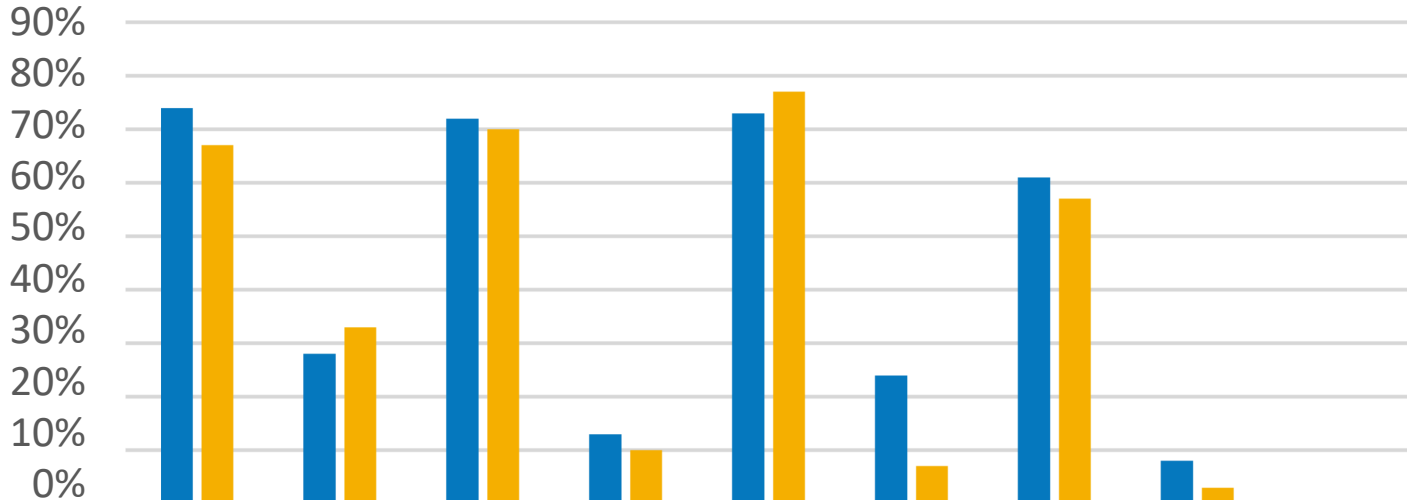

Thomas Bewick Primary School: KS2 Performance Data

	EXS+	GDS	EXS+	GDS	EXS+	GDS	EXS+	GDS	
	Reading		Writing		Maths		In All		
■ National	74%	28%	72%	13%	73%	24%	61%	8%	
■ Thomas Bewick	67%	33%	70%	10%	77%	7%	57%	3%	