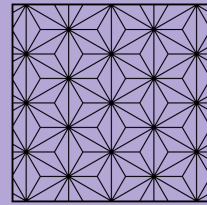

Texture

Ceramic Dutch
Houses

2.1 January - February

Year 7

COLOUR

Warhol's Beans

Year 8

SHAPE

Steampunk
Masks

Year 9

COLOUR

Watercolour
Cityscape

Year 7

Pattern Pattern

Agamographs

Year 8

Pattern Pattern

Julian Opie Repeat Pattern

Year 9

SHAPE

Perspective & Composition

Year 7

LINE

DNA