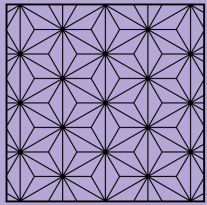

Texture

Ceramic Dutch
Houses

2.1 January - February

Year 7

COLOUR

Warhol's Beans

Year 8

SHAPE

Steampunk
Masks

Year 9

COLOUR

Watercolour
Cityscape

Year 7

Pattern Pattern

Agamographs

Year 8