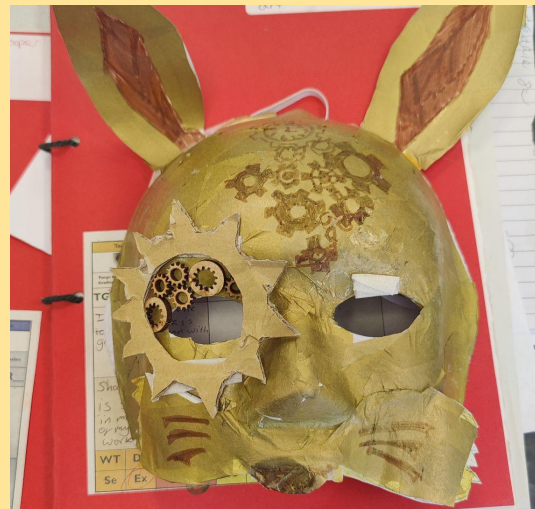

Texture

Ceramic Dutch
Houses

2.1 January - February

Year 7

COLOUR

Warhol's Beans

Year 8

SHAPE

Steampunk
Masks

Year 9

COLOUR

Watercolour
Cityscape

Year 7

Pattern Pattern

Agamographs

Year 8