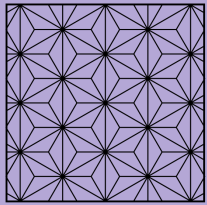

Texture

Ceramic Dutch
Houses

2.1 January - February

Year 7

COLOUR

Hundertwasser
Landscapes

Year 8

SHAPE

Steampunk
Masks

Year 9

COLOUR

Watercolour
Cityscape

Year 7

Pattern Pattern

Agamographs

Year 8