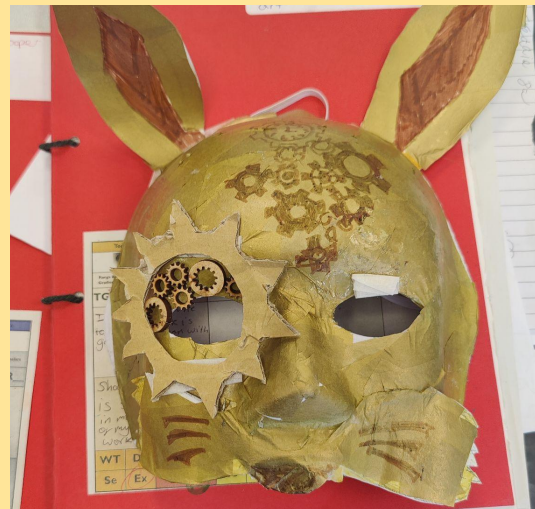

Texture

Ceramic Dutch
Houses

2.1 January - February

Year 7

COLOUR

Hundertwasser
Landscapes

Year 8

SHAPE

Steampunk
Masks

Year 9

COLOUR

Watercolour
Cityscape

Year 7

Pattern Pattern

Agamographs

Year 8