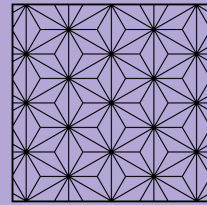

Texture

Ceramic Dutch
Houses

2.1 January - February

Year 7

COLOUR

Hundertwasser
Landscapes

Year 8

SHAPE

Steampunk
Masks

Year 9

COLOUR

Watercolour
Cityscape

Year 7

Pattern Pattern

Agamographs

Year 8

Pattern Pattern

Julian Opie Repeat Pattern

Year 9

SHAPE

Perspective & Composition

Year 7

LINE

DNA