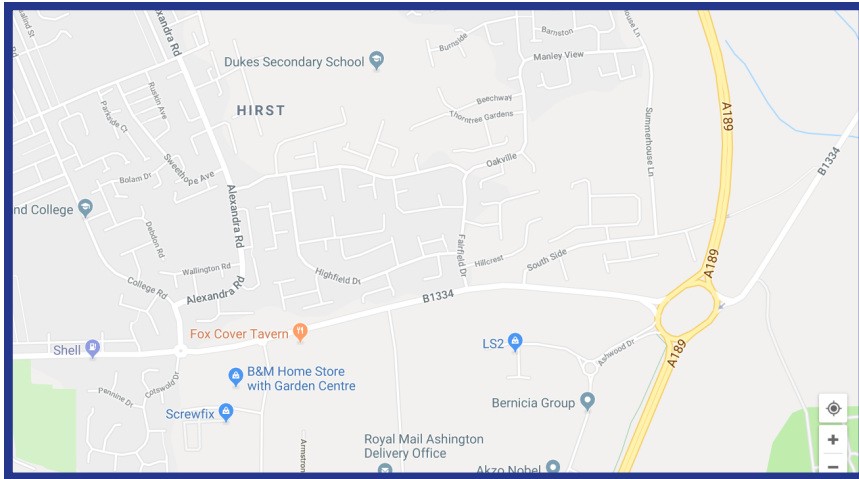

Finding Duke's School

From the A189 Northumberland Spine Road:

Travel north or south on the A189 Northumberland Spine Road to the Newbiggin Roundabout. Take the B1334 Newbiggin Road signposted Stakeford/Ashington/Morpeth. Turn second right onto Fairfield Drive at the traffic lights. Turn left after the shops. Turn right into Academy Road. The visitor car park is through the gates.

Use SatNav NE63 9RX.

Parking

The visitor car park is accessed via the entrance from Academy Road. You will need to use the intercom at the gate to introduce yourself before parking in the spaces marked "visitors". The school entrance is via the footpath towards the large turquoise wall.

Please do not park in any of the bays marked with numbers/letters unless you have been directed to this space by a member of staff.

Please do not park in the turning circle accessed via Exeter Drive. This area needs to be left clear for access for specialist transport.