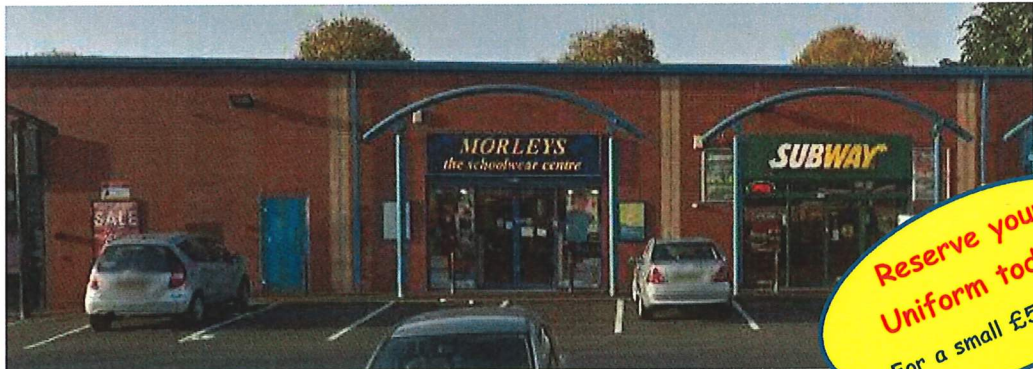

**Reserve your
Uniform today!**
For a small £5 deposit

E&OE Correct at the time of printing

www.schoolwearsolutions.com

Unit 2 St Mary's Retail Park, 446 Nottingham Road, Chaddesden, Derby, DE21 6PE
T: (01332) 281 311 E: chaddesdenmorleys@gmail.com