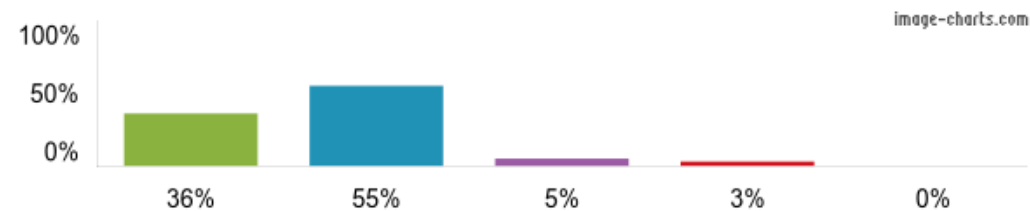

3. The school makes sure its pupils are well behaved.

Figures based on **58** responses up to 06-03-2024

Key to results

- Strongly agree
- Agree
- Disagree
- Strongly disagree
- Don't know