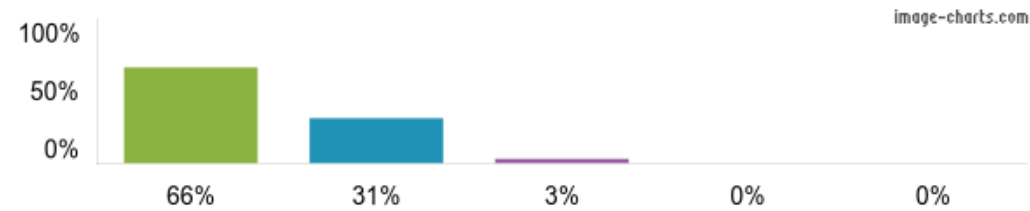

2. My child feels safe at this school.

Figures based on **58** responses up to 06-03-2024