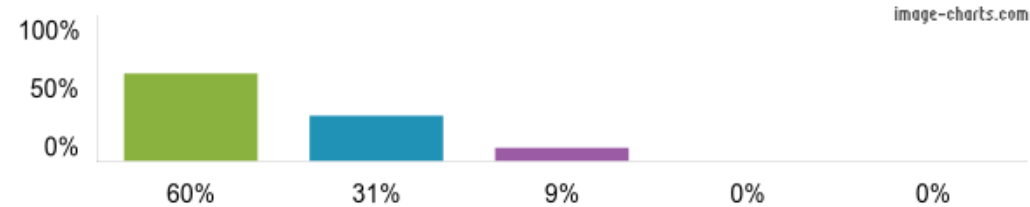

Children on roll: **402**
 Responses for this school: **58**
 Responses for year: **2023/24**
[Download data for year 2023/24](#)
[View inspection reports](#)

1. My child is happy at this school.

Figures based on **58** responses up to 06-03-2024