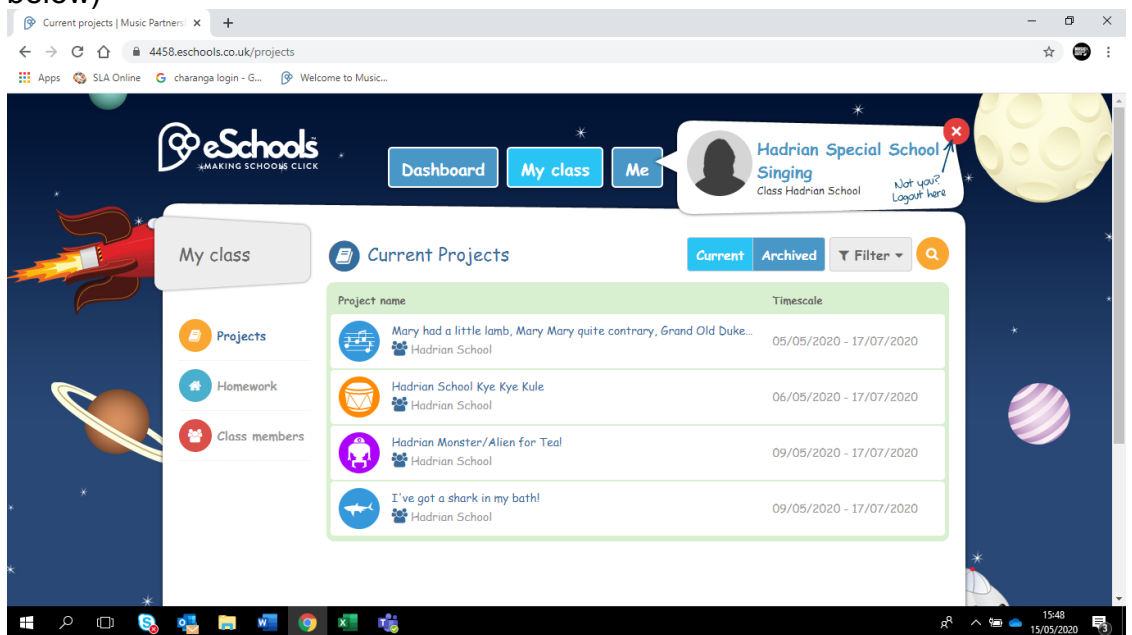

On the top right hand corner is the green log in key. Click on the log in key

Username hadriansinging  
Password staysafe

Once you are logged in you will see the following page (screen shot below)

Click on class and you will see the following resources to download (screen shot below)