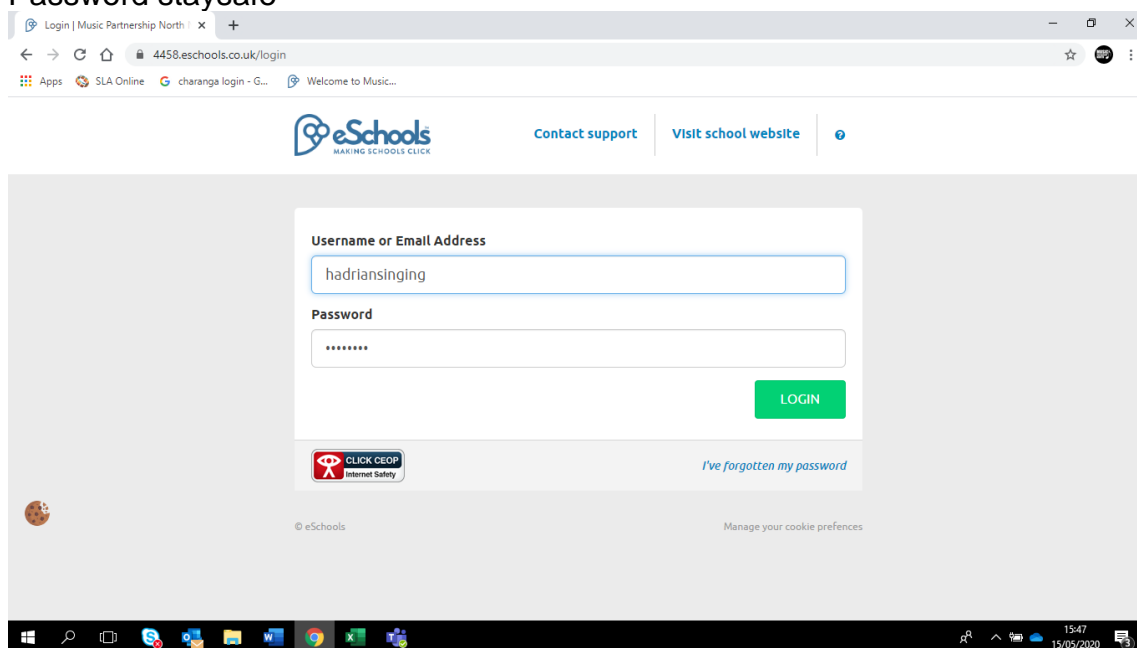

On the top right hand corner is the green log in key. Click on the log in key

Username hadriansinging  
Password staysafe

Once you are logged in you will see the following page (screen shot below)

Click on class and you will see the following resources to download (screen shot below)