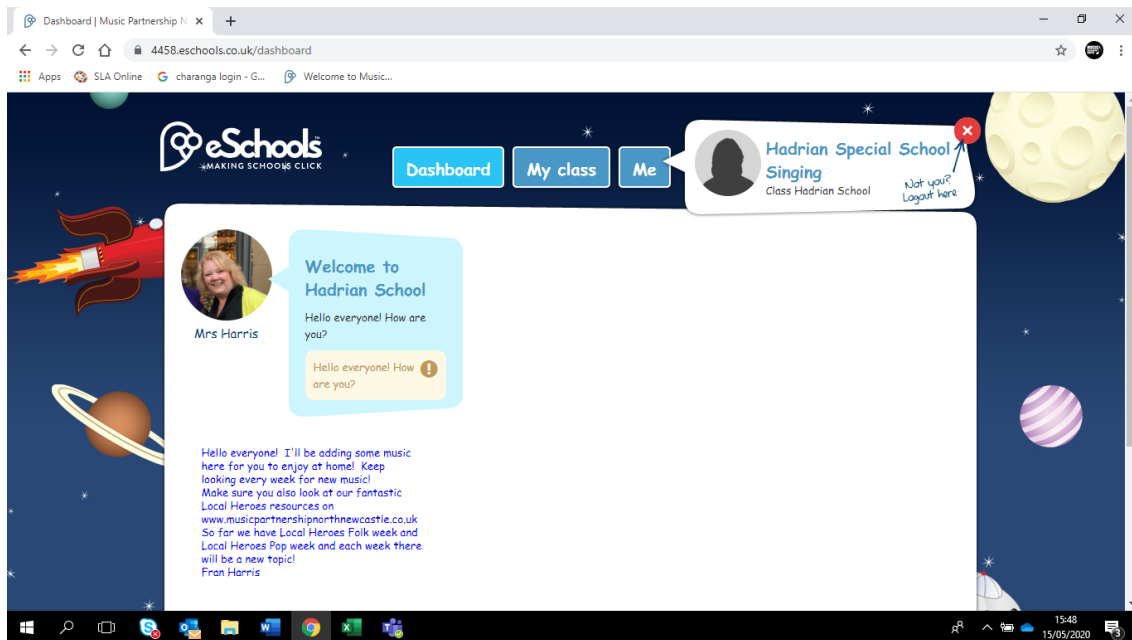

On the top right hand corner is the green log in key. Click on the log in key

Username hadriansinging  
Password staysafe

Once you are logged in you will see the following page (screen shot below)

Click on class and you will see the following resources to download (screen shot below)