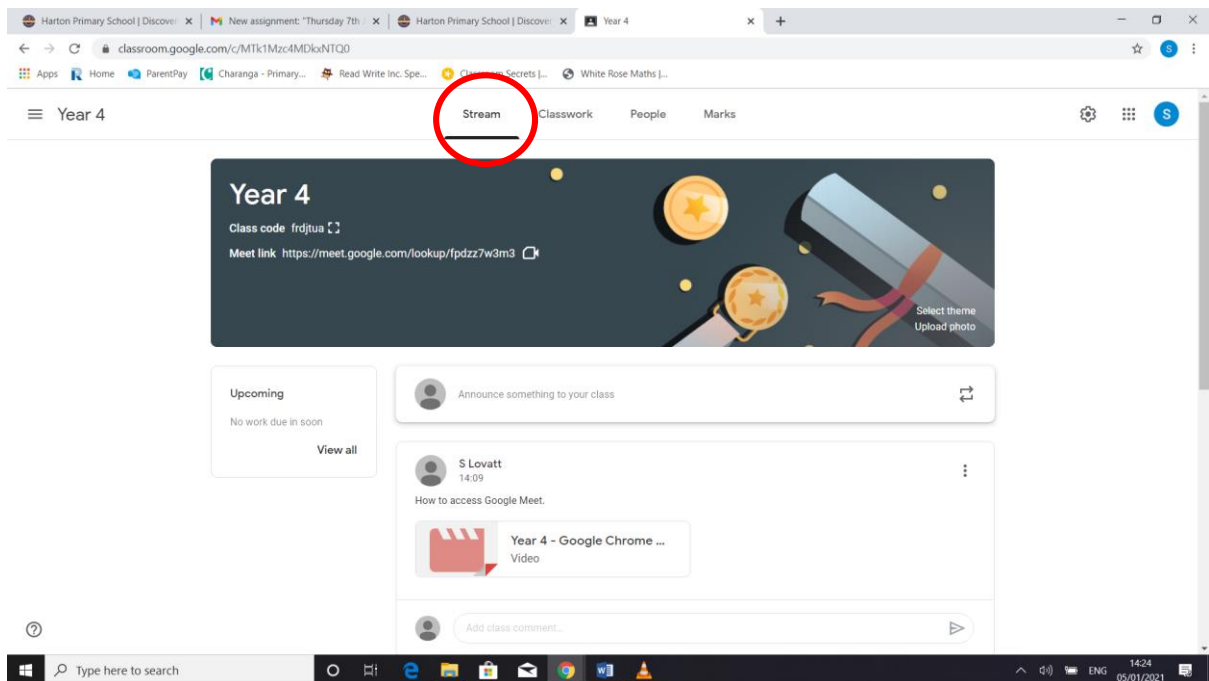

There are two videos in the class 'Stream'. How to upload work and how to access Google Meet.