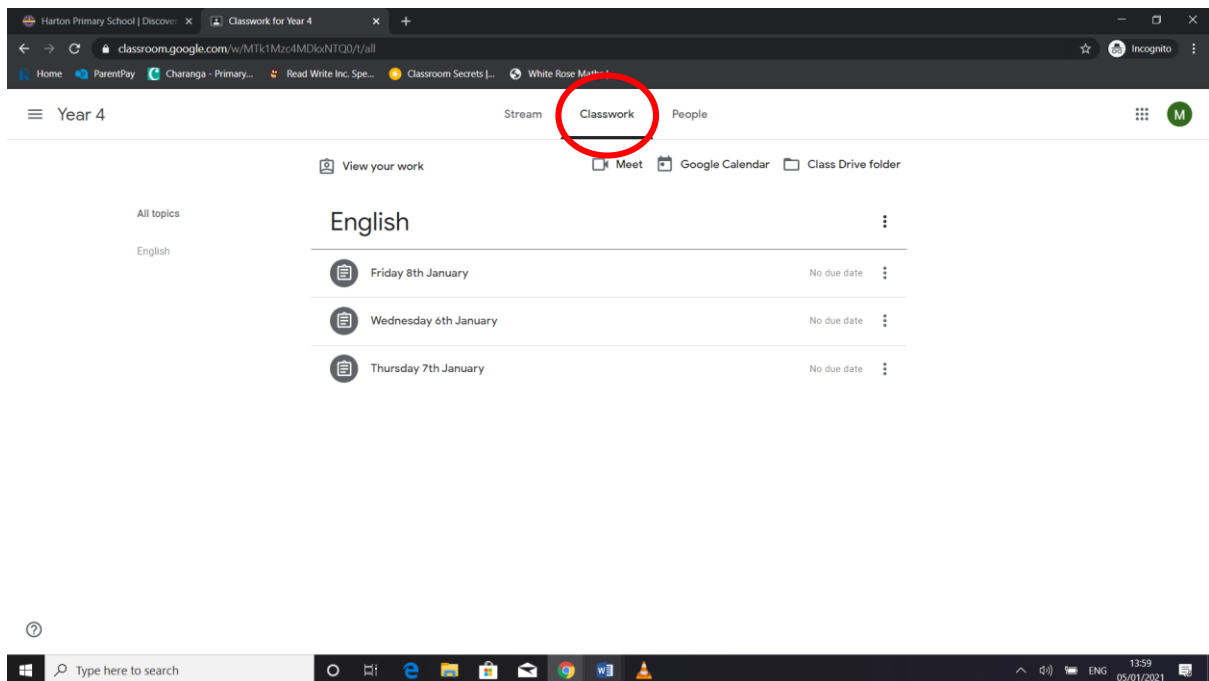

Click on the Google Classroom icon.

Go to the 'Year 4' section.

There are two videos in the class 'Stream'. How to upload work and how to access Google Meet.

If you click on 'Classwork' at the top of the page, this is the section where you will find the children's work.