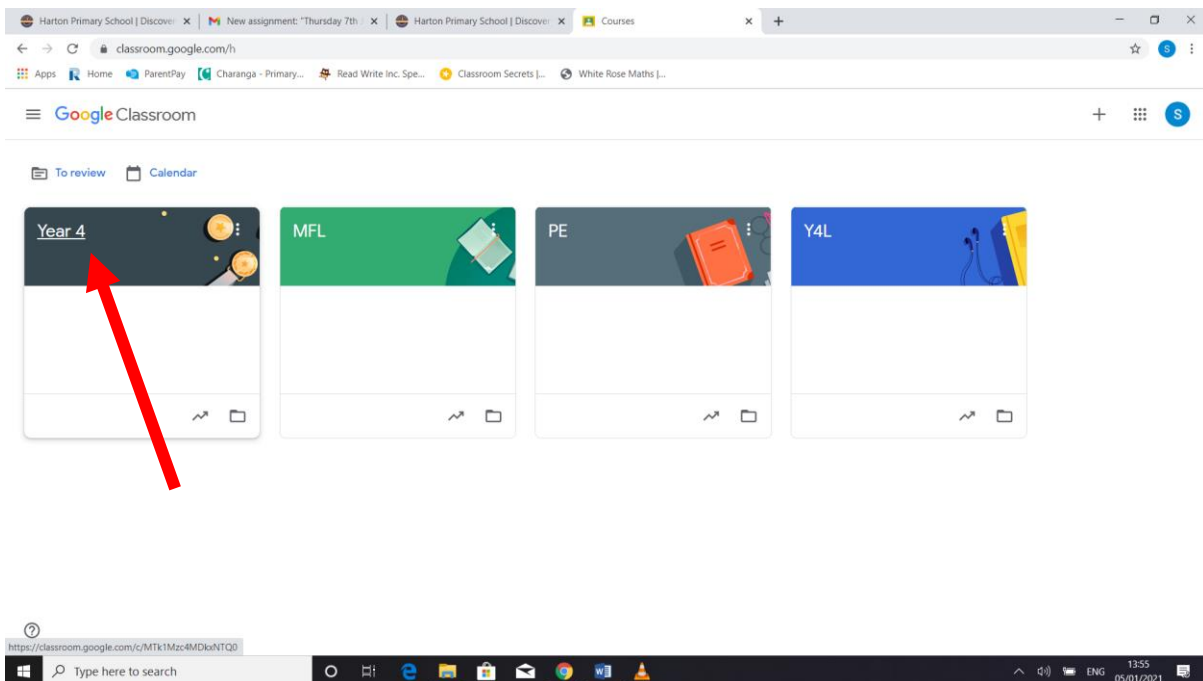

Click on the Google Classroom icon.

Go to the 'Year 4' section.

There are two videos in the class 'Stream'. How to upload work and how to access Google Meet.

If you click on 'Classwork' at the top of the page, this is the section where you will find the children's work.