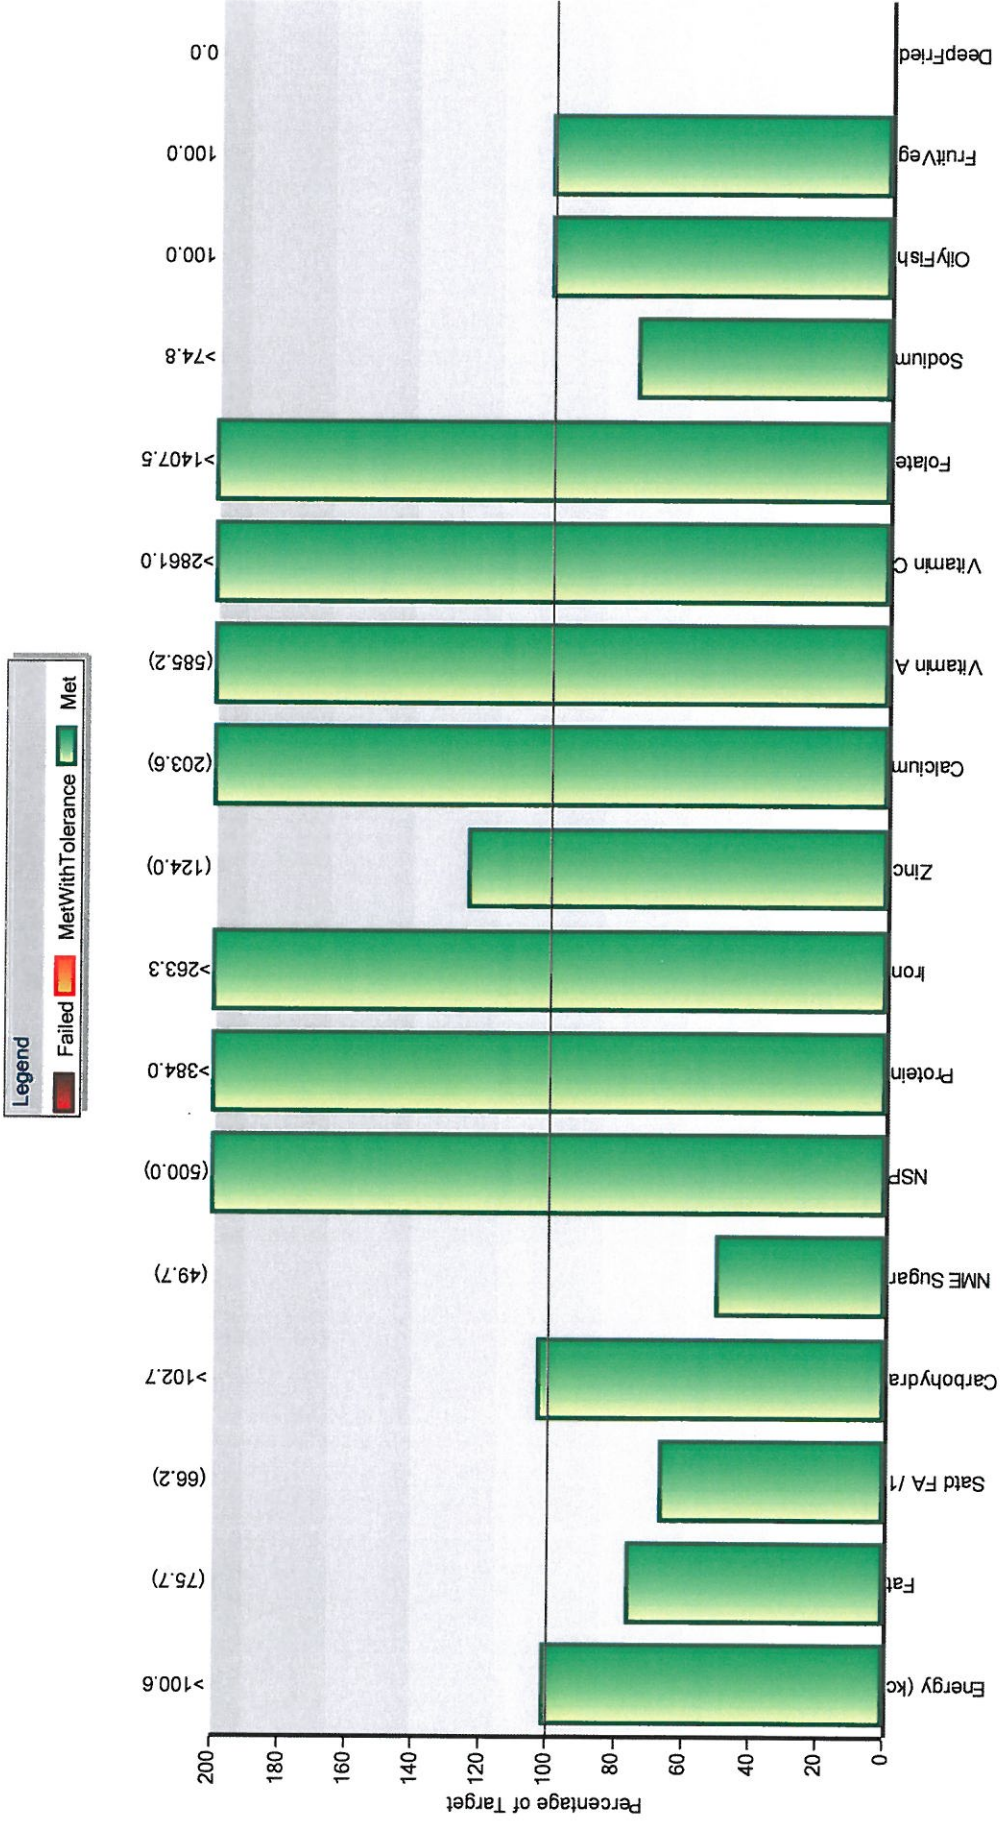

Nutrition Plan: PriME14W1 Primary Main Easter 2014 Week 1

Nutrition Rule: Prim Lunch Primary Lunch

Nutrition Chart, Plan

Admin

Nutrition Plan: PriME14W2 Primary Main Easter 2014 Week 2

Nutrition Rule: Prim Lunch Primary Lunch

Nutrition Chart, Plan

Nutrition Plan: PriME14W3 Primary Main Easter 2014 Week 3

Nutrition Rule: Prim Lunch Primary Lunch

Nutrition Chart, Plan

Admin

Nutrition Plan: PriME14W4 Primary Main Easter 2014 Week 4

Nutrition Rule: Prim Lunch Primary Lunch