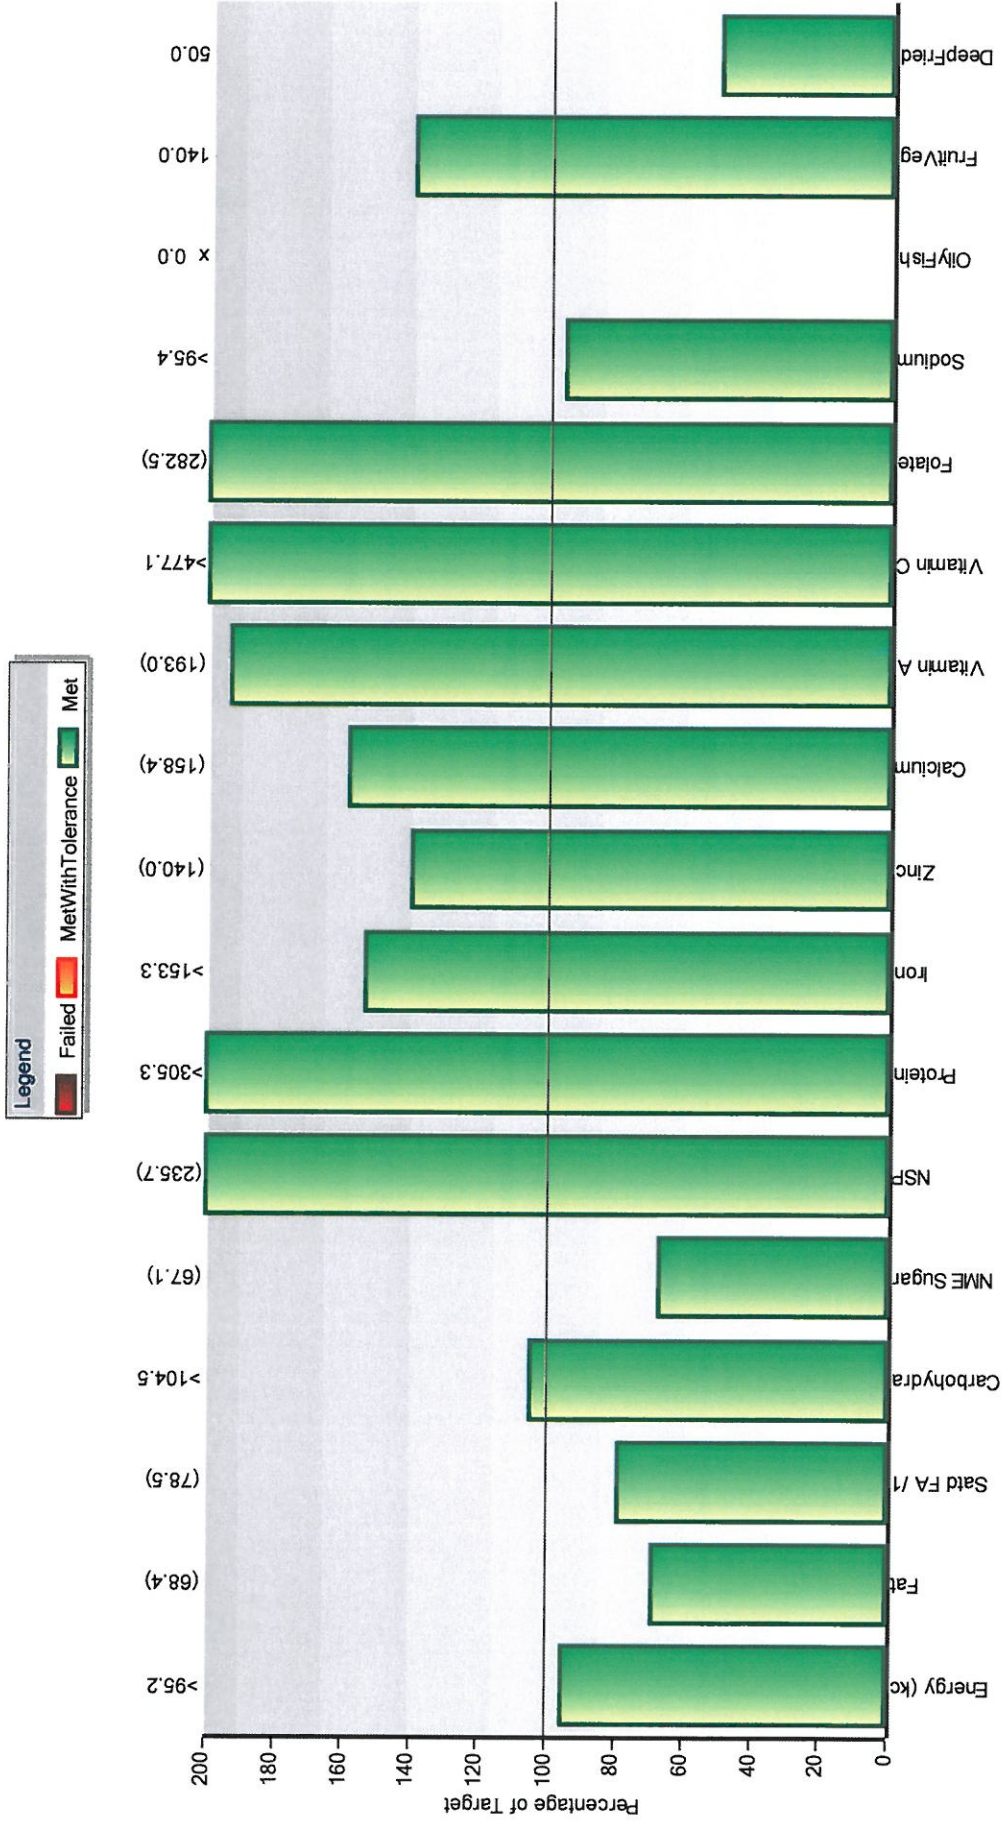

Nutrition Plan: PriME14W1 Primary Main Easter 2014 Week 1

Nutrition Rule: Prim Lunch Primary Lunch

Nutrition Chart, Plan

Admin

Nutrition Plan: PriME14W2 Primary Main Easter 2014 Week 2

Nutrition Rule: Prim Lunch Primary Lunch

Nutrition Chart, Plan

Nutrition Plan: PriME14W3 Primary Main Easter 2014 Week 3

Nutrition Rule: Prim Lunch Primary Lunch

Nutrition Chart, Plan

Admin

Nutrition Plan: PriME14W4 Primary Main Easter 2014 Week 4

Nutrition Rule: Prim Lunch Primary Lunch