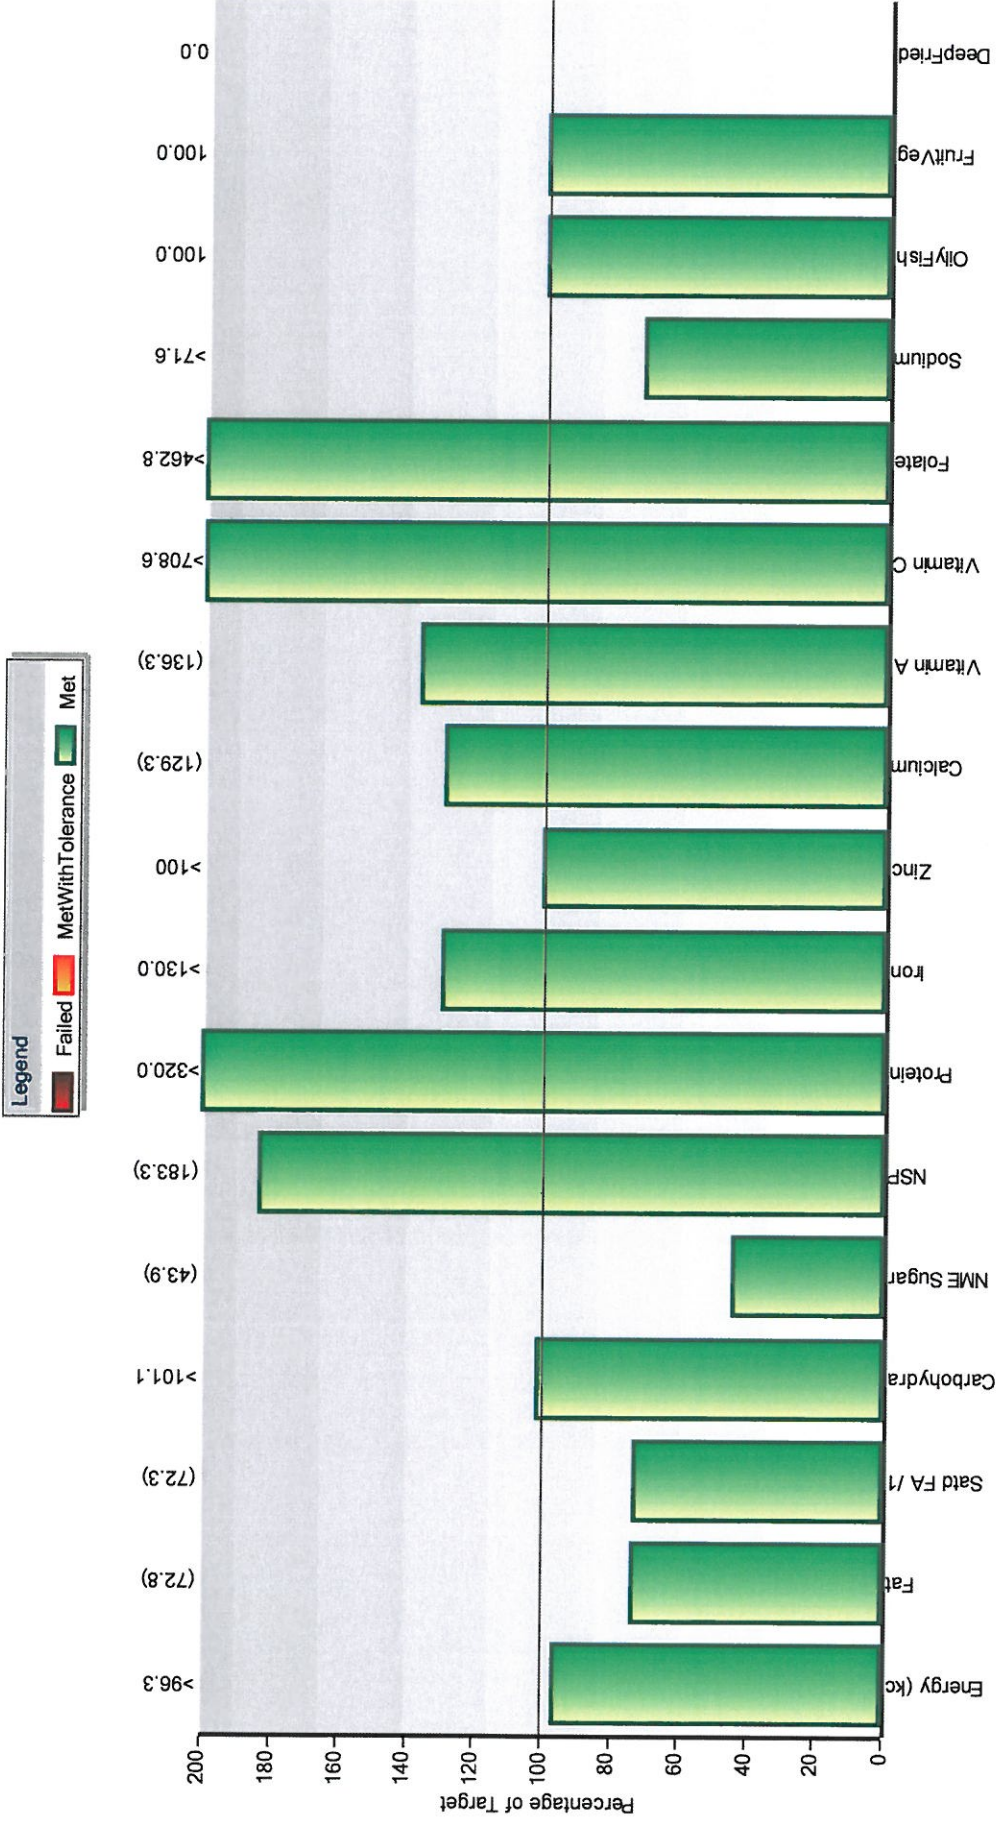

Nutrition Plan: PriME14W1 Primary Main Easter 2014 Week 1

Nutrition Rule: Prim Lunch Primary Lunch

Nutrition Chart, Plan

Admin

Nutrition Plan: PriME14W2 Primary Main Easter 2014 Week 2

Nutrition Rule: Prim Lunch Primary Lunch

Nutrition Chart, Plan

Nutrition Plan: PriME14W3 Primary Main Easter 2014 Week 3

Nutrition Rule: Prim Lunch Primary Lunch

Nutrition Chart, Plan

Admin

Nutrition Plan: PriME14W4 Primary Main Easter 2014 Week 4

Nutrition Rule: Prim Lunch Primary Lunch