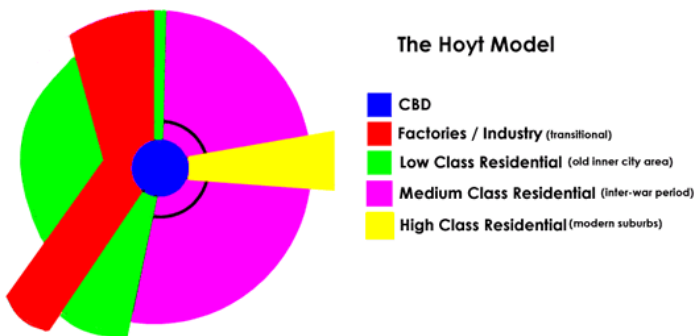

Hoyt Model

Settlement hierarchy

The population of each type of settlement increases as the number of settlements of that type decreases.

Sustainability goals

Vocabulary

Settlement	A place where people establish a community.
Site factor	Landforms, climate, vegetation, availability of water, soil quality, minerals, and wildlife.
CBD	Central Business District
Industry	Economic activity concerned with the processing of raw materials and manufacture of goods in factories.
Residential	Designed for people to live in.
Sustainable Development	Economic development that is conducted without the loss of natural resources.
Economic	Relating to the money or exchange of a money.
Environmental	Relating to the natural world and the impact of human activity on its condition.
Social	Relating to society or its organization (people).
Urban	Characteristic of a town or city.
Rural	Characteristic of areas outside a town or city.
Tourism	Operation of holidays and visits to places of interest
Culture	The ideas, customs, and social behaviour of a particular people or society.