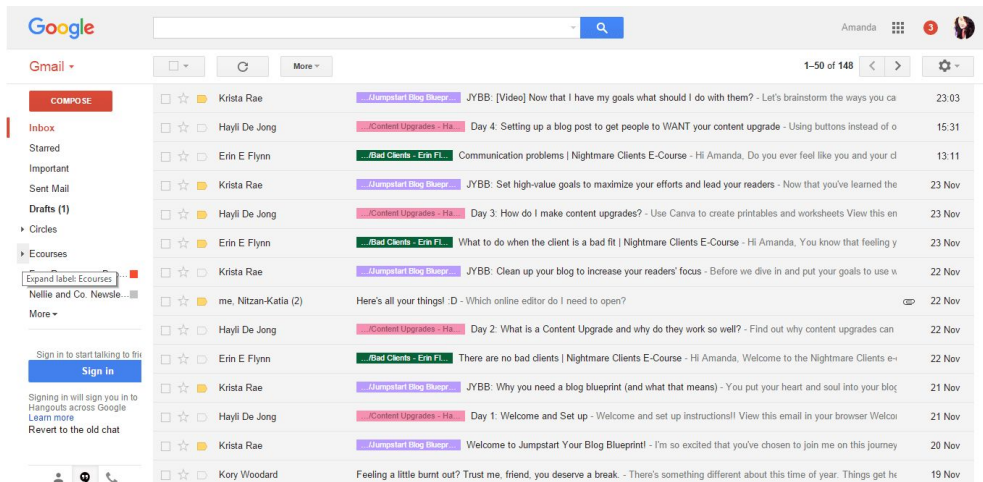

To login to the school portal, please go to <https://eastlea.rmunify.com/>. This should work on any internet enabled device such as a smartphone, tablet, laptop or computer.

Your child's username and password were sent to you in the post in March 2020. Please use these to login as shown below.

You and your child will now have access to a number of resources, represented by tiles.

One of these tiles shows a link to Google Mail, "gmail". This will bring you into your child's gmail "inbox". Below is an example of an inbox, to read a message click it or tap it.