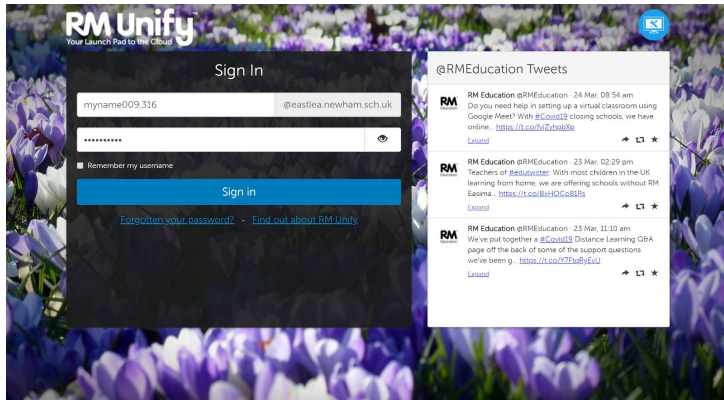

To login to the school portal, please go to <https://eastlea.rmunify.com/>. This should work on any internet enabled device such as a smartphone, tablet, laptop or computer.

Your child's username and password were sent to you in the post in March 2020. Please use these to login as shown below.