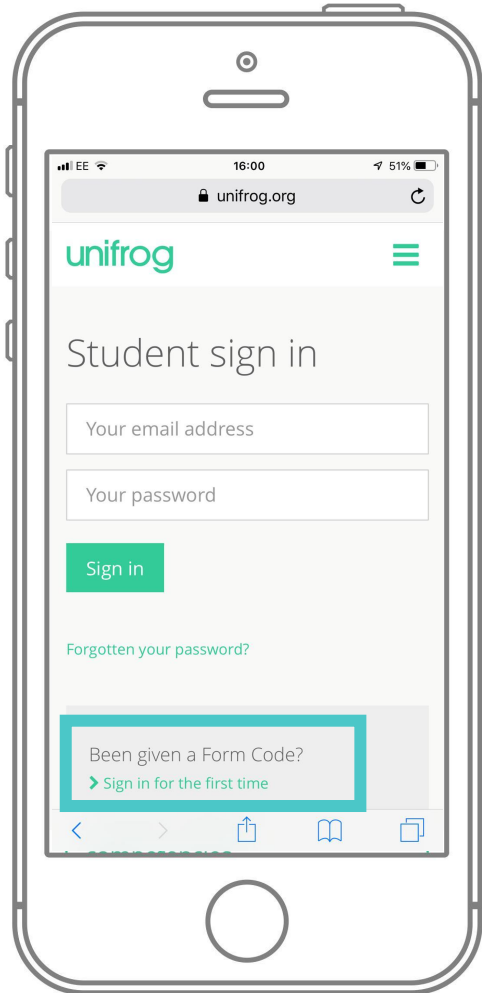

# Parents & guardians, get signed up!

Scan this QR code or go to [www.unifrog.org/code](http://www.unifrog.org/code)

You'll be asked for some details and a Sign up Code. This is what you need:

CWCTparents

After signing up, log into Unifrog using your email address and password via the student sign-in page!