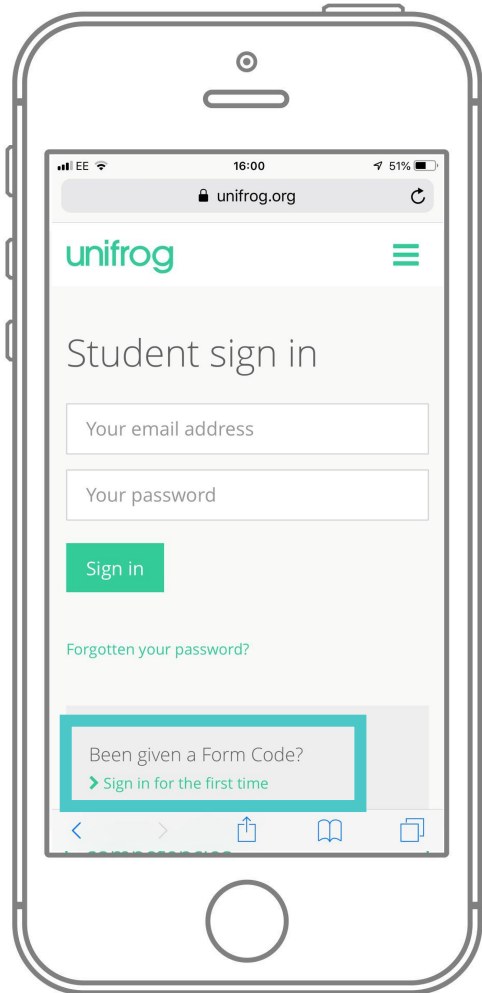

# Parents & guardians, get signed up!

Scan this QR code or go to [www.unifrog.org/code](http://www.unifrog.org/code)

You'll be asked for some details and a Sign up Code. This is what you need:

CWCTparents

After signing up, log into Unifrog using your email address and password via the student sign-in page!