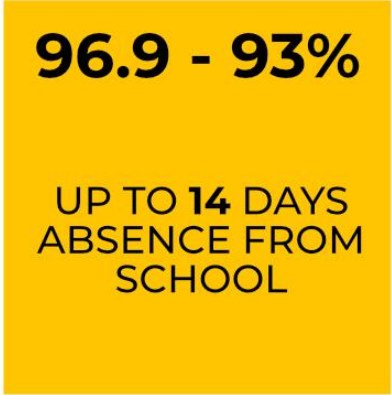

St Mary's Catholic School

Sixth Form

Every Lessons Counts

What Your Percentage Attendance Means Over One Year

Attend today and achieve tomorrow.

Academic and future success starts with excellent attendance.

There are 175 non-school days in a year. This gives you plenty of time to go on visits, holidays and make other appointments.

Well Done!
Having this high attendance can lead to improved and high achievement which can lead to greater success.