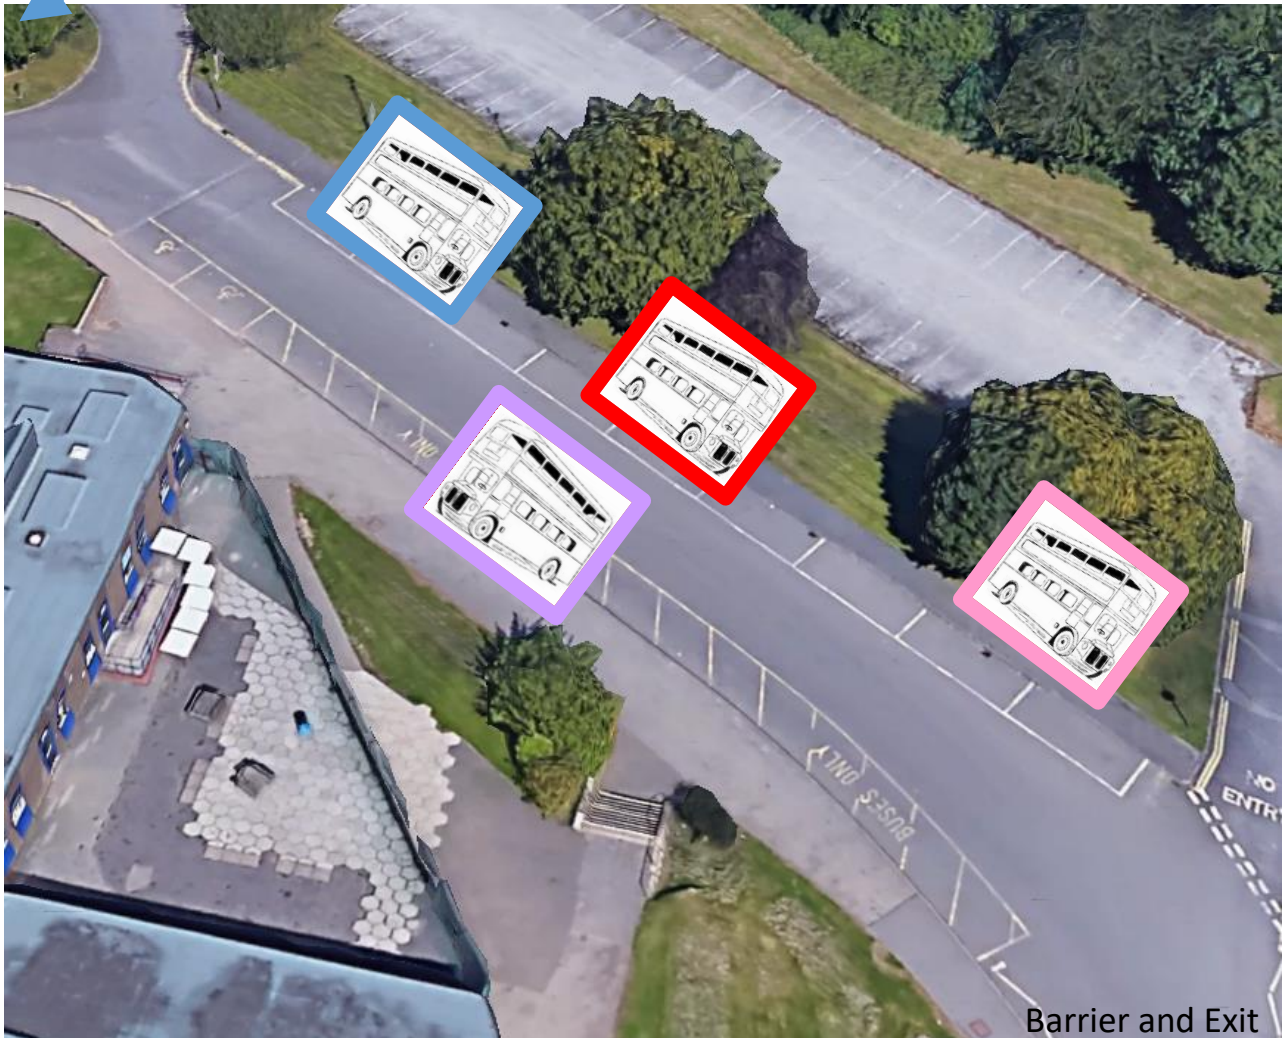

PINK ROUTE:

LFE / Kirby Muxloe /Glenfield - Elmtree Avenue & Station Road

75 seats

Pick up & drop off point		TIME
Hinckley Rd / Holmfield Ave West	Leicester Forest East	7.50
Hinckley Drive / Kings Drive	Leicester Forest East	7.53
Kirby Lane / Forest rise Bus Stop	Leicester Forest East	7.55
Station Rd, opp Library	Kirby Muxloe	7.58
Main Street, opp Church Hall	Kirby Muxloe	8.01
Elmtree Avenue (UP HILL) – Opp. Forge Close	Glenfield	8.04
Elmtree Avenue (UP HILL) – Opp One Stop Shop	Glenfield	8.06
Station Road, Railway Inn	Glenfield	8.11
	BGLC Campus	8.30

PURPLE ROUTE:

Markfield / Newtown Linford / Anstey/Glenfield

74 seats

Pick up & drop off point		TIME
Main Street – Outside Co-op Store	Markfield	7.45
London Road/Chitterman Way	Markfield	7.47
Launde Rd, just after Countryman Way, 2 nd turn	Markfield	7.50
Markfield Lane, opp Field Head Hotel Car Park	Markfield	7.52
Main Street Bus Stop near no.59	Newtown Linford	7.55
Bradgate Park opp Tea Rooms	Newtown Linford	7.56
Bradgate Road Bus Stop, opp 472 (Wooden Stags Head)	Newtown Linford	7.57
Bradgate Rd Bus Stop Long Close	Anstey	8.00
Link Rd, Anstey Martin School	Anstey	8.02
Cropston Road, Anstey Nomads	Anstey	8.04
Cropston Road – after Co-op	Anstey	8.06
<i>Different rate for these users:</i>		
Gynsill Lane, Bus Stop just prior to island	Glenfield	8.15
Station Road (stop outside The Nags Head) by The Square	Glenfield	8.18
Station Road outside Panasonic Shop/Railway Inn	Glenfield	8.20
	BGLC Campus	8.30

Bus Parking & Pick Up Locations on BGLC Campus

Roundabout and Reception

Barrier and Exit