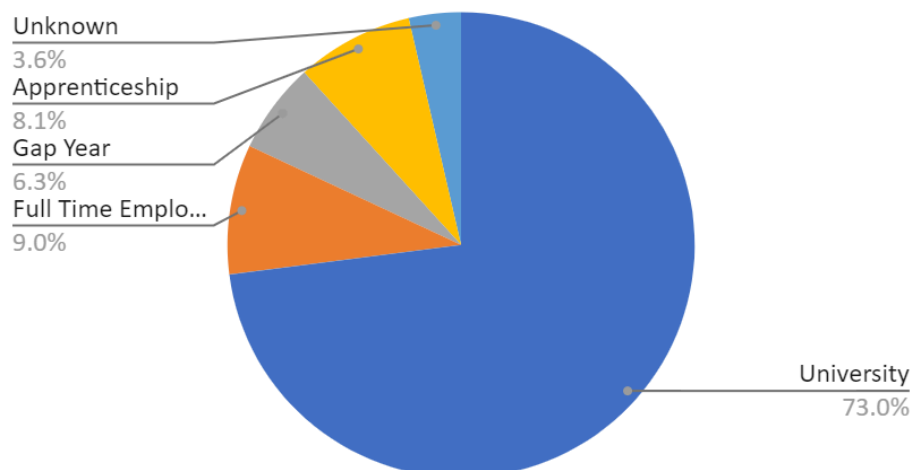

Destination Type

Qualification Type

Destination of study

Definitions:

Education - Includes school sixth form, sixth form college, further education college and other Post 16 education.

Employment - Includes employed apprenticeships, jobs with training, temporary employment, self-employment.

Not Known - Current situation not known despite best efforts of contact.

Year 13 Leavers

Year 13 Destination

University Destinations

Top 5		
1	De Montfort University	10
2	Nottingham Trent University	9
3	University of Nottingham	5
3	University of Northampton	5
4	University of Leicester	4
4	University of Birmingham	4
4	Loughborough University	4
4	University of Lincoln	4
5	Birmingham City University	3