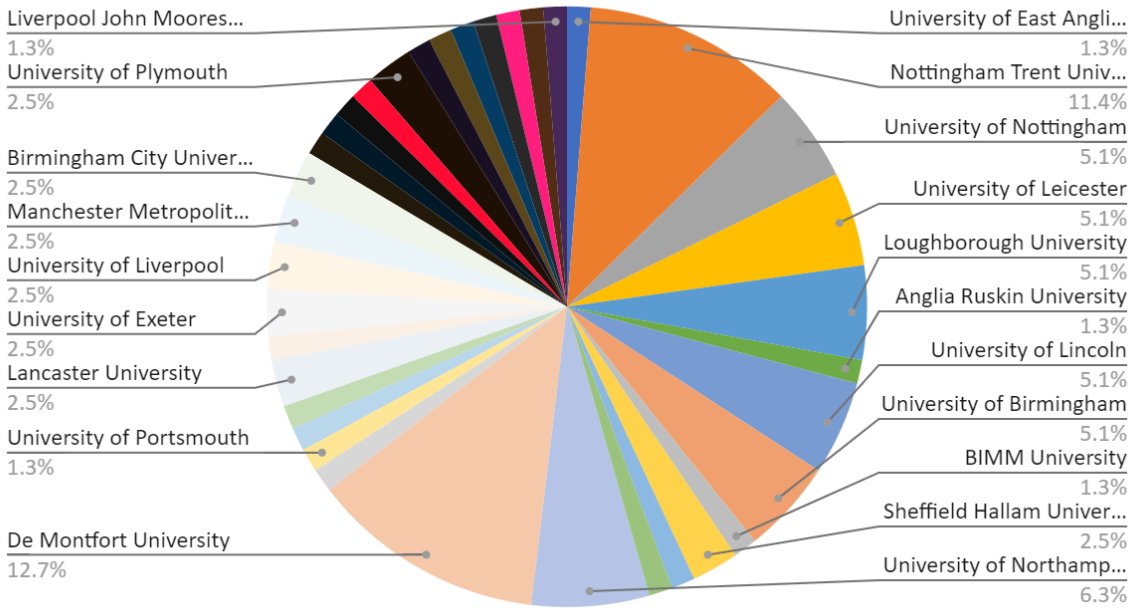

Destination Data 2023

The following information is drawn from a number of sources including:

- Leicestershire County Council
- E-prospectus/Positive Steps
- Direct contact with school leavers
- UCAS

Year 11 Leavers

Destination Type

Qualification Type

Destination of study

Definitions:

Education - Includes school sixth form, sixth form college, further education college and other Post 16 education.

Employment - Includes employed apprenticeships, jobs with training, temporary employment, self-employment.

Not Known - Current situation not known despite best efforts of contact.

Year 13 Leavers

Year 13 Destination

University Destinations

Top 5		
1	De Montfort University	10
2	Nottingham Trent University	9
3	University of Nottingham	5
3	University of Northampton	5
4	University of Leicester	4
4	University of Birmingham	4
4	Loughborough University	4
4	University of Lincoln	4
5	Birmingham City University	3