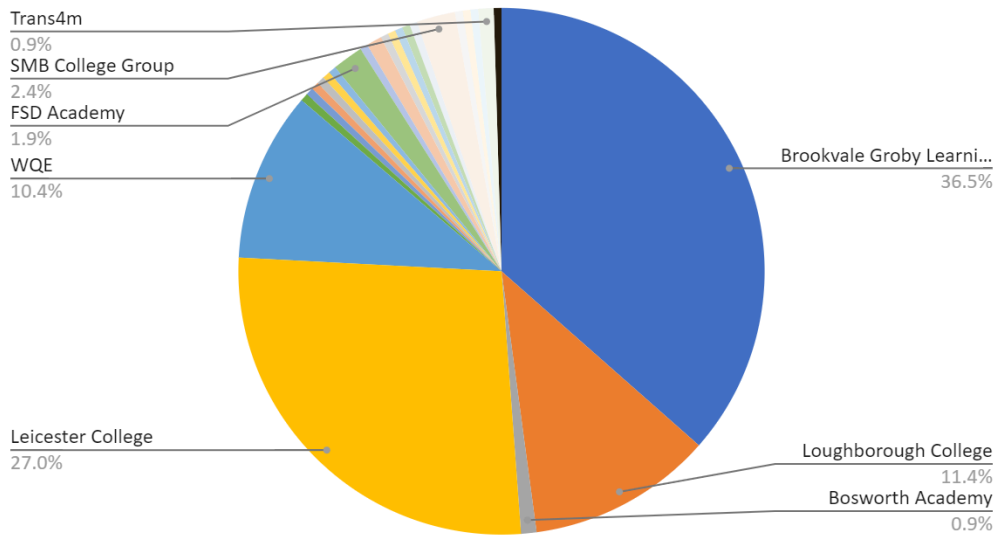

Destination Data 2023

The following information is drawn from a number of sources including:

- Leicestershire County Council
- E-prospectus/Positive Steps
- Direct contact with school leavers
- UCAS

Year 11 Leavers

Destination Type

Qualification Type

Destination of study

Definitions:

Education - Includes school sixth form, sixth form college, further education college and other Post 16 education.

Employment - Includes employed apprenticeships, jobs with training, temporary employment, self-employment.

Not Known - Current situation not known despite best efforts of contact.

Year 13 Leavers

Year 13 Destination

University Destinations

Top 5		
1	De Montfort University	10
2	Nottingham Trent University	9
3	University of Nottingham	5
3	University of Northampton	5
4	University of Leicester	4
4	University of Birmingham	4
4	Loughborough University	4
4	University of Lincoln	4
5	Birmingham City University	3