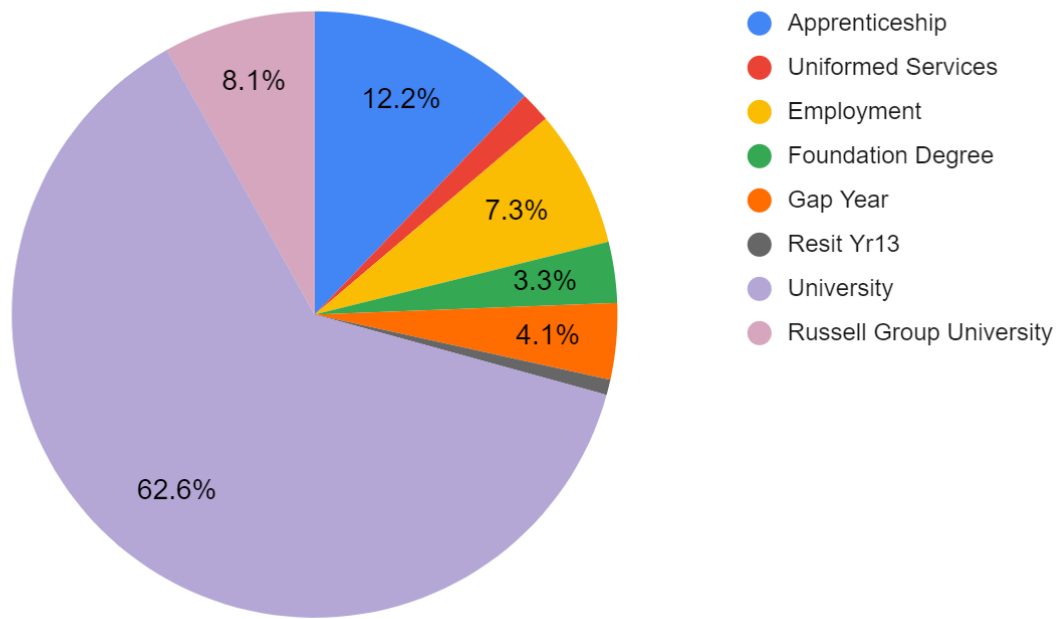

This information has been provided by eProspectus drawn from the Positive Steps @16 portal

Top 5 Post-16 Choices in 2022	
1	Brookvale Groby Learning Campus
2	Leicester College
3	WQE
4	SMB Group (Stephenson Campus, Brooksby Campus)
5	Sport Scholarship Programmes

Year 13 Destination Data

This information has been partly provided by UCAS and partly by our Post-16 students:

Year 13 Destinations 2022

Top 5 University Choices in 2022

1	De Montfort University
2	University of Lincoln Loughborough University
3	Nottingham Trent University University of Leicester
4	Birmingham City University
5	University of Derby