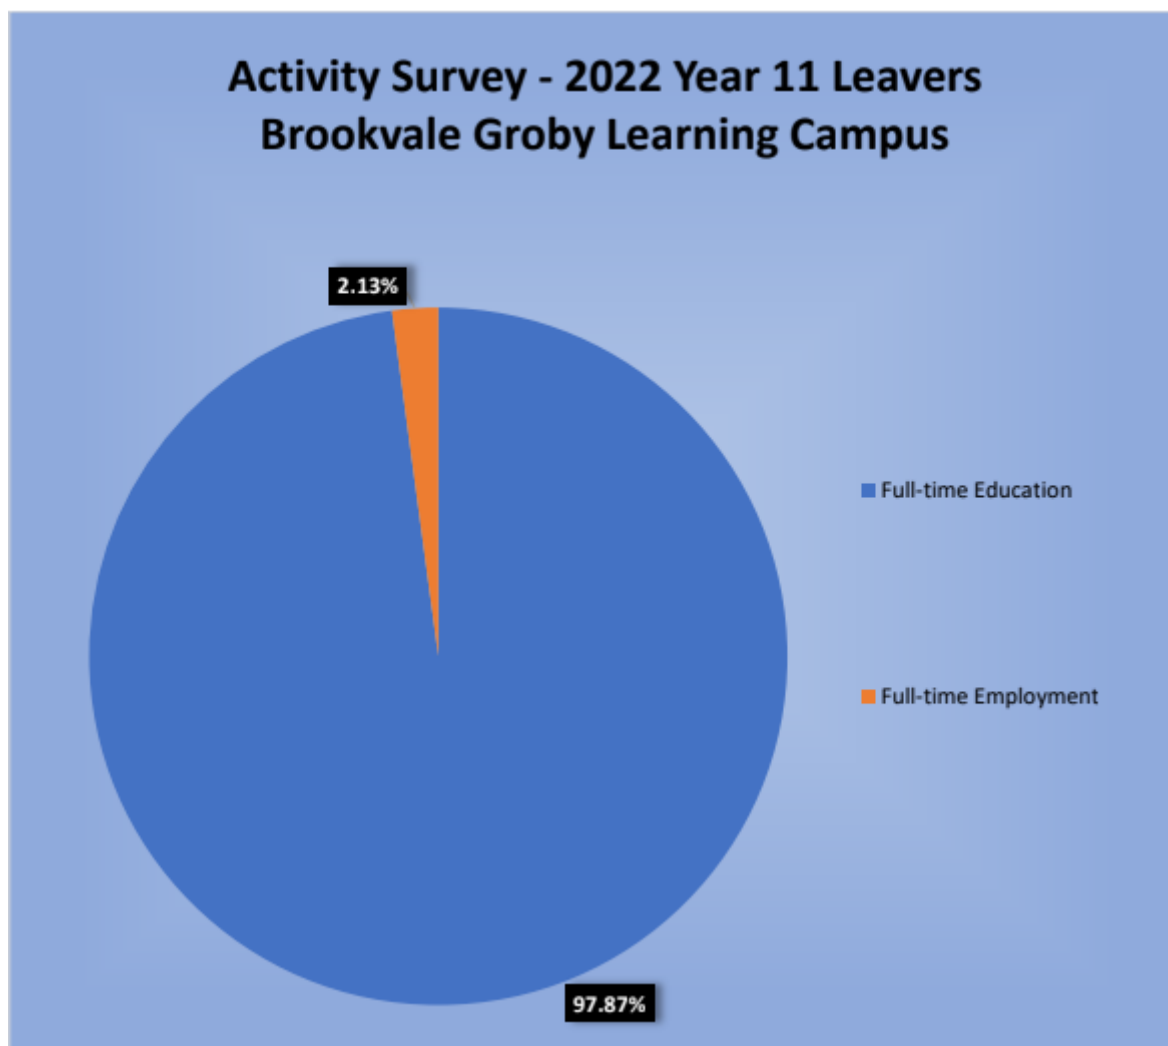

2022 Destination Data

Year 11 Destination Data

This information has been provided by Leicestershire County Council:

Brookvale Groby Learning Campus

Activity	Number	%
Full-time Education	230	97.87%
Full-time Employment	5	2.13%
Grand Total	235	100.00%