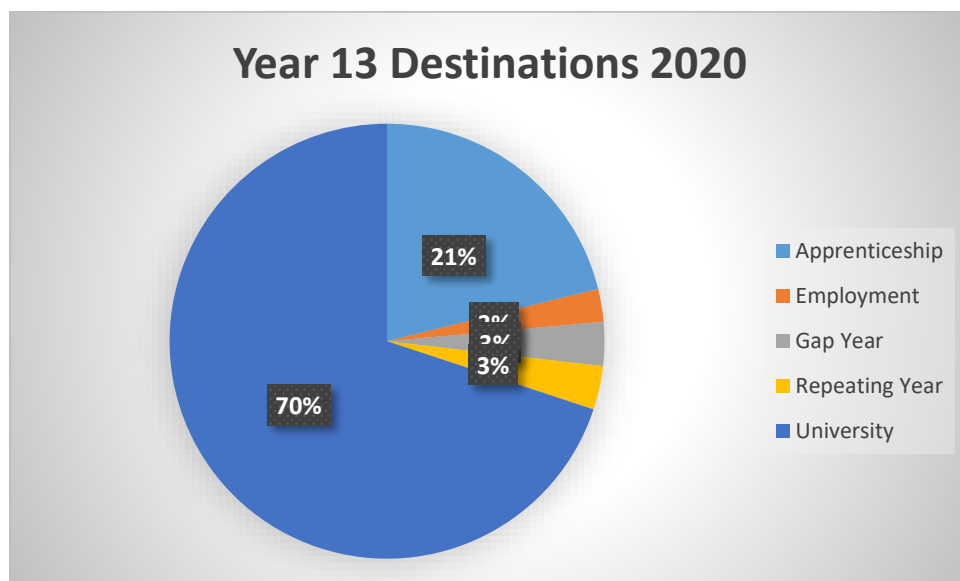

Others

Includes moved out of contact and/or no response.

This information has been provided by eProspectus drawn from the Positive Steps @16 portal

Top 5 Post-16 Choices in 2020	
1	Brookvale Groby Learning Campus
2	Leicester College
3	Stephenson College
4	WQE
5	Beauchamp City Sixth Form Loughborough College

Year 13 Destination Data

This information has been partly provided by UCAS and partly by our Post-16 students:

Top 5 University Choices in 2020	
1	De Montfort University
2	Nottingham Trent University
3	University of Leicester
4	University of Lincoln
5	Birmingham City University