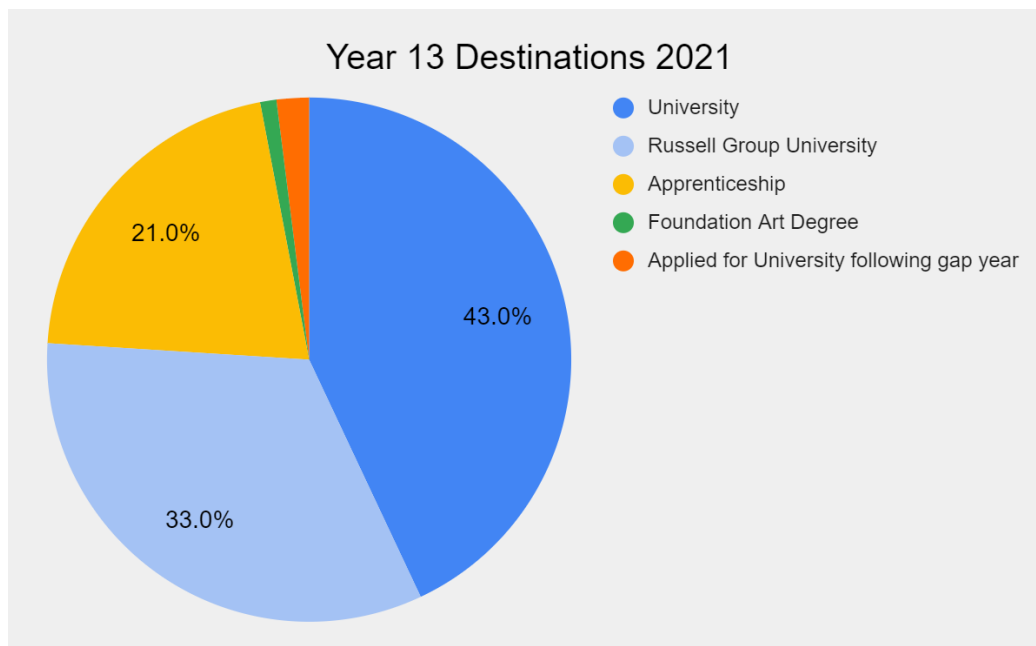

Others

Includes moved out of contact and/or no response.

This information has been provided by eProspectus drawn from the Positive Steps @16 portal

Top 5 Post-16 Choices in 2021	
1	Brookvale Groby Learning Campus
2	Leicester College
3	Loughborough College WQE
4	Brooksby Melton College
5	North Warwickshire and South Leicestershire College Stephenson College

Year 13 Destination Data

This information has been partly provided by UCAS and partly by our Post-16 students:

Top 5 University Choices in 2021	
1	University of Nottingham
2	De Montfort University
3	Nottingham Trent University
4	University of Leeds
5	University of Birmingham