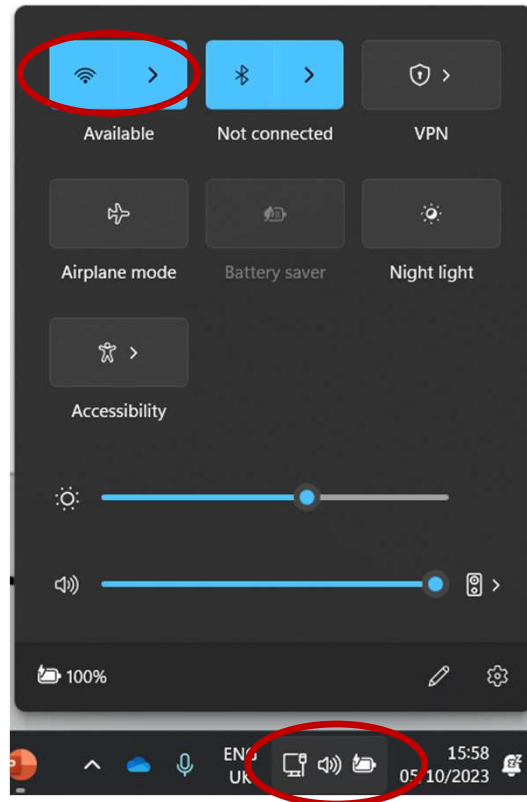

## Guest Wifi Access:

- Click your wireless icon at the bottom of the screen
- Click the wireless icon (above 'Available')
- Choose 'Guest' on the list that appears
- The password is sector.brogan8means