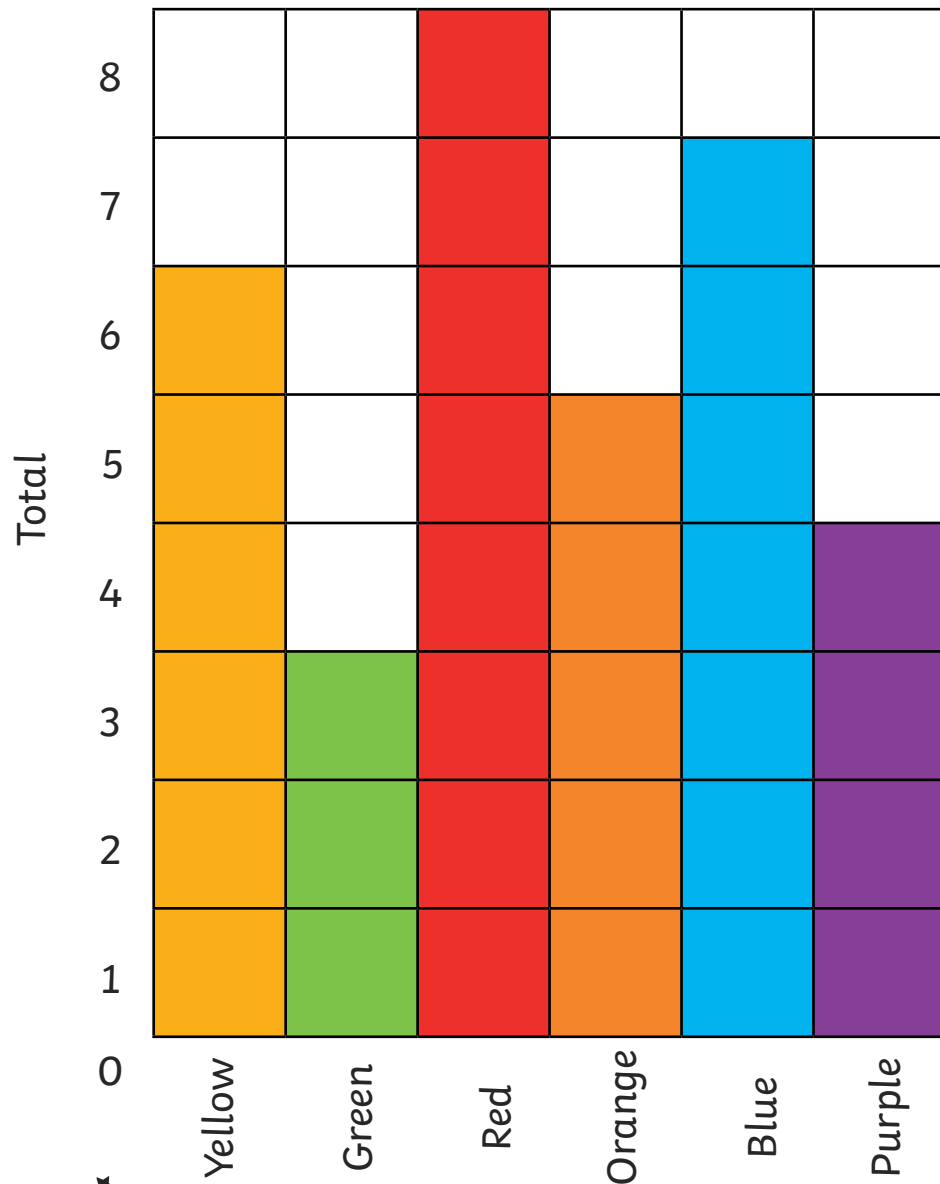

Colourful Charts

To interpret and construct simple pictograms, tally charts, block diagrams and simple tables.

Colour to complete the pictogram and block diagram.

Favourite Colours in Class 2

Yellow	○	○	○	○	○	○	○	○
Green	○	○	○	○	○	○	○	○
Red	○	○	○	○	○	○	○	○
Orange	○	○	○	○	○	○	○	○
Blue	○	○	○	○	○	○	○	○
Purple	○	○	○	○	○	○	○	○

○ = 1 child

Yellow	Green	Red	Orange	Blue	Purple
I					

Favourite Colours in Class 2

Total	8					
	7					
	6					
	5					
	4					
	3					
	2					
	1					
	0	Yellow	Green	Red	Orange	Blue

_____ children chose yellow.

_____ children chose green.

_____ children chose red.

_____ children chose orange.

_____ children chose blue.

_____ children chose purple.

Colourful Charts Answers

Favourite Colours in Class 2

Favourite Colours in Class 2

6 children chose yellow.

3 children chose green.

8 children chose red.

5 children chose orange.

7 children chose blue.

4 children chose purple.

Colourful Charts

To interpret and construct simple pictograms, tally charts, block diagrams and simple tables.