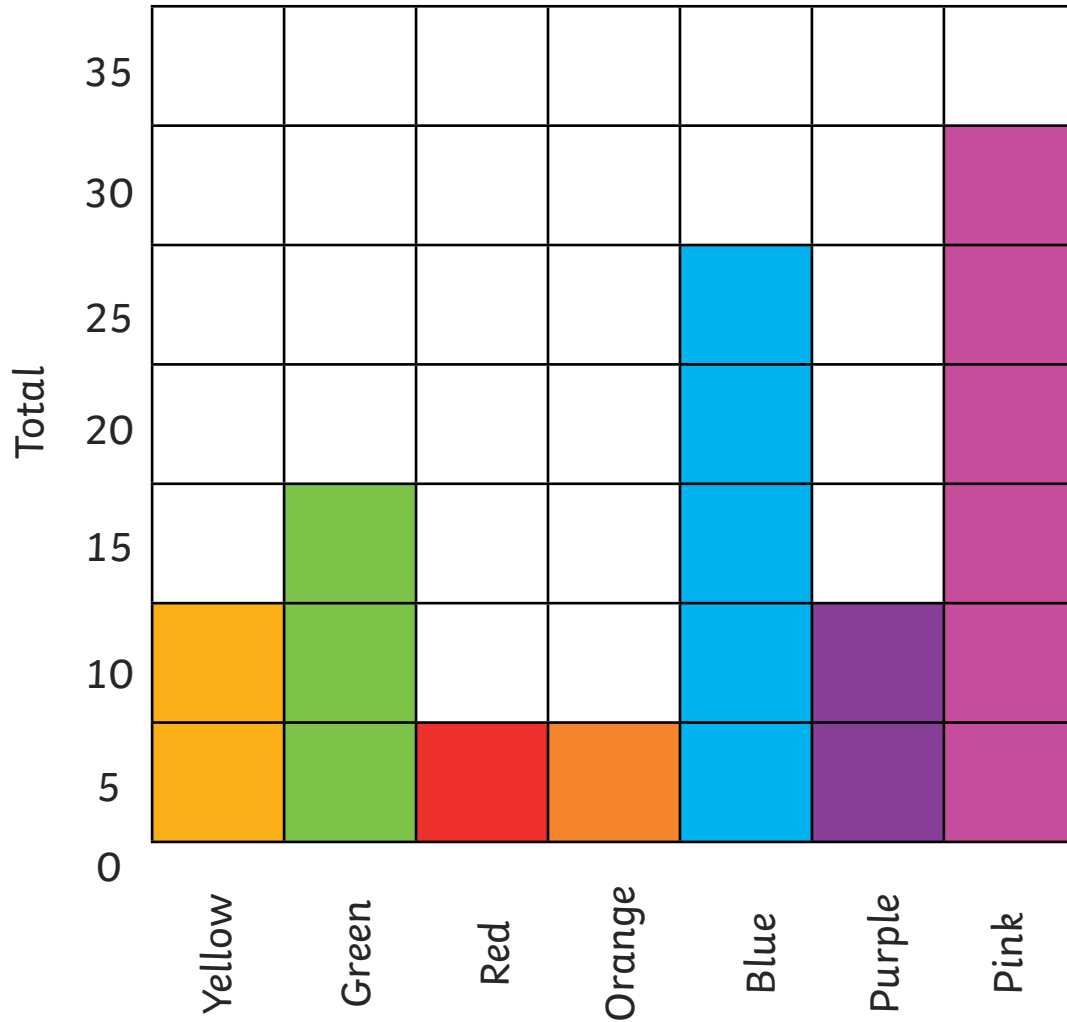

○ = 5 children

Yellow	Green	Red	Orange	Blue	Purple	Pink

Favourite Colours in Class 2

_____ children chose yellow and red.

_____ children chose green and red.

_____ children chose red and purple.

_____ children chose orange and pink.

_____ children chose blue and yellow.

_____ children chose purple and green.

_____ children chose pink and purple.

Which colour was the most popular?

Which colour was the least popular?

How many more children preferred pink to orange?

How many more children preferred blue to yellow?

Colourful Charts Answers

Favourite Colours in Class 2

Favourite Colours in Class 2

Yellow	
Green	
Red	
Orange	
Blue	
Purple	
Pink	

15 children chose yellow and red.

20 children chose green and red.

15 children chose red and purple.

35 children chose orange and pink.

35 children chose blue and yellow.

25 children chose purple and green.

40 children chose pink and purple.