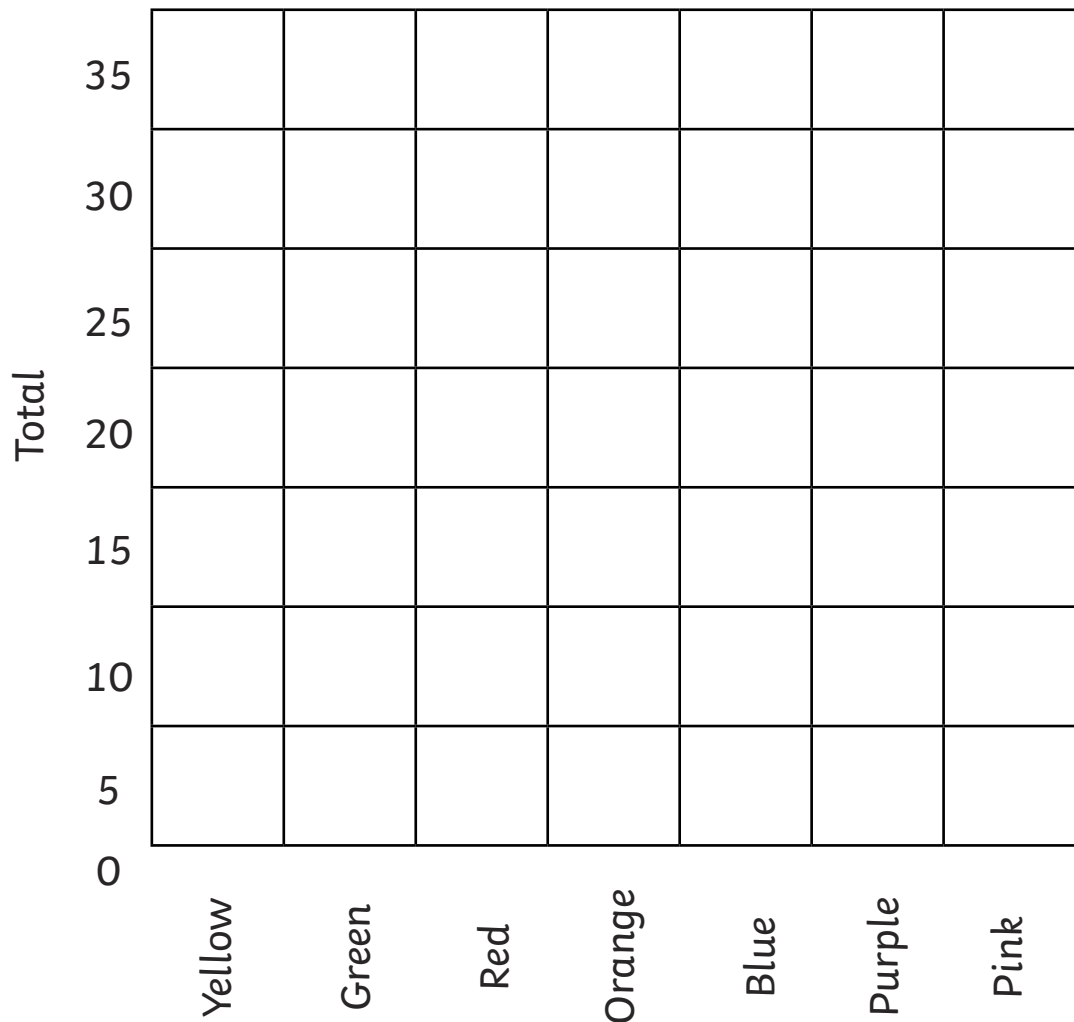

Favourite Colours in Class 2

_____ children chose yellow and red.

_____ children chose green and red.

_____ children chose red and purple.

_____ children chose orange and pink.

_____ children chose blue and yellow.

_____ children chose purple and green.

_____ children chose pink and purple.

Which colour was the most popular?

_____

Which colour was the least popular?

_____

How many more children preferred pink to orange?

_____

How many more children preferred blue to yellow?

_____