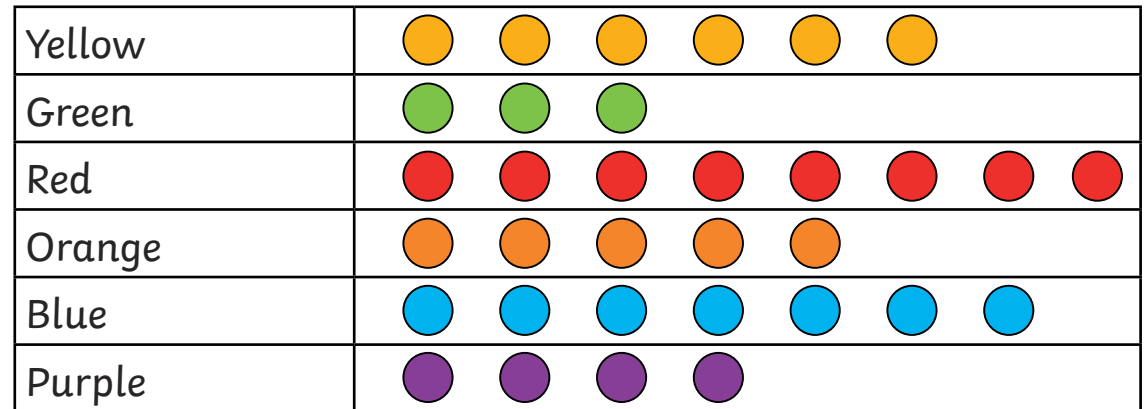

Colourful Charts

To interpret and construct simple pictograms, tally charts, block diagrams and simple tables.

Colour to complete the pictogram and block diagram.

Favourite Colours in Class 2

Yellow	○	○	○	○	○	○	○	○
Green	○	○	○	○	○	○	○	○
Red	○	○	○	○	○	○	○	○
Orange	○	○	○	○	○	○	○	○
Blue	○	○	○	○	○	○	○	○
Purple	○	○	○	○	○	○	○	○

○ = 1 child

Yellow	Green	Red	Orange	Blue	Purple
I					

Favourite Colours in Class 2

Total	8					
	7					
	6					
	5					
	4					
	3					
	2					
	1					
	0	Yellow	Green	Red	Orange	Blue

_____ children chose yellow.

_____ children chose green.

_____ children chose red.

_____ children chose orange.

_____ children chose blue.

_____ children chose purple.

Colourful Charts Answers

Favourite Colours in Class 2

Favourite Colours in Class 2

6 children chose yellow.

3 children chose green.

8 children chose red.

5 children chose orange.

7 children chose blue.

4 children chose purple.

Colourful Charts

To interpret and construct simple pictograms, tally charts, block diagrams and simple tables.