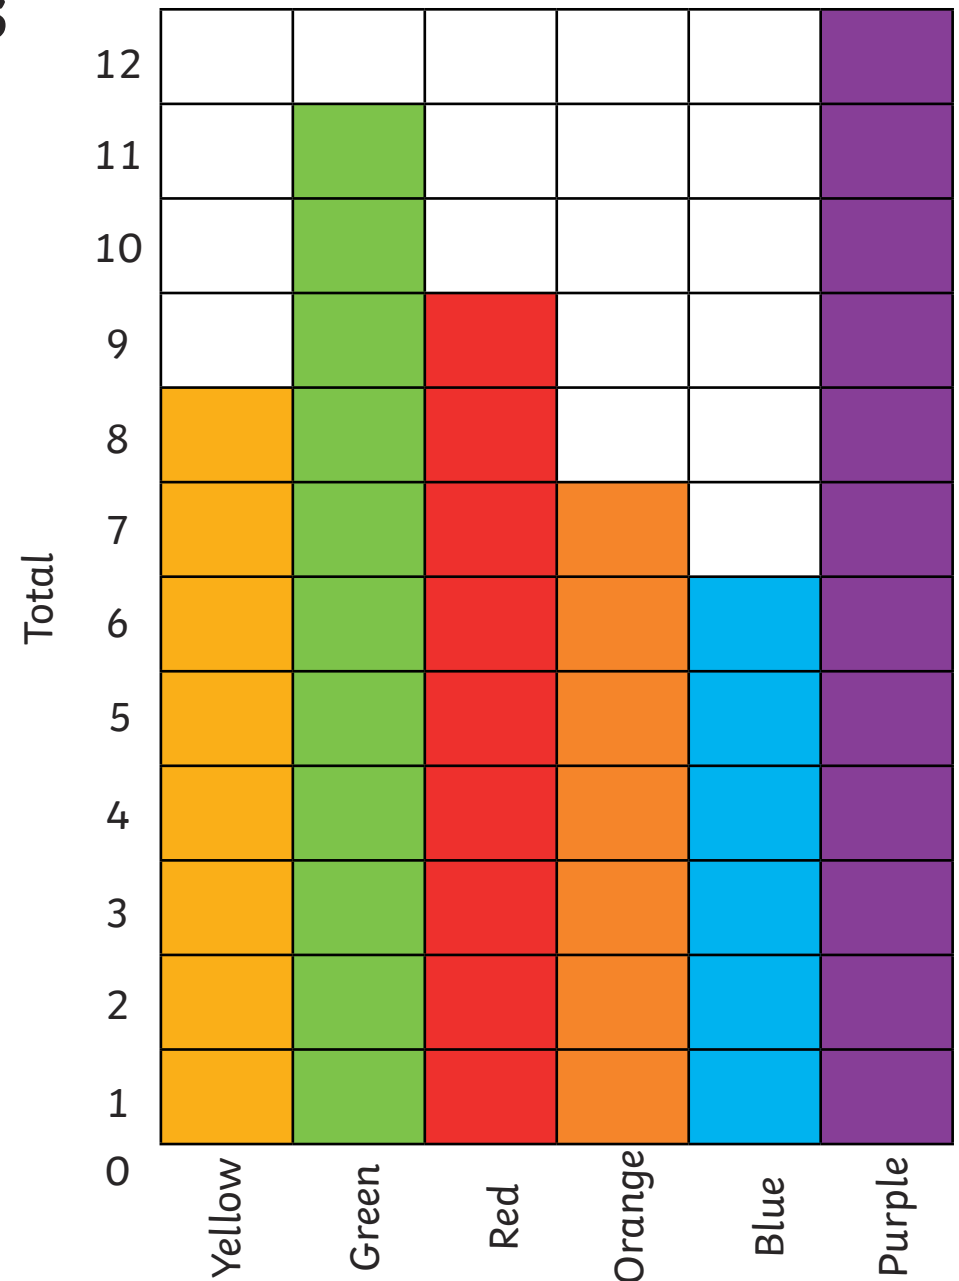

6 children chose yellow.

3 children chose green.

8 children chose red.

5 children chose orange.

7 children chose blue.

4 children chose purple.

Colourful Charts

To interpret and construct simple pictograms, tally charts, block diagrams and simple tables.

_____ children chose green.

_____ children chose red.

_____ children chose orange.

_____ children chose blue.

_____ children chose purple.

Colourful Charts Answers

Favourite Colours in Class 2

Yellow	
Green	
Red	
Orange	
Blue	
Purple	

8 children chose yellow.

11 children chose green.

9 children chose red.

7 children chose orange.

6 children chose blue.

12 children chose purple.

Favourite Colours in Class 2

Colourful Charts

To interpret and construct simple pictograms, tally charts, block diagrams and simple tables.

Colour to complete the pictogram and block diagram.

Favourite Colours in Class 2

Yellow	○ ○ ○ ○ ○ ○ ○
Green	○ ○ ○ ○ ○ ○ ○
Red	○ ○ ○ ○ ○ ○ ○
Orange	○ ○ ○ ○ ○ ○ ○
Blue	○ ○ ○ ○ ○ ○ ○
Purple	○ ○ ○ ○ ○ ○ ○
Pink	○ ○ ○ ○ ○ ○ ○