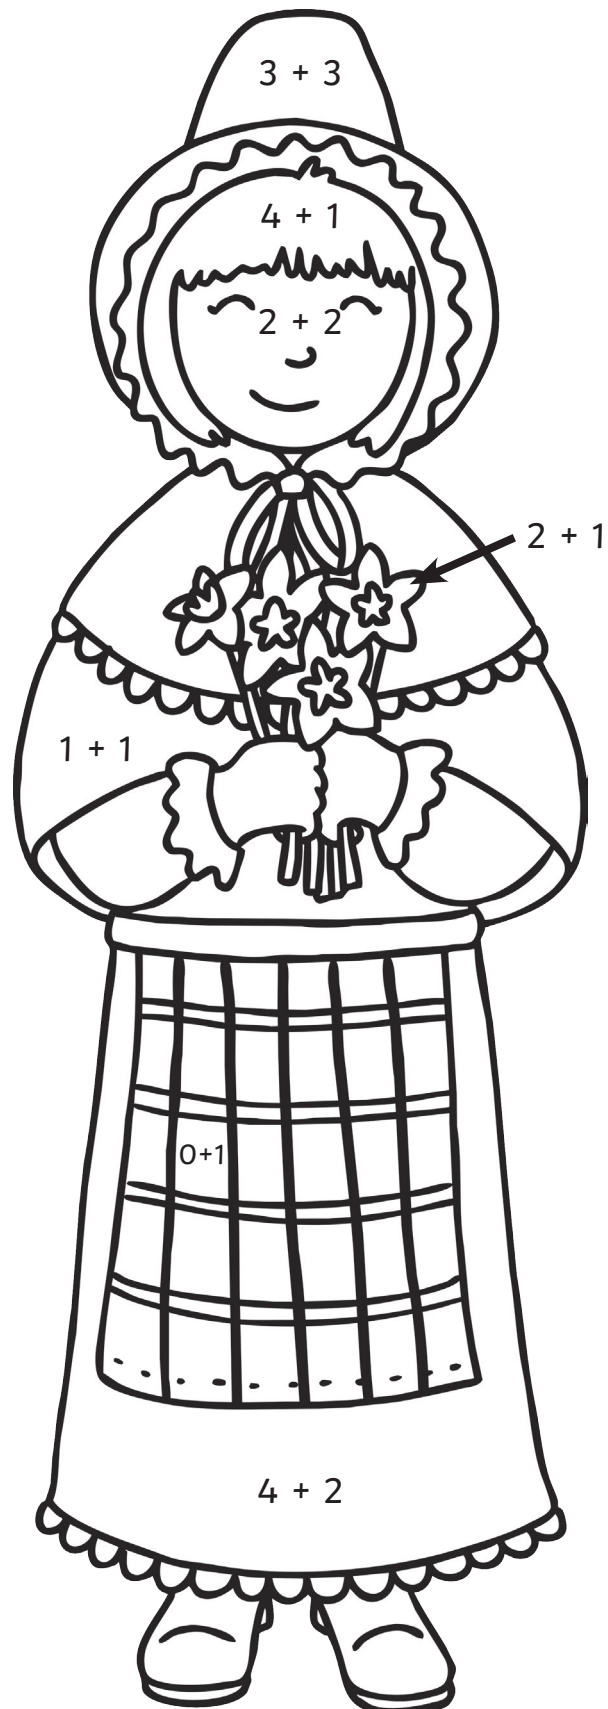

St. David's Day Addition Colour by Number

- 6 = black
- 5 = brown
- 4 = pink
- 3 = yellow
- 2 = red
- 1 = grey

St. David's Day Addition Colour by Number

16 = black

15 = brown

14 = pink

13 = yellow

12 = red

11 = grey

St. David's Day Addition Colour by Number

- 20 = black
- 19 = brown
- 18 = pink
- 17 = yellow
- 16 = red
- 15 = grey