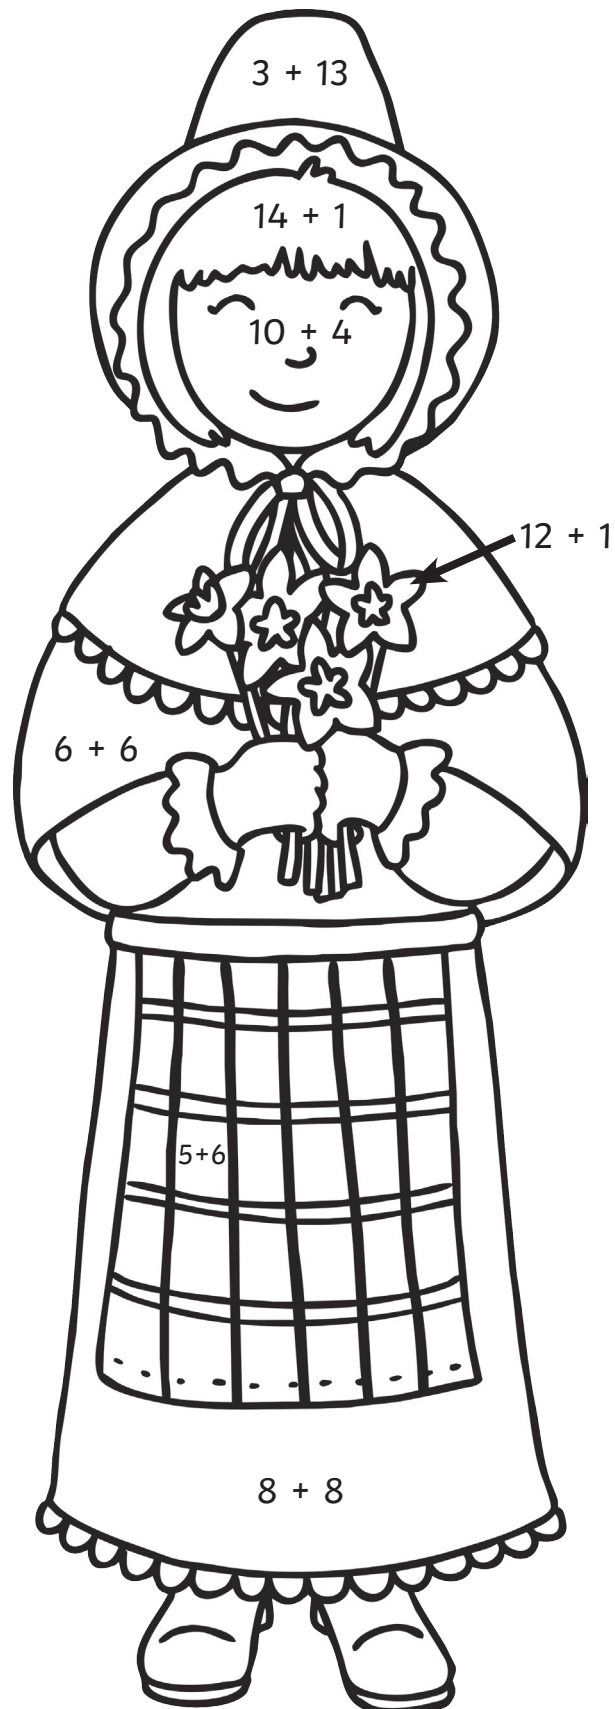

St. David's Day Addition Colour by Number

- 6 = black
- 5 = brown
- 4 = pink
- 3 = yellow
- 2 = red
- 1 = grey

St. David's Day Addition Colour by Number

16 = black

15 = brown

14 = pink

13 = yellow

12 = red

11 = grey

St. David's Day Addition Colour by Number

- 20 = black
- 19 = brown
- 18 = pink
- 17 = yellow
- 16 = red
- 15 = grey