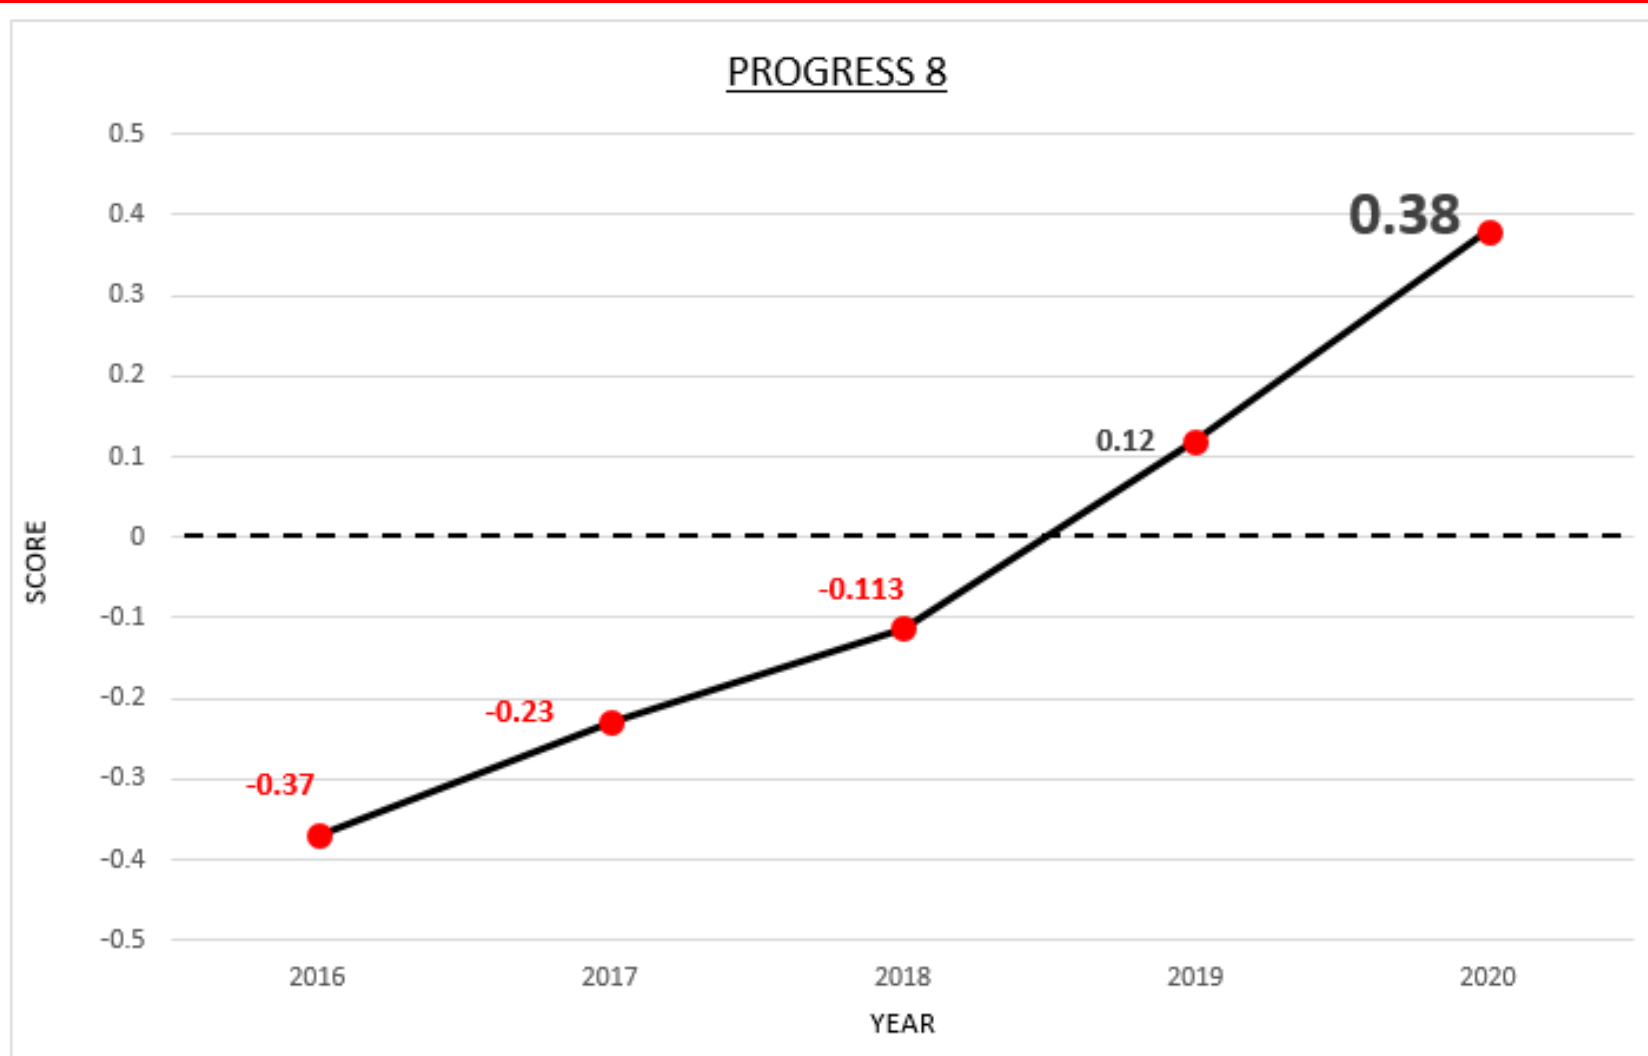

EGS Progress 8 journey...

Founded 1558

2016 P8 score was just 0.13 from floor standard of -0.5

2020 P8 score is **POSITIVE &** nearly a whole point **ABOVE** the floor standard!

*NOTE: 2020 P8 is SISRA Analytics estimate

Top Grades

Founded 1558

Grade	2013	2014	2015	2016	2017	2018	2019	2020
A*	94	99	64	52	68	2	1	
A	311	359	276	198	201	16		
9					16	59	54	109
8					28	85	135	157
7					63	178	180	228
Distinction*						2	1	1
Distinction						2	9	10
Totals	405	458	340	250	376	344	378	505