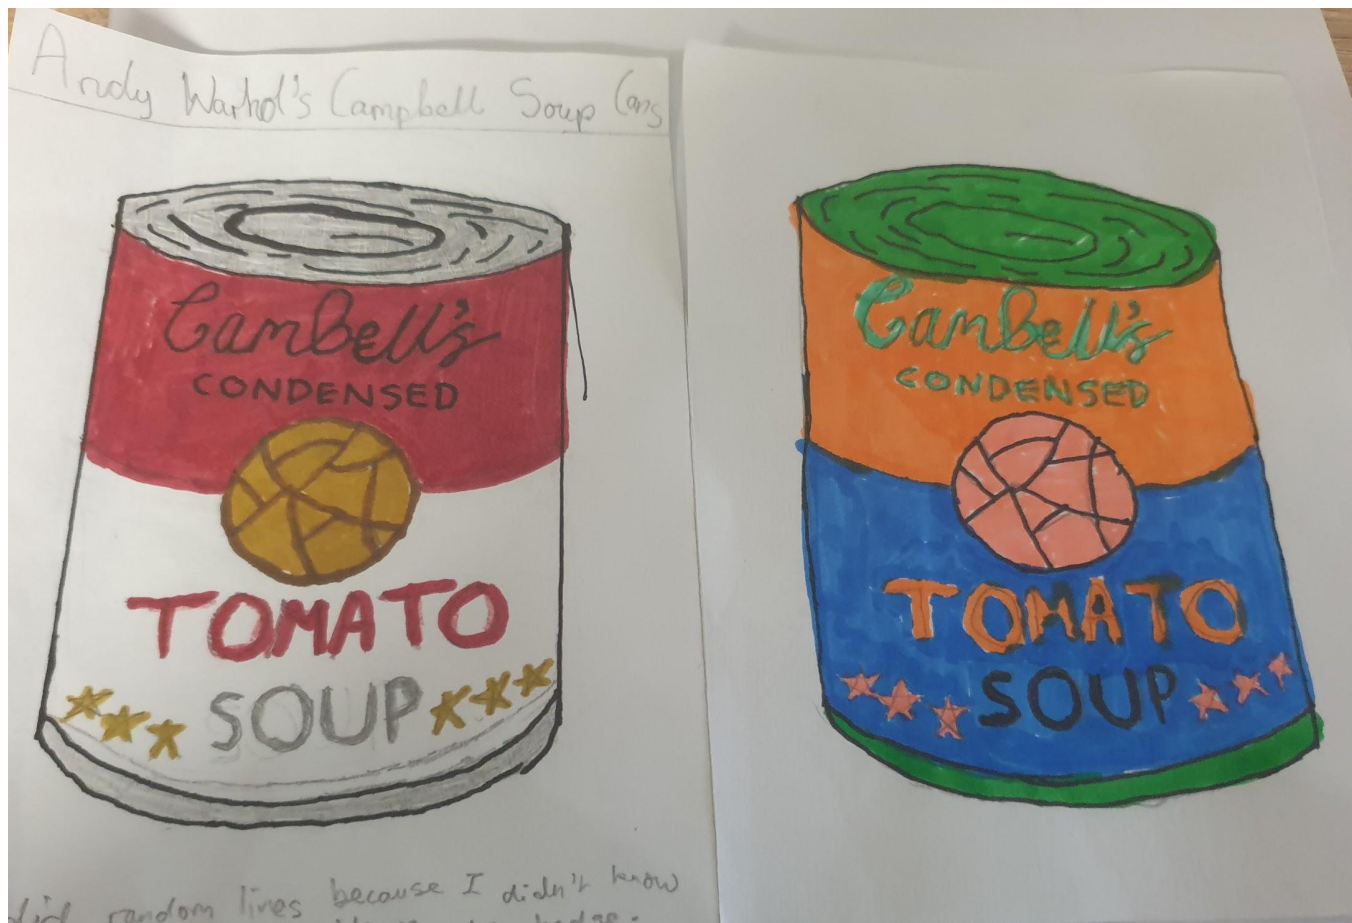

Roshini 7T

Charmie 7R