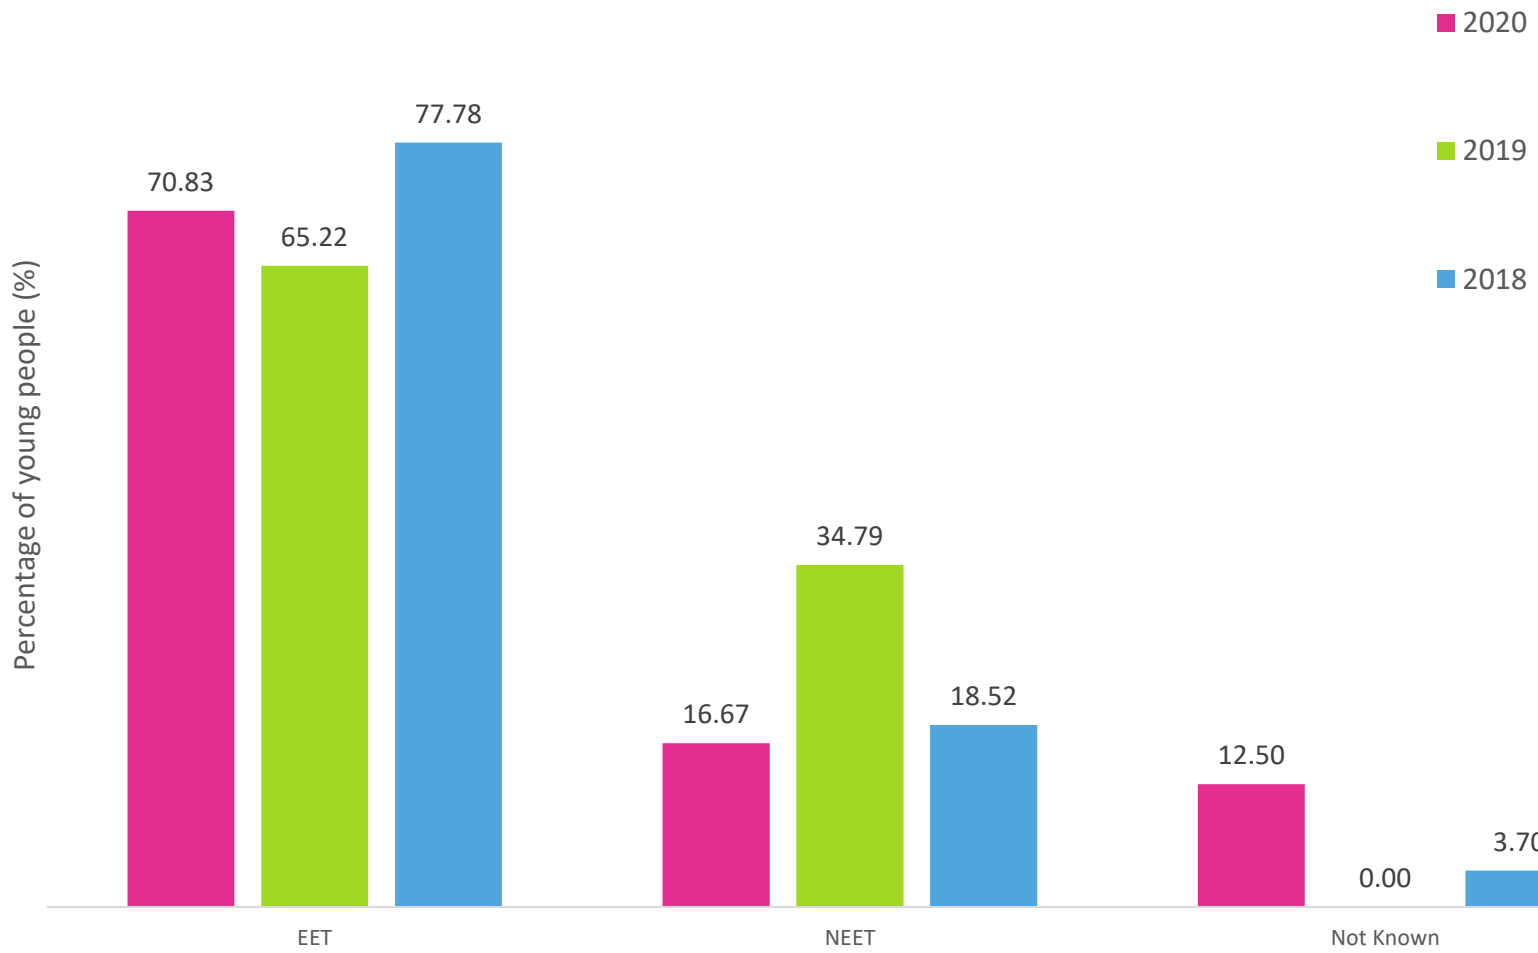

### Percentage of young people NEET, EET and Not Known who attended Beacon Centre at yr11 (2018-2020)

### Percentage of young people per EET destination who previously attended Beacon Centre at yr 11 (2018-2020)