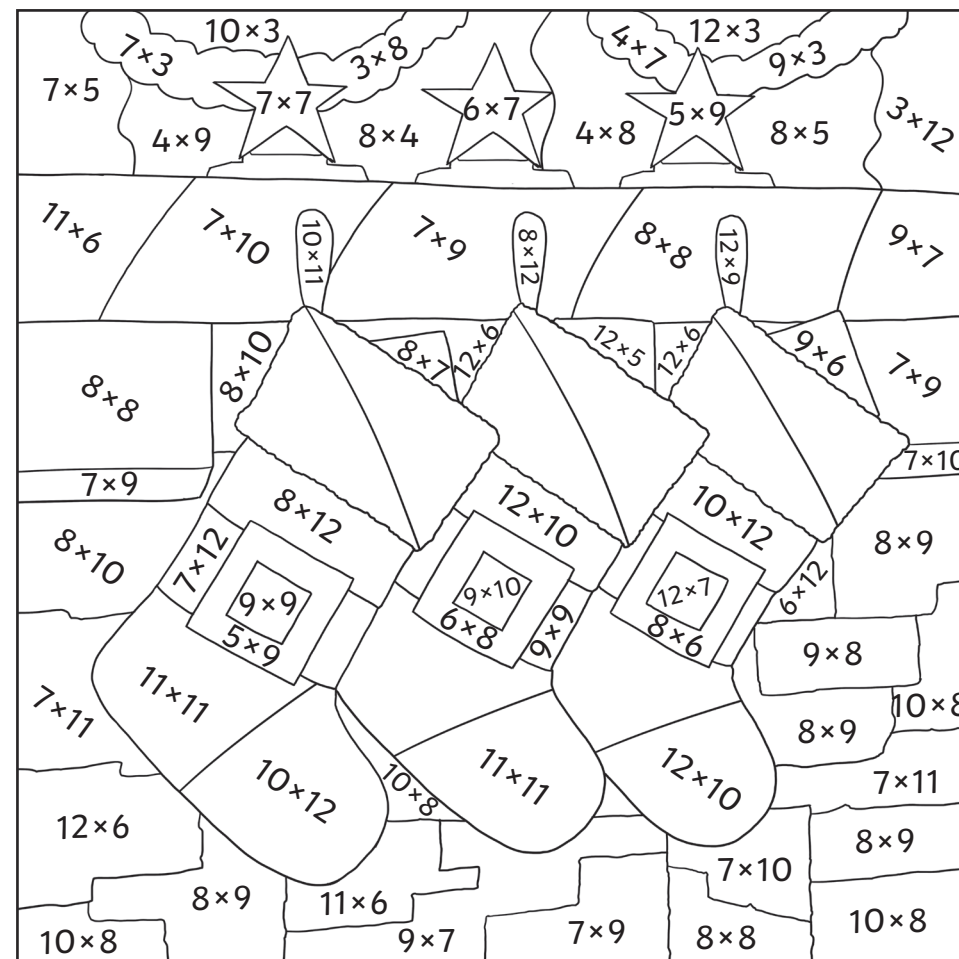

Solve the multiplication calculations in the picture. Colour the picture by matching the answers to the colours in the table. If parts of the picture do not contain a calculation, leave this white.

20-30	purple
31-40	light blue
41-50	yellow
51-60	green
61-70	brown
71-80	orange
81-90	black
91-121	red

Merry Christmas