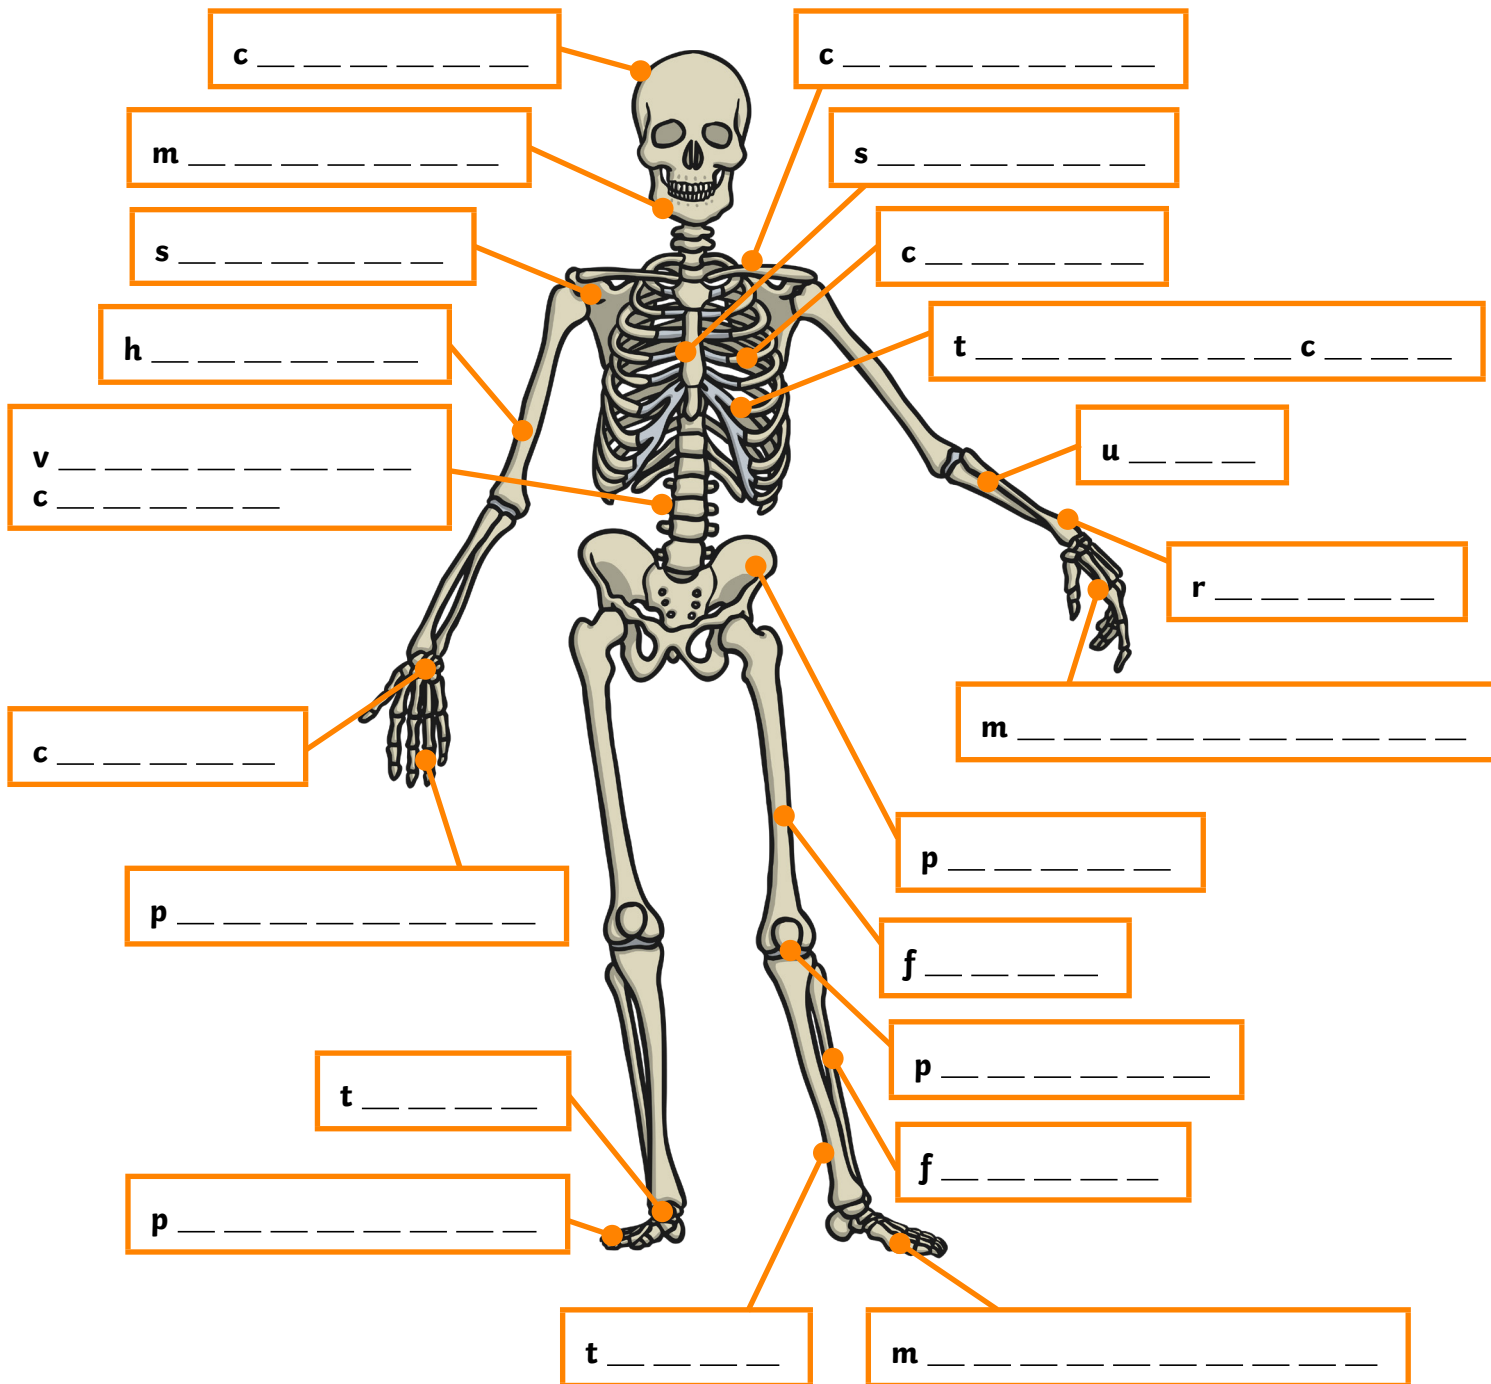

# Scientific Names Skeleton Labelling Sheet

**Key Words:** cranium, vertebral column, costal, thoracic cage, sternum, clavicle, talus, humerus, femur, tibia, fibula, phalanges (x 2), metacarpals, scapula, mandible, carpals, pelvis, patella, metatarsals, radius, ulna

# Scientific Names Skeleton Labelling Sheet

mandible	phalanges	talus	radius
humerus	cranium	fibula	vertebral column
metatarsals	carpal	thoracic cage	ulna
femur	scapula	costal	pelvis
clavicle	phalanges	metacarpals	patella
tibia	sternum		

mandible	phalanges	talus	radius
humerus	cranium	fibula	vertebral column
metatarsals	carpal	thoracic cage	ulna
femur	scapula	costal	pelvis
clavicle	phalanges	metacarpals	patella
tibia	sternum		

mandible	phalanges	talus	radius
humerus	cranium	fibula	vertebral column
metatarsals	carpal	thoracic cage	ulna
femur	scapula	costal	pelvis
clavicle	phalanges	metacarpals	patella
tibia	sternum		