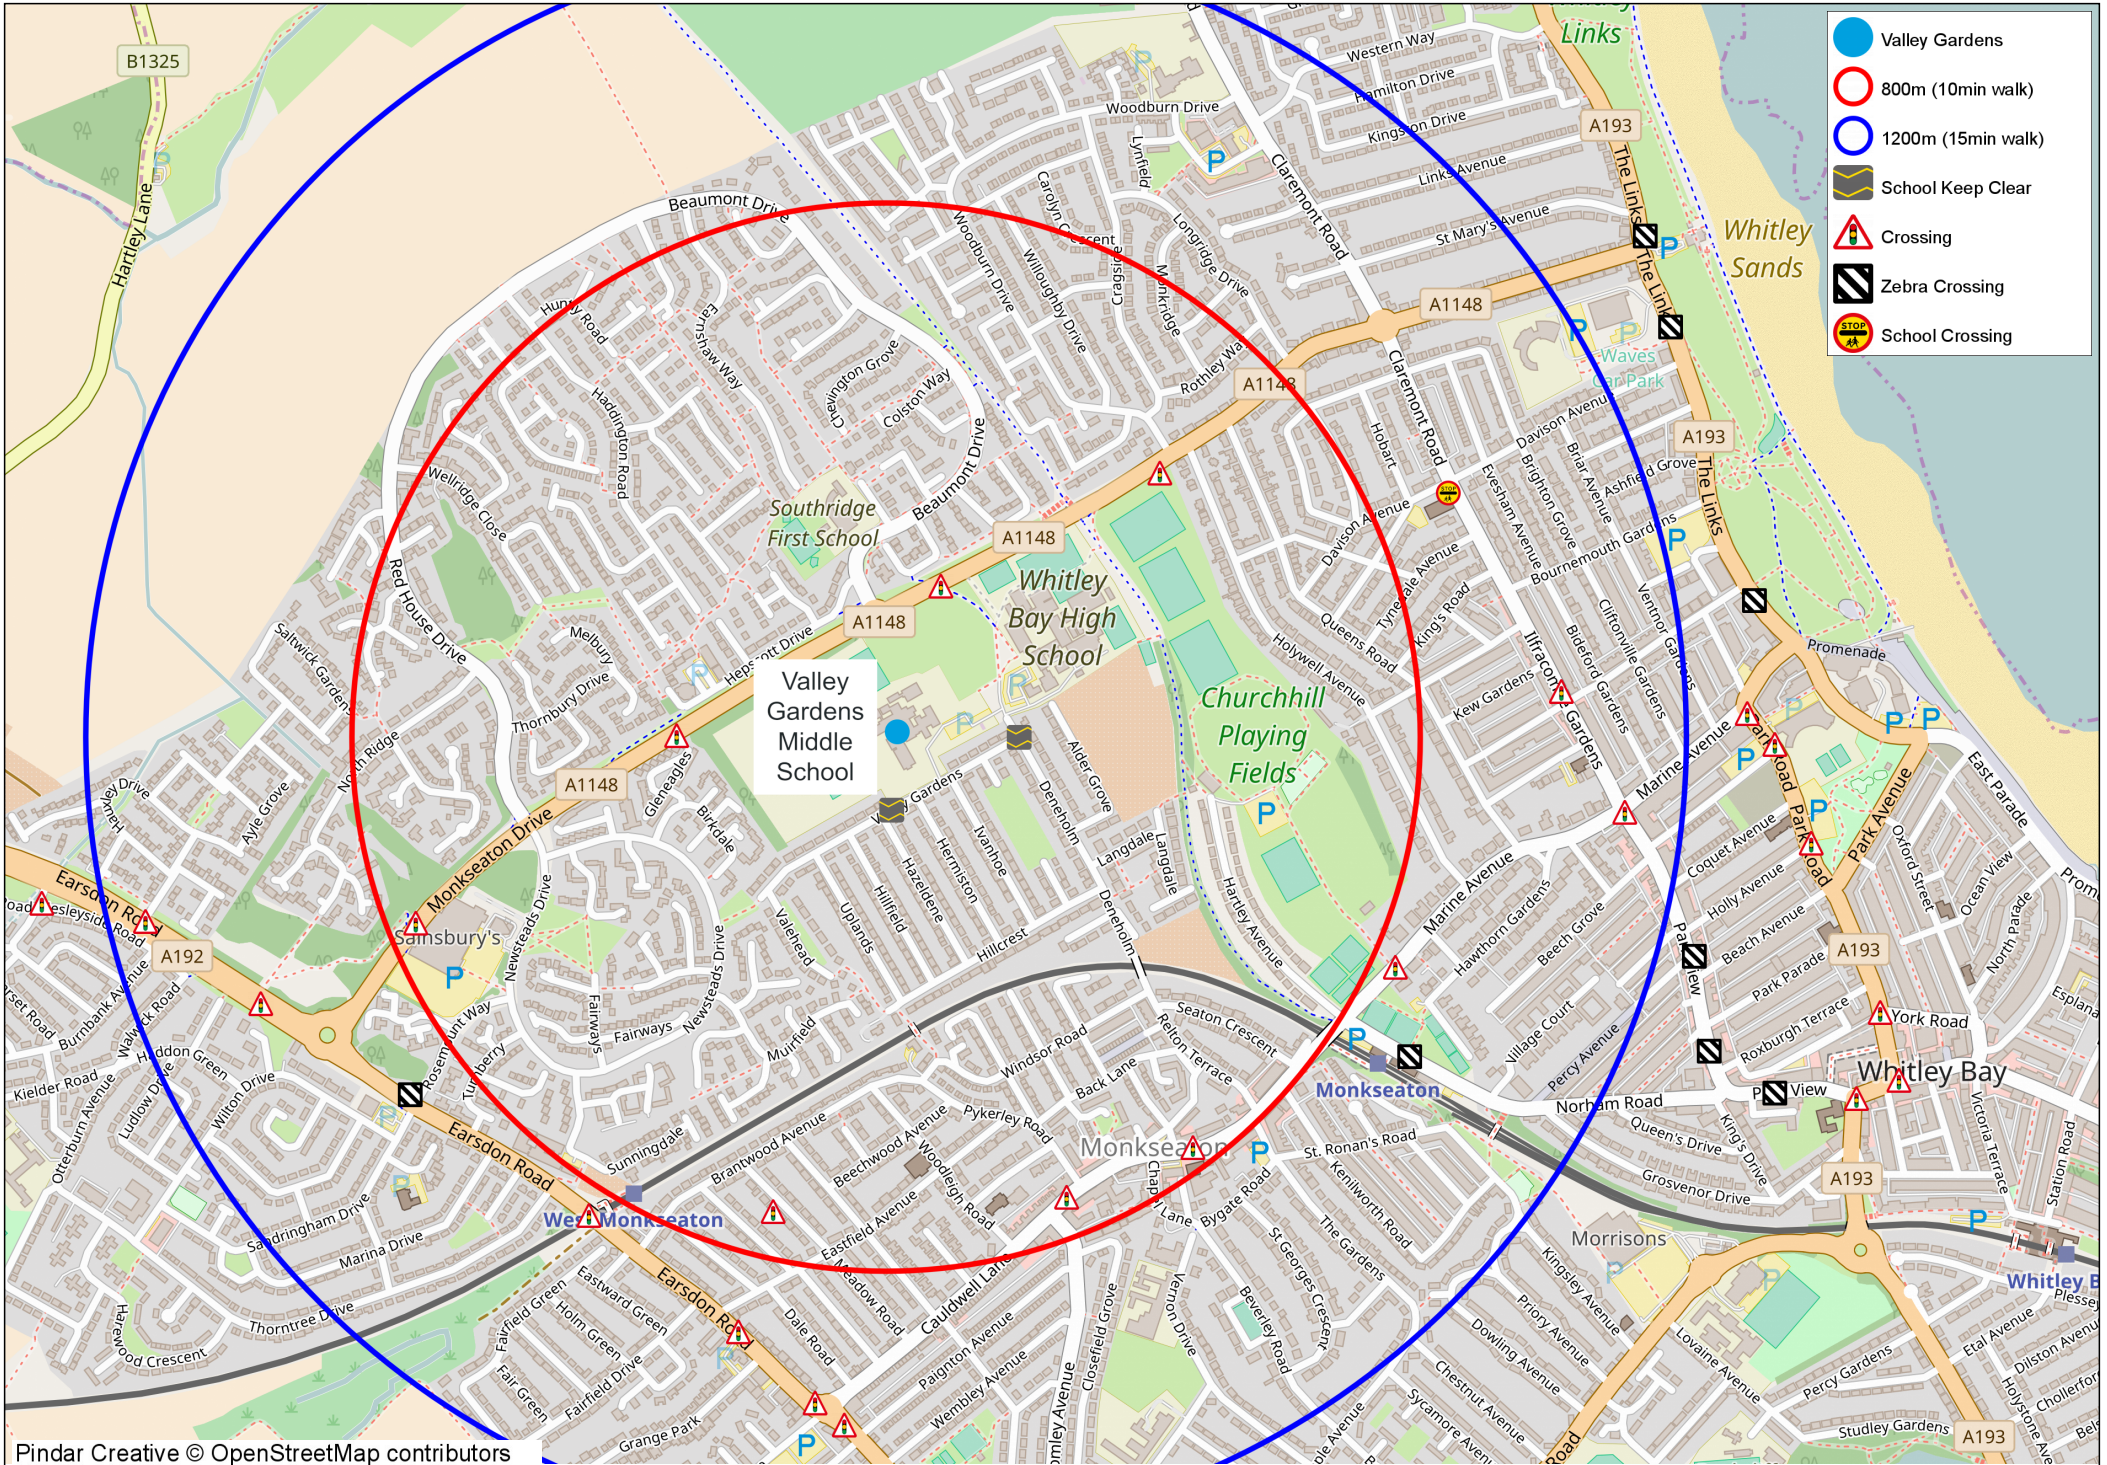

North Tyneside Council

Working in partnership with

Capita

- Valley Gardens
- 800m (10min walk)
- 1200m (15min walk)
- School Keep Clear
- Crossing
- Zebra Crossing
- School Crossing