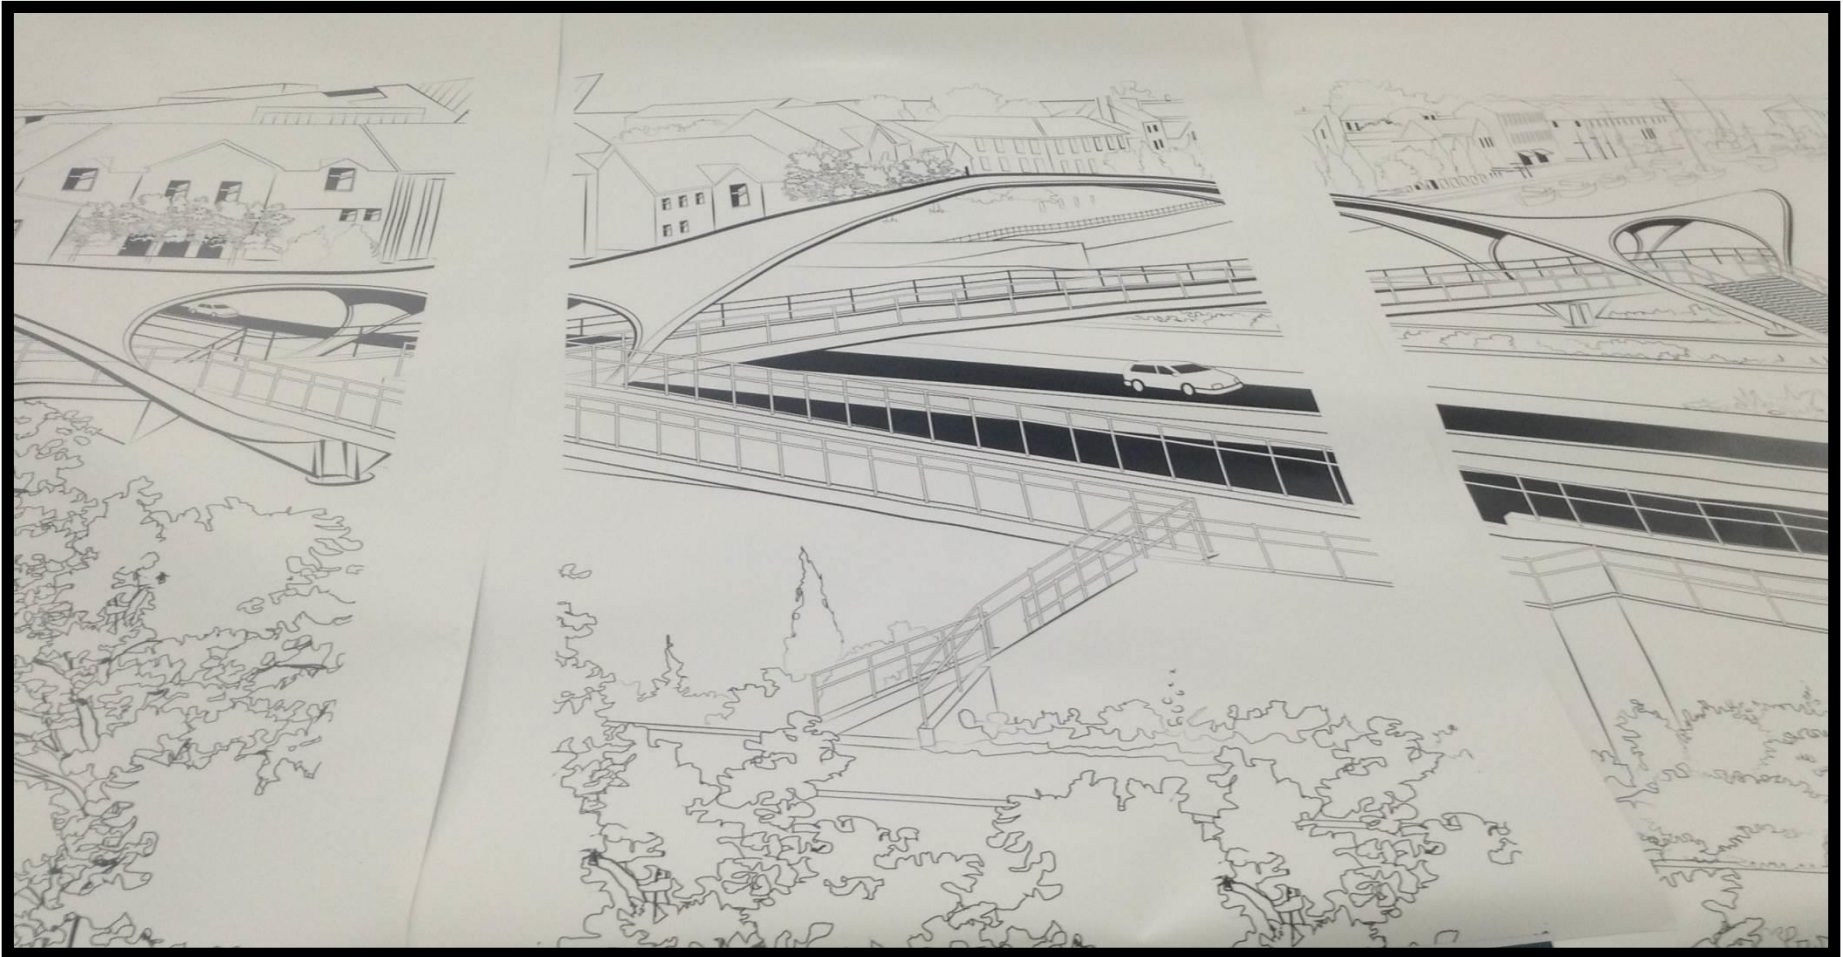

Plans have been made to build a new foot-bridge across Clive Sullivan Way. This is what it will look like...

The building company sent us some pictures to decorate. They will create hoarding panels with them to use whilst the building work takes place.

The only specification given was that the builders didn't want us to use the environment's natural colours. So our artists got started by painting the sky green.

Great teamwork!

Lots of hard work
but great fun.

The foliage was built up by layering PVA glue, watercolours and acrylic paint in blues and purple.

All three panels are finished.
Well done everyone.
We can't wait to see them in Hull.