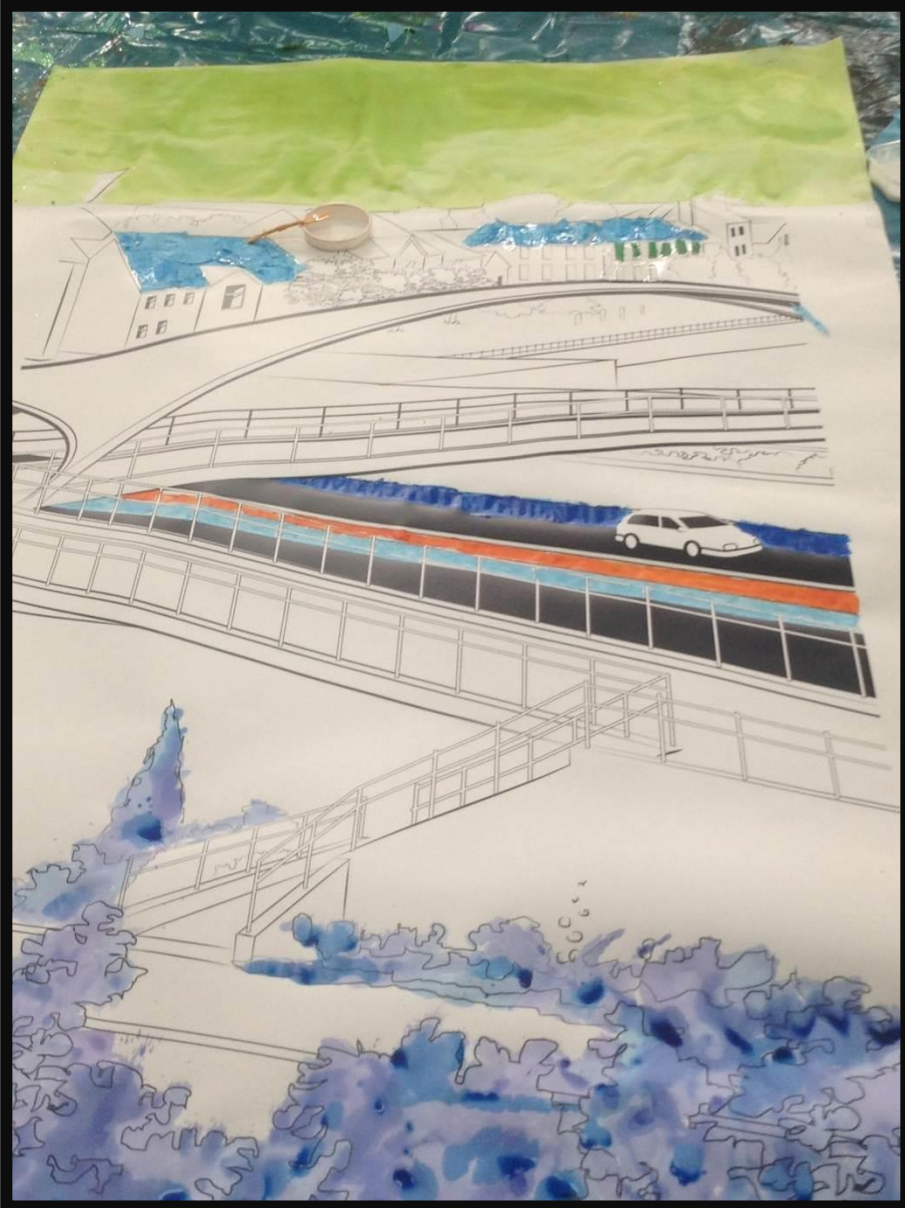

Plans have been made to build a new foot-bridge across Clive Sullivan Way. This is what it will look like...

The building company sent us some pictures to decorate. They will create hoarding panels with them to use whilst the building work takes place.

The only specification given was that the builders didn't want us to use the environment's natural colours. So our artists got started by painting the sky green.

Great teamwork!

Lots of hard work
but great fun.

The foliage was built up by layering PVA glue, watercolours and acrylic paint in blues and purple.

All three panels are finished.
Well done everyone.
We can't wait to see them in Hull.