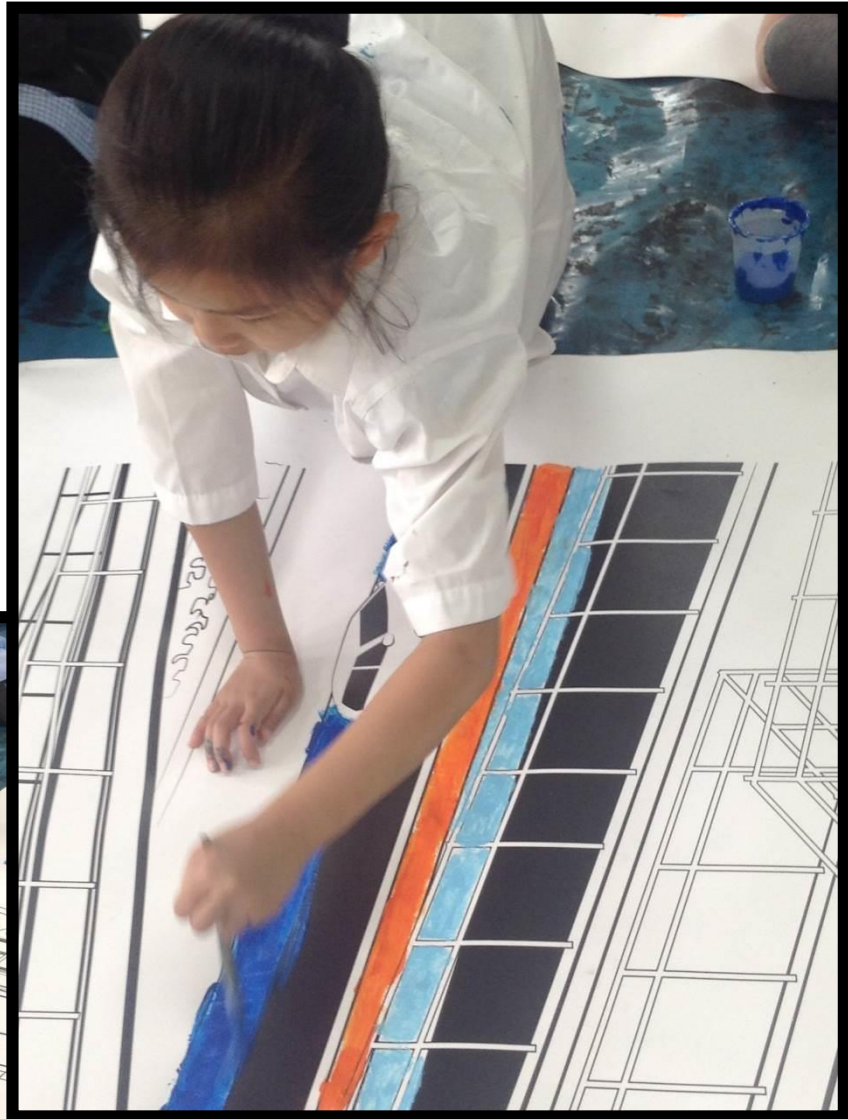

Plans have been made to build a new foot-bridge across Clive Sullivan Way. This is what it will look like...

The building company sent us some pictures to decorate. They will create hoarding panels with them to use whilst the building work takes place.

The only specification given was that the builders didn't want us to use the environment's natural colours. So our artists got started by painting the sky green.

Great teamwork!

Lots of hard work
but great fun.

The foliage was built up by layering PVA glue, watercolours and acrylic paint in blues and purple.

All three panels are finished.
Well done everyone.
We can't wait to see them in Hull.