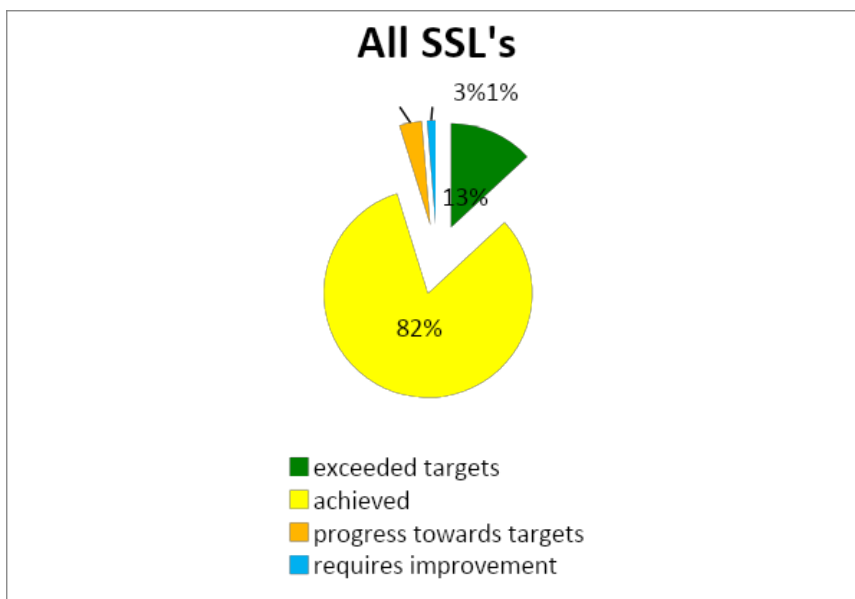

Data Analyses 2023

Below are the results for our More able pupils Sep 22 – July 23

- SSL's have made progress over 99% of their targets.
- They have achieved 96% of their targets and exceeded by 13%.

SUBJECT	STRENGTH	AREA TO DEVELOP
Literacy	Reading	Speaking
Maths	Using and Applying	Shape, Space & Measure

PSD	Personal Independence	Behaviour for Learning
-----	-----------------------	------------------------