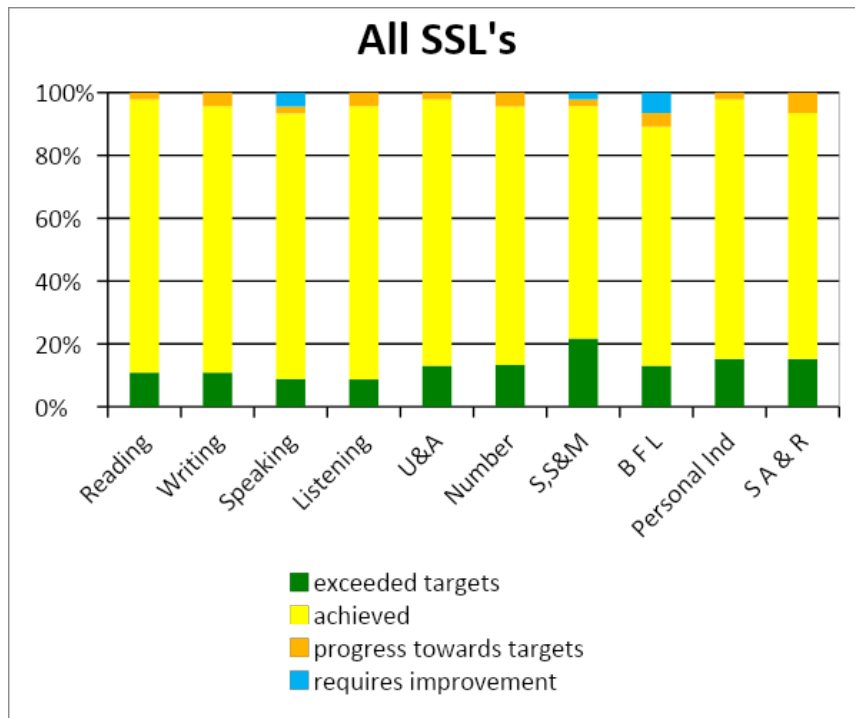

Data Analyses 2023

Below are the results for our More able pupils Sep 22 – July 23

- SSL's have made progress over 99% of their targets.
- They have achieved 96% of their targets and exceeded by 13%.

SUBJECT	STRENGTH	AREA TO DEVELOP
Literacy	Reading	Speaking
Maths	Using and Applying	Shape, Space & Measure

PSD	Personal Independence	Behaviour for Learning
-----	-----------------------	------------------------