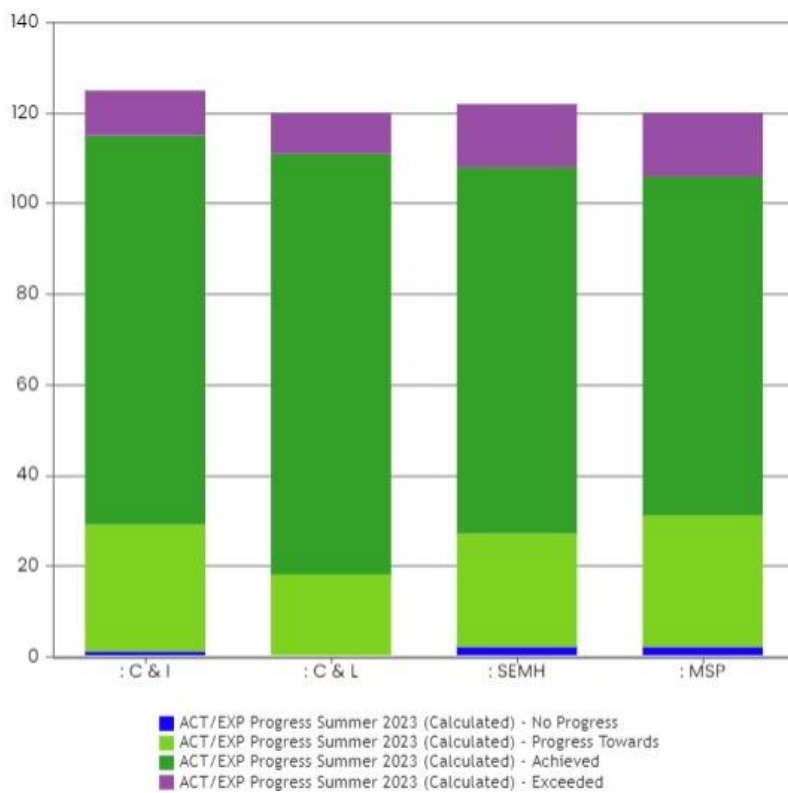

Graph to show Progress by Pathway
Progress by Area

Graph to show

School Data Analyses for SSL's 2023.

- *SSL's have made progress over 99% of their targets.*
- *They have achieved 96% of their targets and exceeded by 13%.*