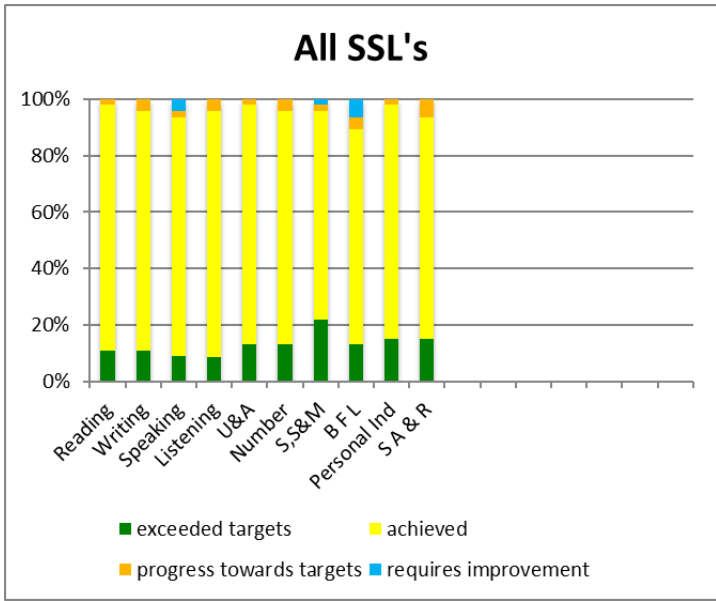

Graph to show Progress by Pathway
Progress by Area

Graph to show

School Data Analyses for SSL's 2023.

- *SSL's have made progress over 99% of their targets.*
- *They have achieved 96% of their targets and exceeded by 13%.*