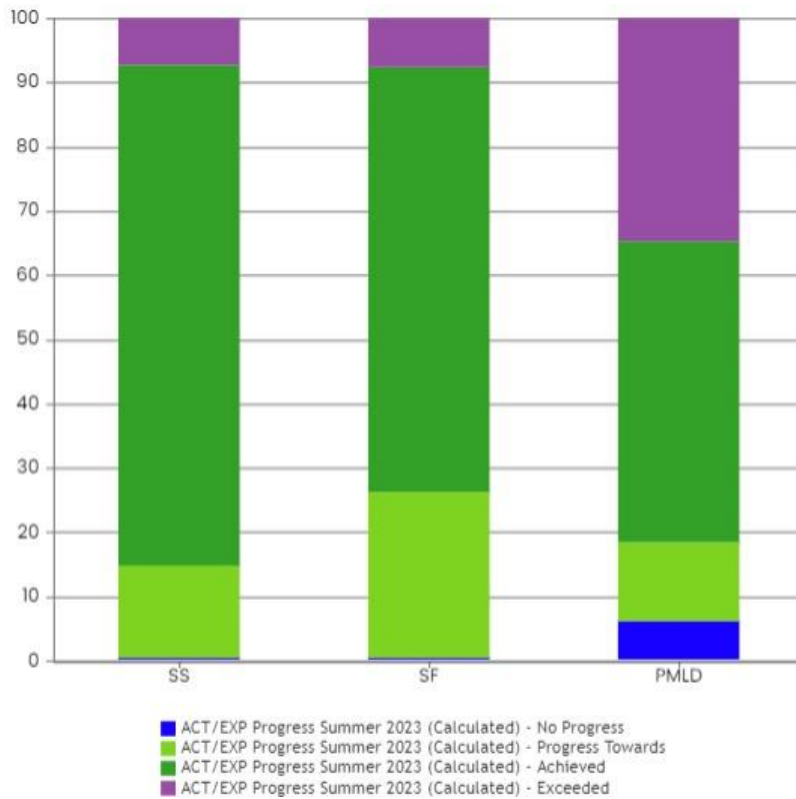

Graph to show Progress by Pathway
Progress by Area

Graph to show

School Data Analyses for SSL's 2023.

- *SSL's have made progress over 99% of their targets.*
- *They have achieved 96% of their targets and exceeded by 13%.*