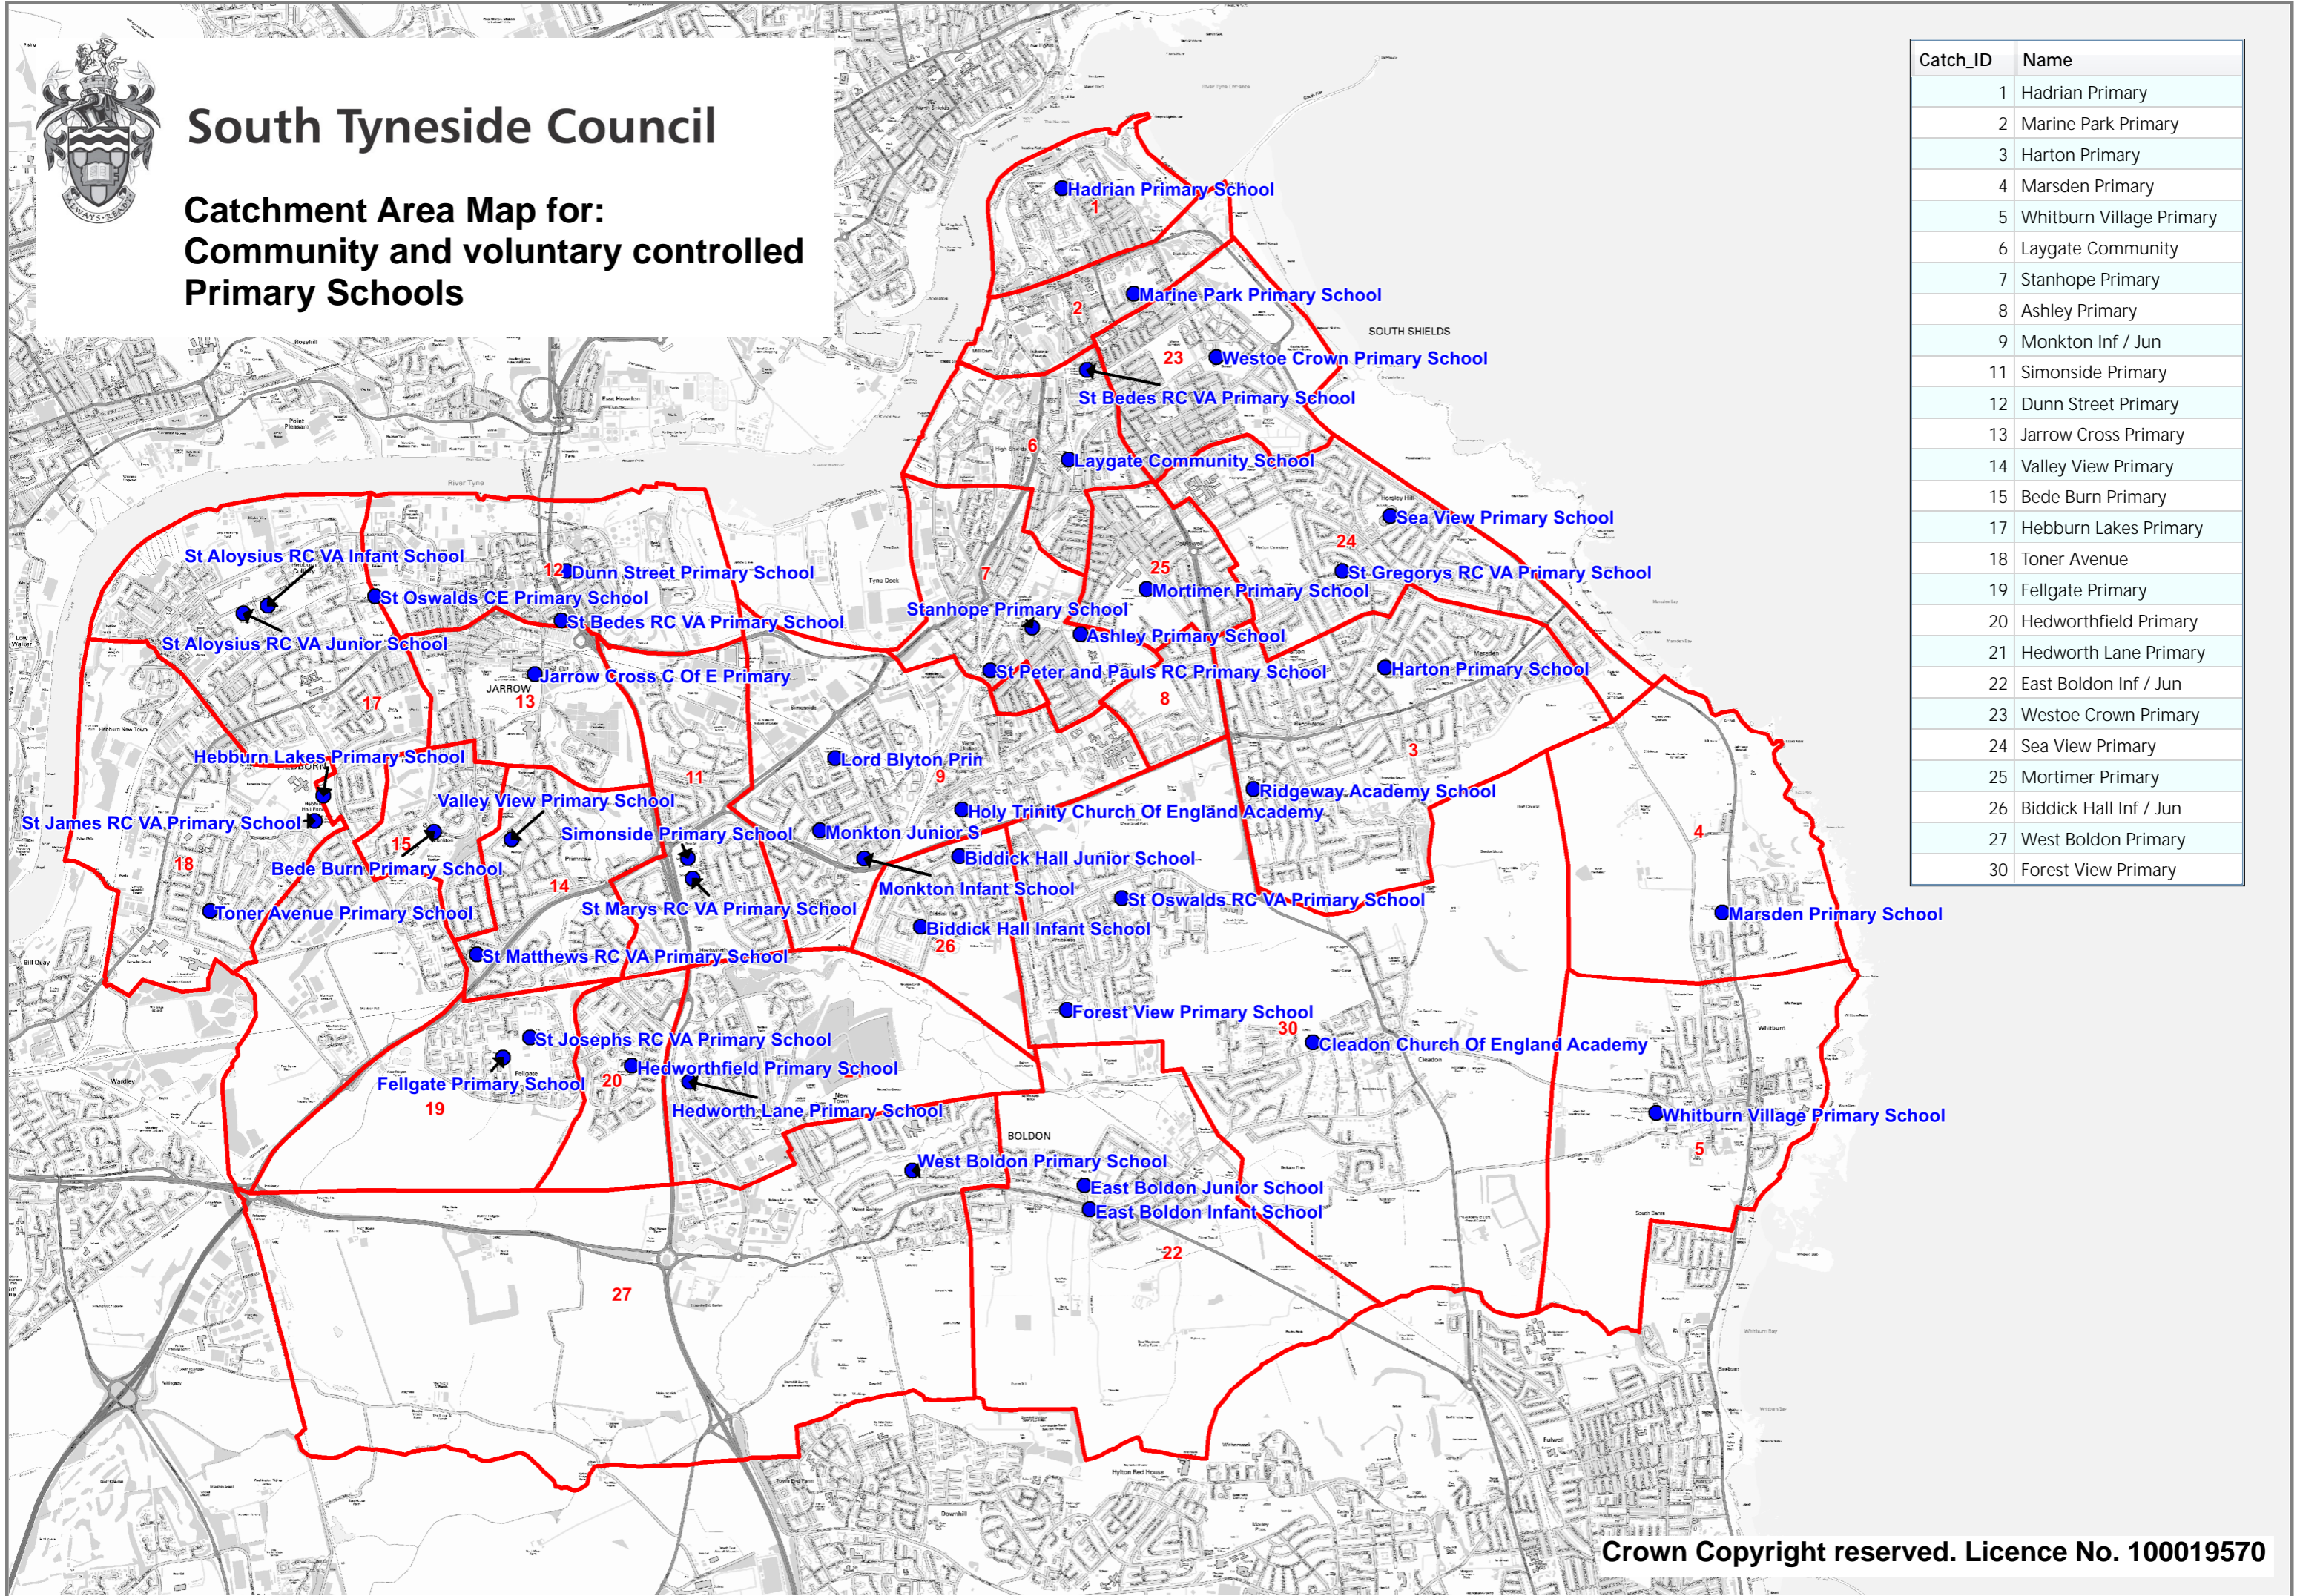

South Tyneside Council

Catchment Area Map for: Community and voluntary controlled Primary Schools

Catch_ID	Name
1	Hadrian Primary
2	Marine Park Primary
3	Harton Primary
4	Marsden Primary
5	Whitburn Village Primary
6	Laygate Community
7	Stanhope Primary
8	Ashley Primary
9	Monkton Inf / Jun
11	Simonside Primary
12	Dunn Street Primary
13	Jarrow Cross Primary
14	Valley View Primary
15	Bede Burn Primary
17	Hebburn Lakes Primary
18	Toner Avenue
19	Fellgate Primary
20	Hedworthfield Primary
21	Hedworth Lane Primary
22	East Boldon Inf / Jun
23	Westoe Crown Primary
24	Sea View Primary
25	Mortimer Primary
26	Biddick Hall Inf / Jun
27	West Boldon Primary
30	Forest View Primary