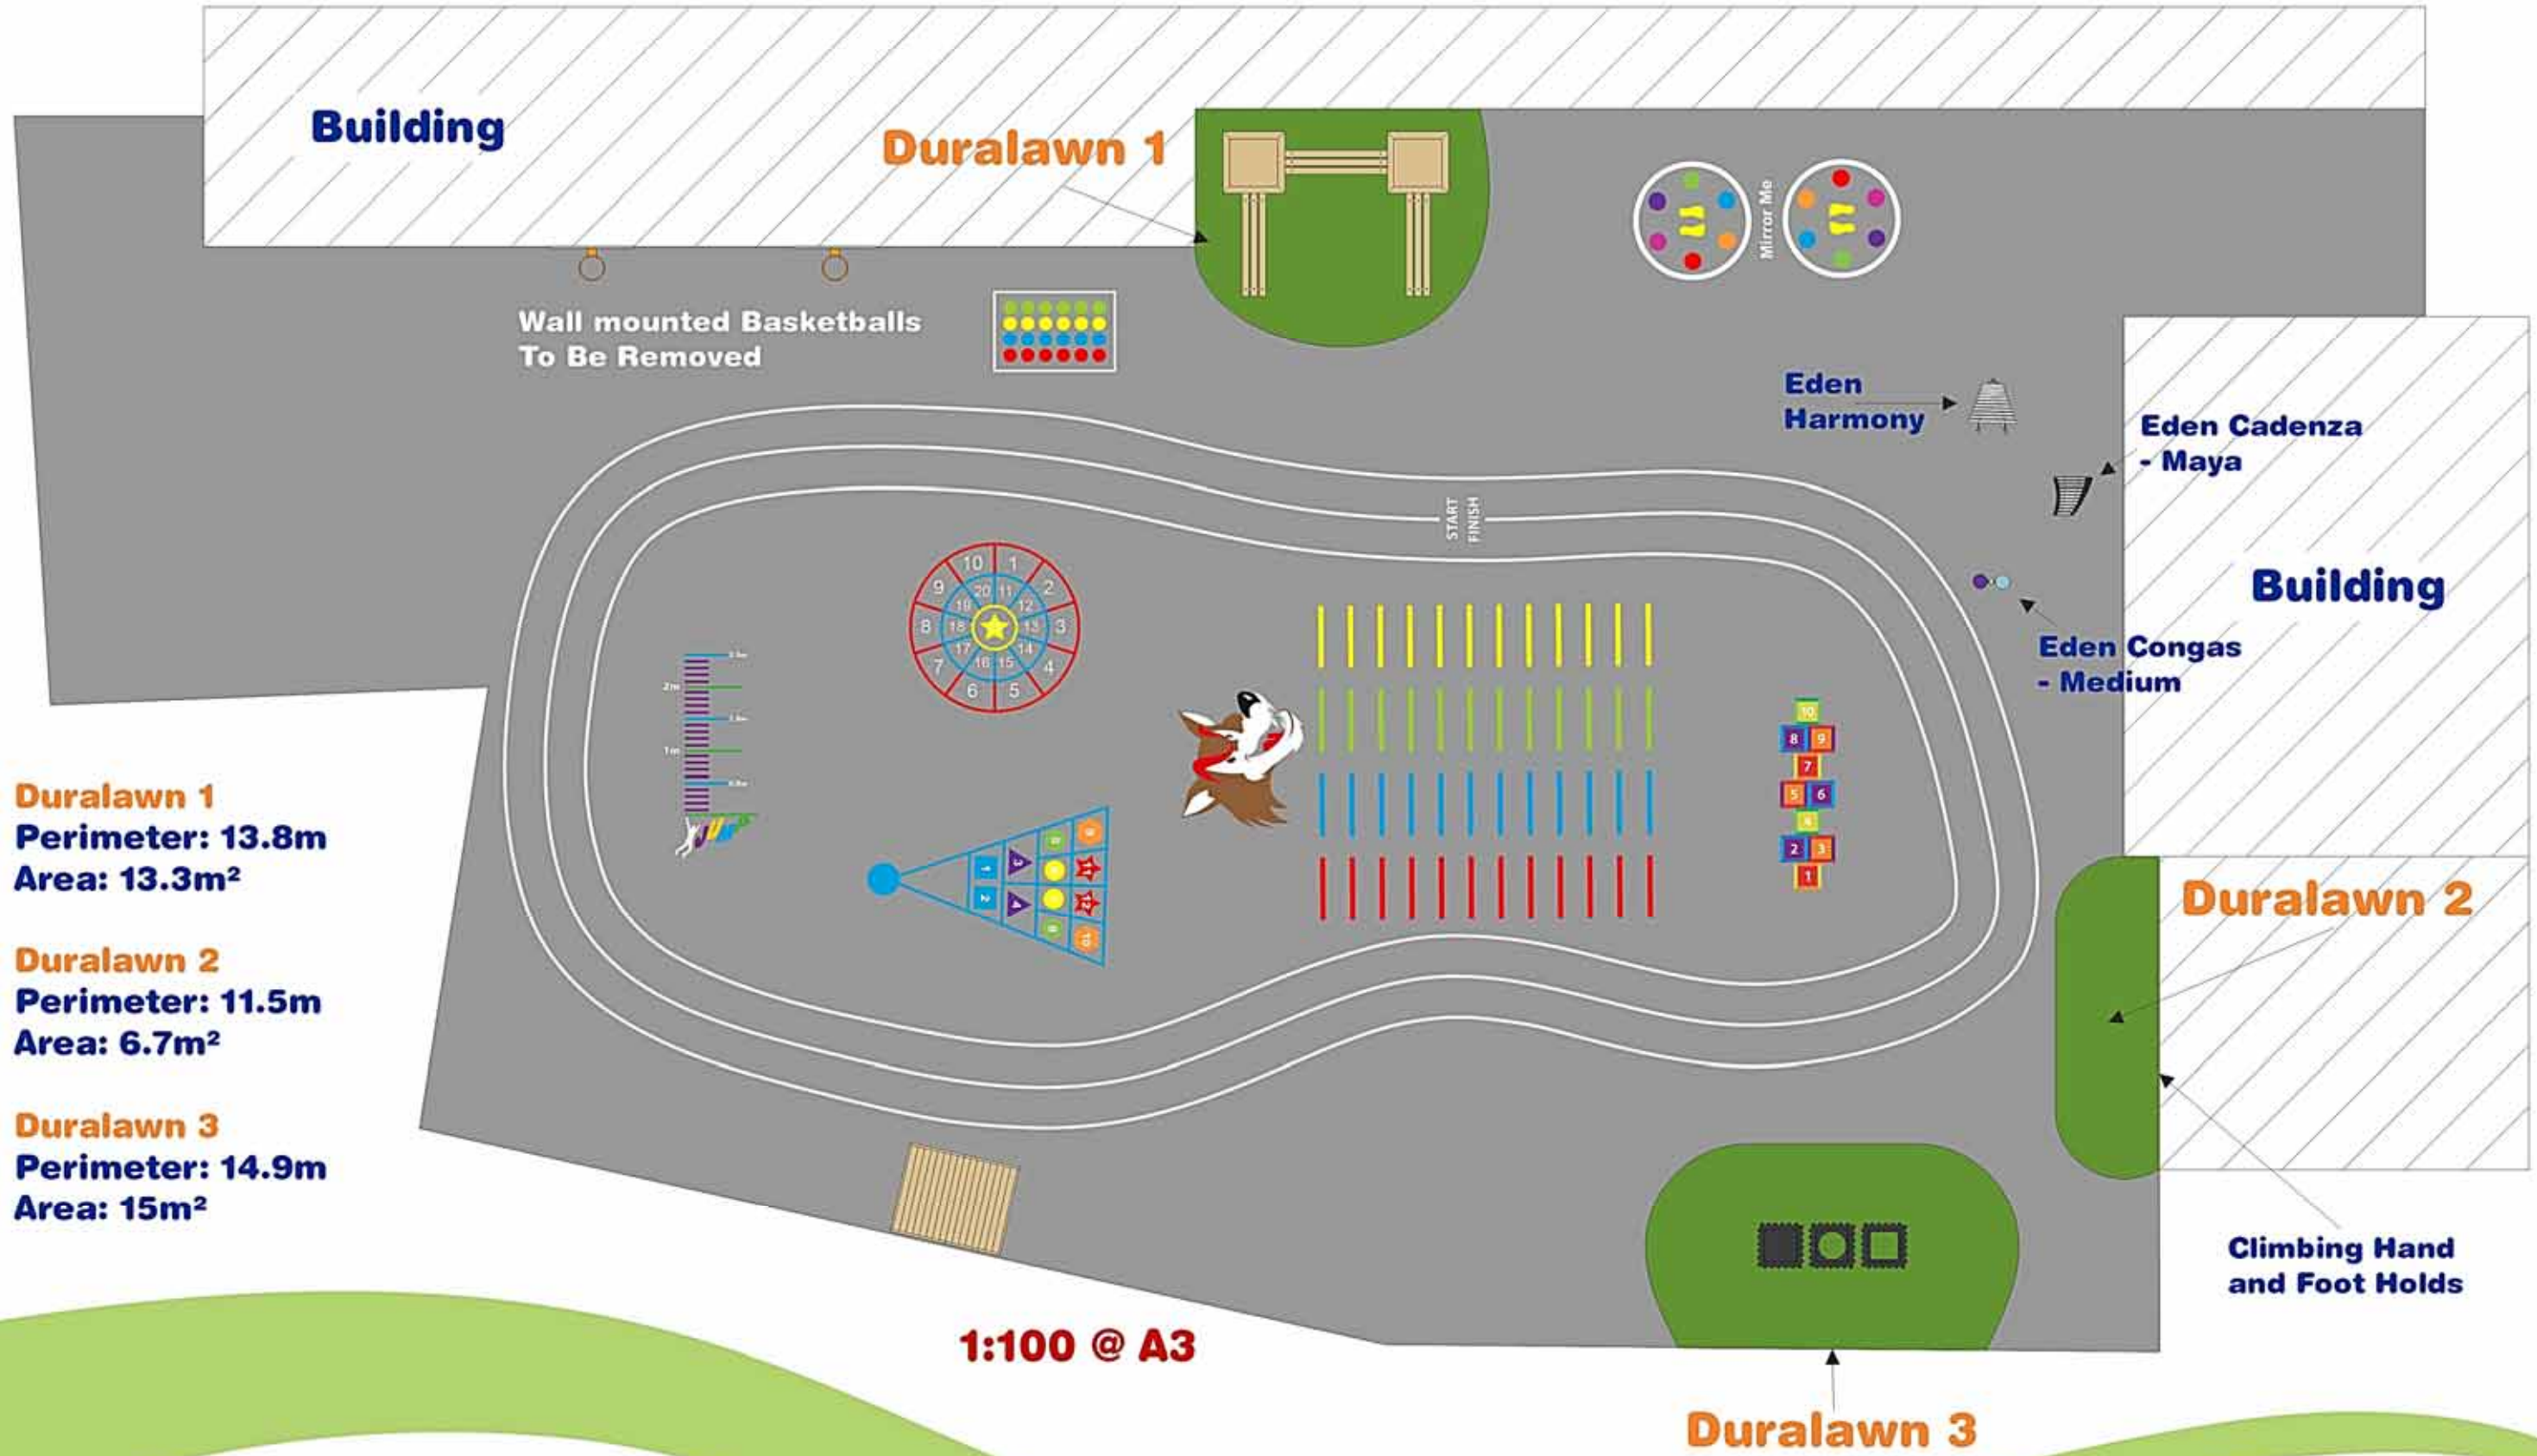

KEBLE PREPARATORY SCHOOL

PROPOSED PLAY AREA

Lower School Playground

1:200 @ A3

1:100 @ A3

Drawing No: J30871
Drawn By: D0 1.5.3.2
Scale: Various @ A3
Date: 07-02-20
Page: 1 of 2

Duralawn 1
Perimeter: 13.8m
Area: 13.3m²

Duralawn 2
Perimeter: 11.5m
Area: 6.7m²

Duralawn 3
Perimeter: 14.9m
Area: 15m²

1:100 @ A3

Drawing No: J30871
Drawn By: D0 1.5.3.2
Scale: 1:100 @ A3
Date: 07-02-20
Page: 2 of 2