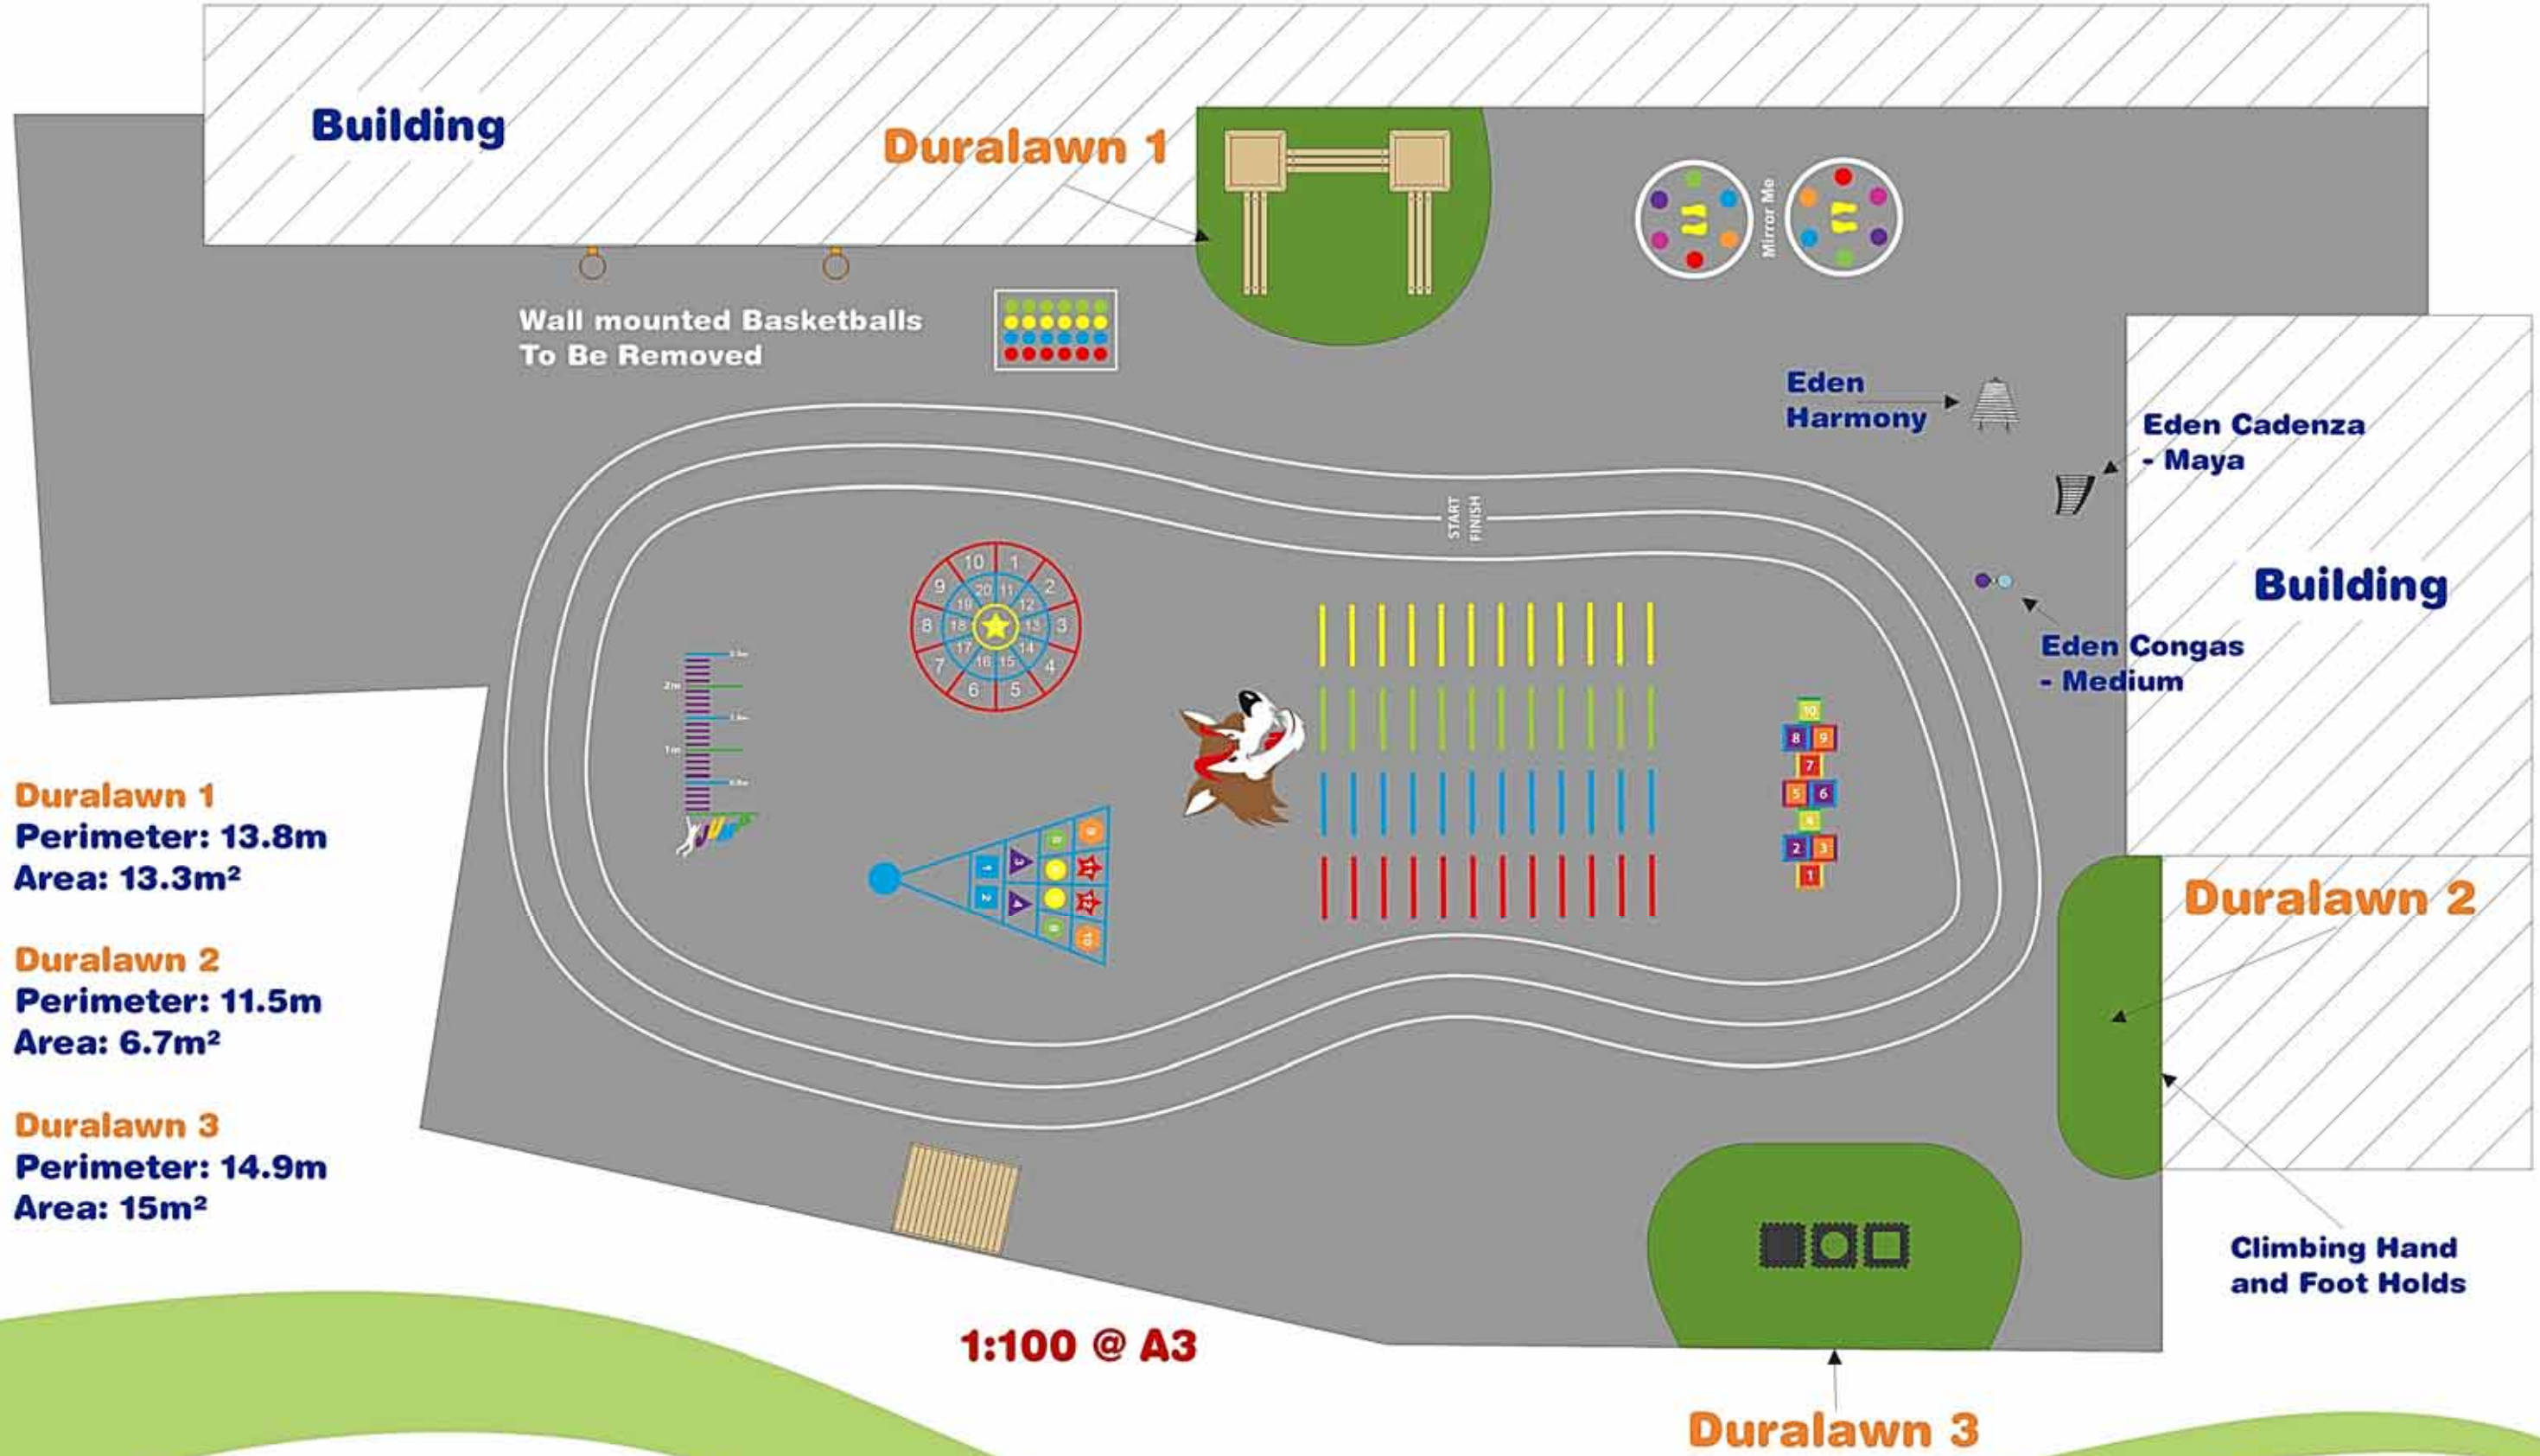

KEBLE PREPARATORY SCHOOL

PROPOSED PLAY AREA

Year 1 Playground

1:200 @ A3

1:100 @ A3

Drawing No: J30871
Drawn By: D0 1.5.3.2
Scale: Various @ A3
Date: 07-02-20
Page: 1 of 2

Duralawn 1
Perimeter: 13.8m
Area: 13.3m²

Duralawn 2
Perimeter: 11.5m
Area: 6.7m²

Duralawn 3
Perimeter: 14.9m
Area: 15m²

1:100 @ A3

Drawing No: J30871
Drawn By: D0 1.5.3.2
Scale: 1:100 @ A3
Date: 07-02-20
Page: 2 of 2