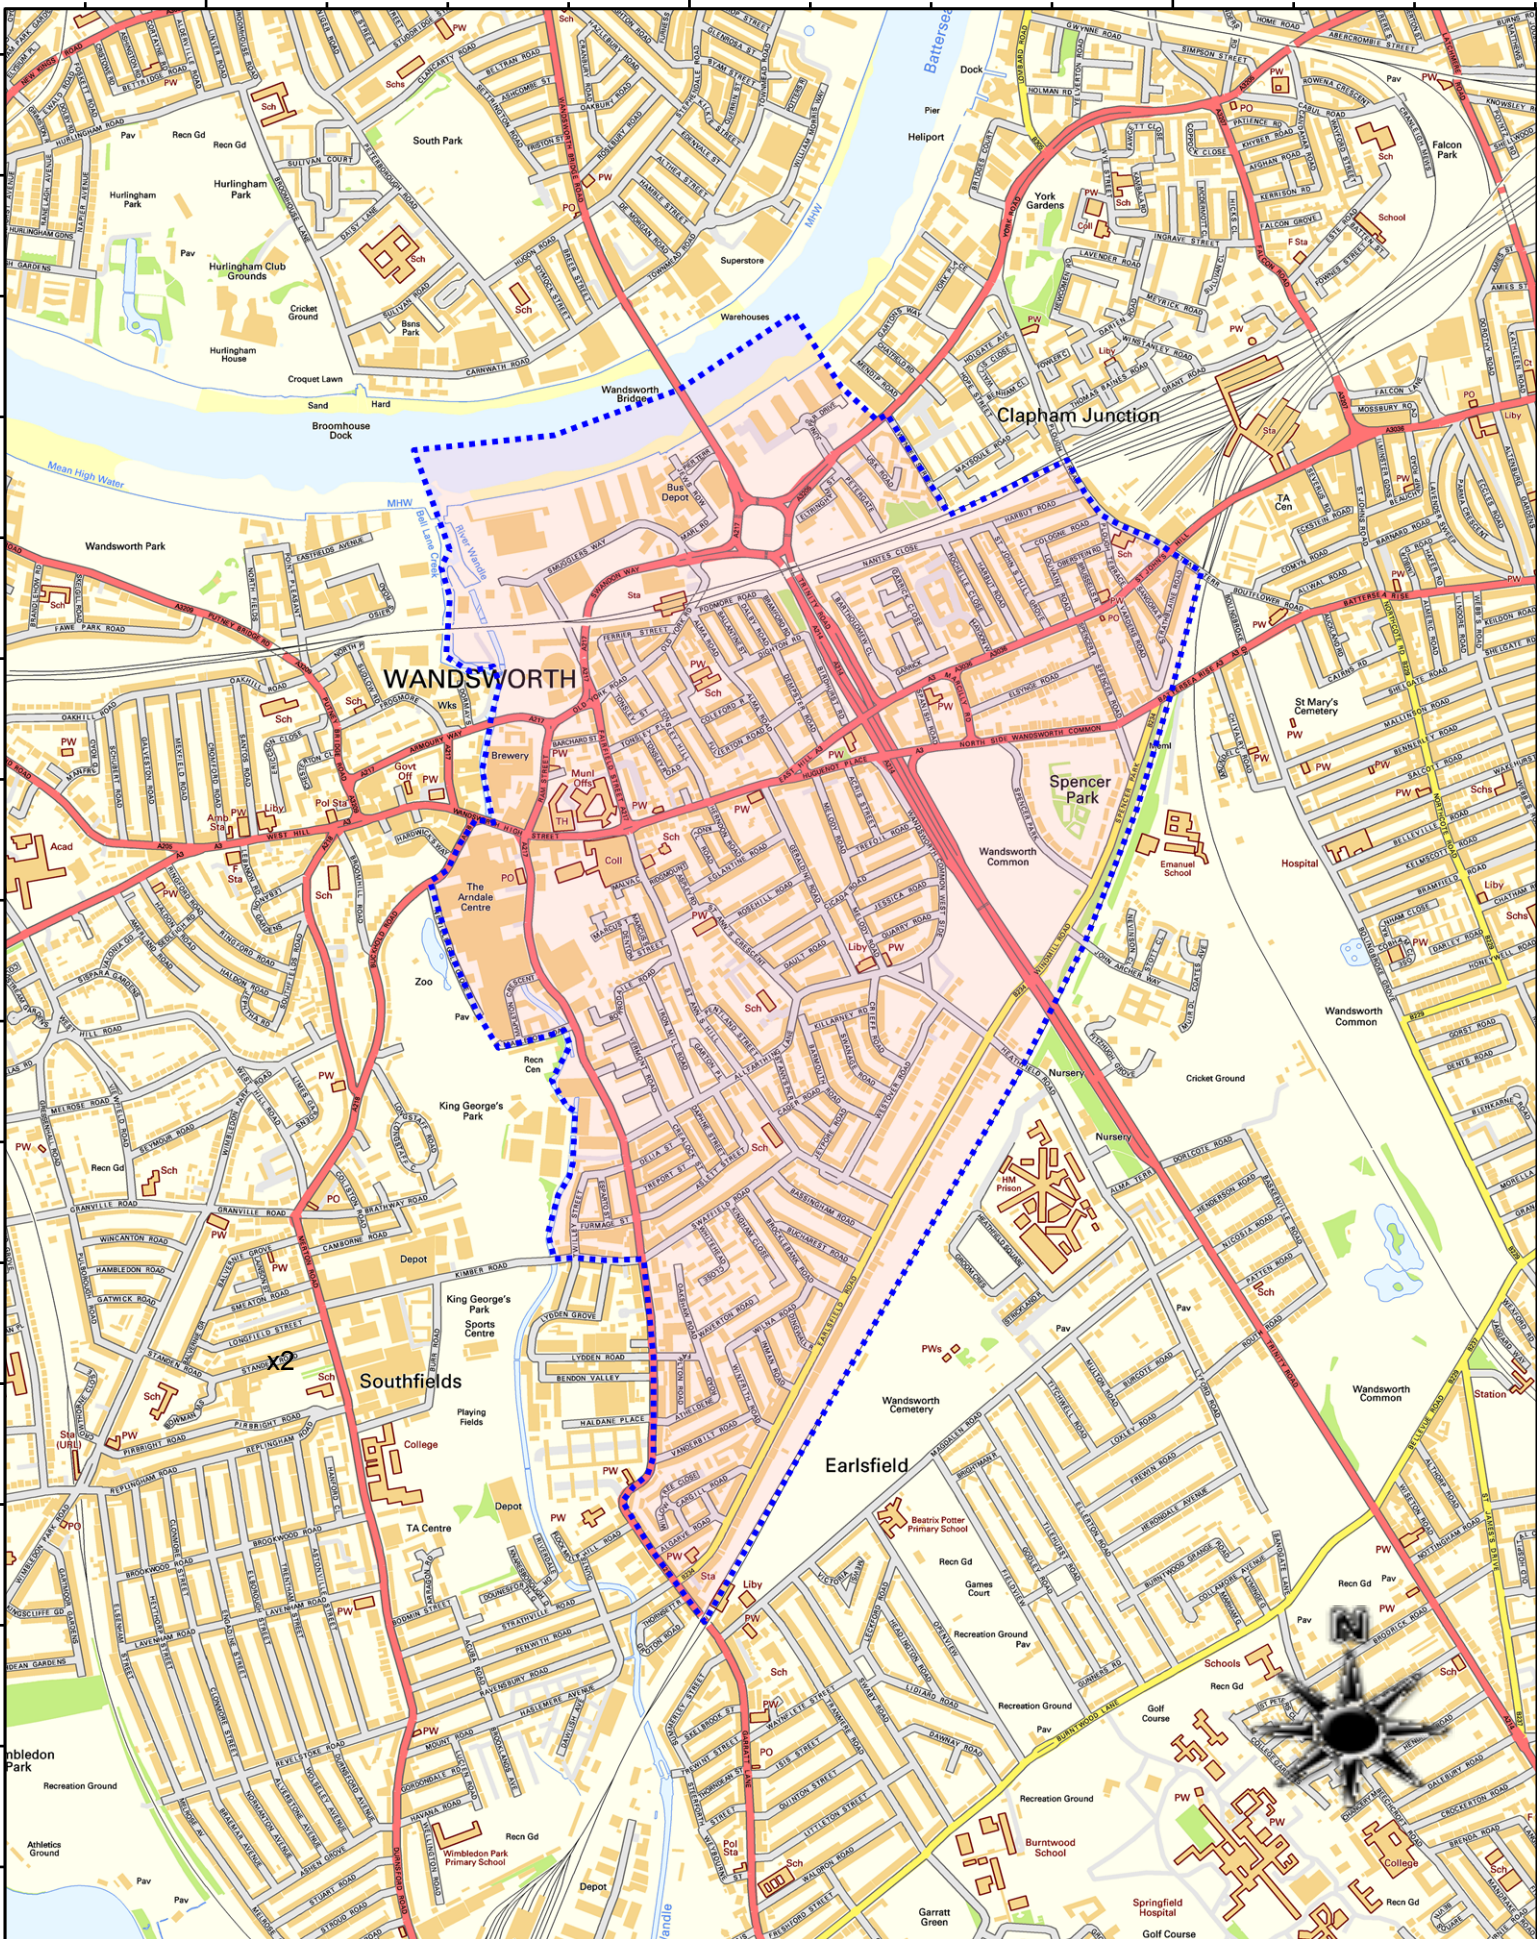

# St Annes CE Primary School Admissions Priority Area

525000E

526000E

527000E

176000N

175000N

174000N

173000N