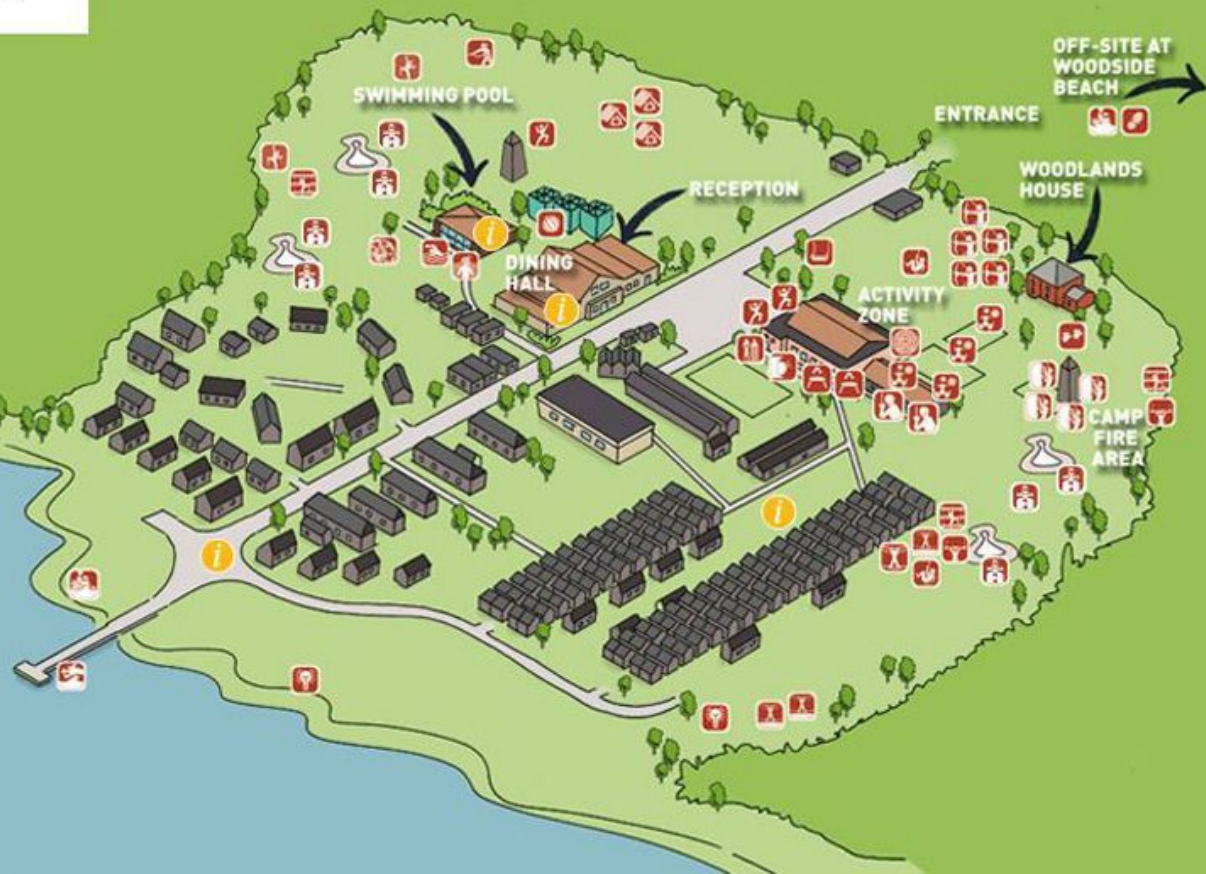

Watch the [PGL Secondary Schools Video](#)

Little Canada

Isle of Wight

Little Canada – Isle of Wight

- 33 fantastic adventure activities to choose from
- Stunning location with direct access to the water
- Ideal for watersports

Little Canada

Adventure on the Isle of Wight

Roll over the map to reveal more about this centre!

www.pgl.co.uk/littlecanada360

← back to map
download pdf

What is a Multi-Activity Holiday?

- 4 action-packed adventure activity sessions per day
- Evening entertainment
- Great for personal development & confidence building
- We will make sure you have input into what groups you're in!

Adventure Activities

- Abseiling
- Aeroball
- All Aboard
- Archery
- Beach Walk
- Canoeing
- Cat Walk
- Challenge Course
- Circus Skills
- Climbing
- Dragon Boating
- Fencing
- First Aid
- Giant Swing
- Hiking
- Jacob's Ladder
- Kayaking
- Keelboat Sailing
- Low Level Ropes Course
- Matrix
- Nature Trail
- Orienteering
- Pop Mobility
- Problem Solving
- Quad Biking
- Sensory Trail
- Sports and Team Games
- Survivor
- Trapeze
- Tunnel Trail
- Zip Wire

Typical timetable for a multi-activity holiday

	Monday	Tuesday	Wednesday	Thursday	Friday
07.00-09.00		Breakfast	Breakfast	Breakfast	Breakfast
09.00-10.30		High Ropes Course	Giant Swing	Archery	Climbing
10.30-12.00		Orienteering	Zip Wire	Fencing	Tunnel Trail
12.00-14.00		Lunch and free time	Lunch and free time	Lunch and free time	Lunch
14.00-15.30		Abseiling	Canoeing	Raft Building	Depart centre
15.30-17.00	Arrive and unpack	Jacob's Ladder	Canoeing	Raft Building	
17.00-19.00	Dinner	Dinner	Dinner	Dinner	
19.00-21.00	Capture the Flag	Splash	Photo Challenge	Disco	