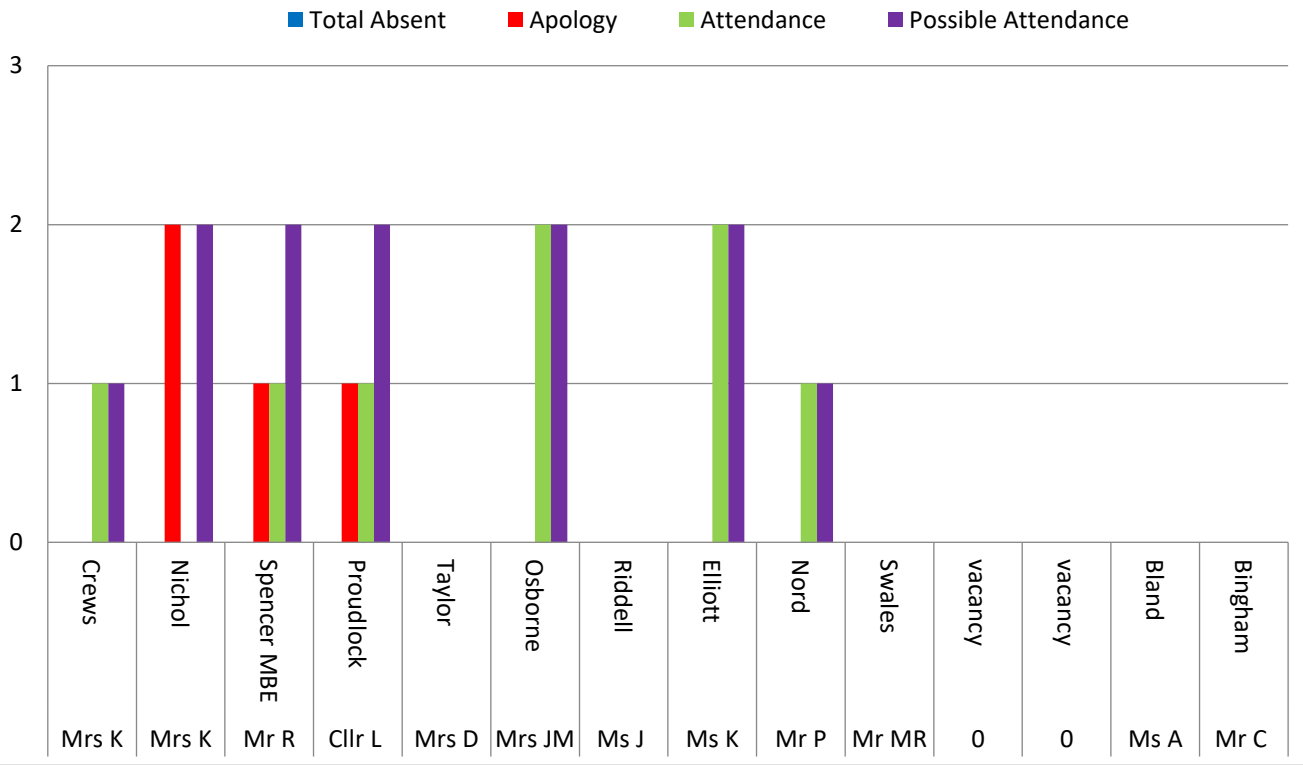

Attendance 2018/19

Committees Chart

Total GB Attendance