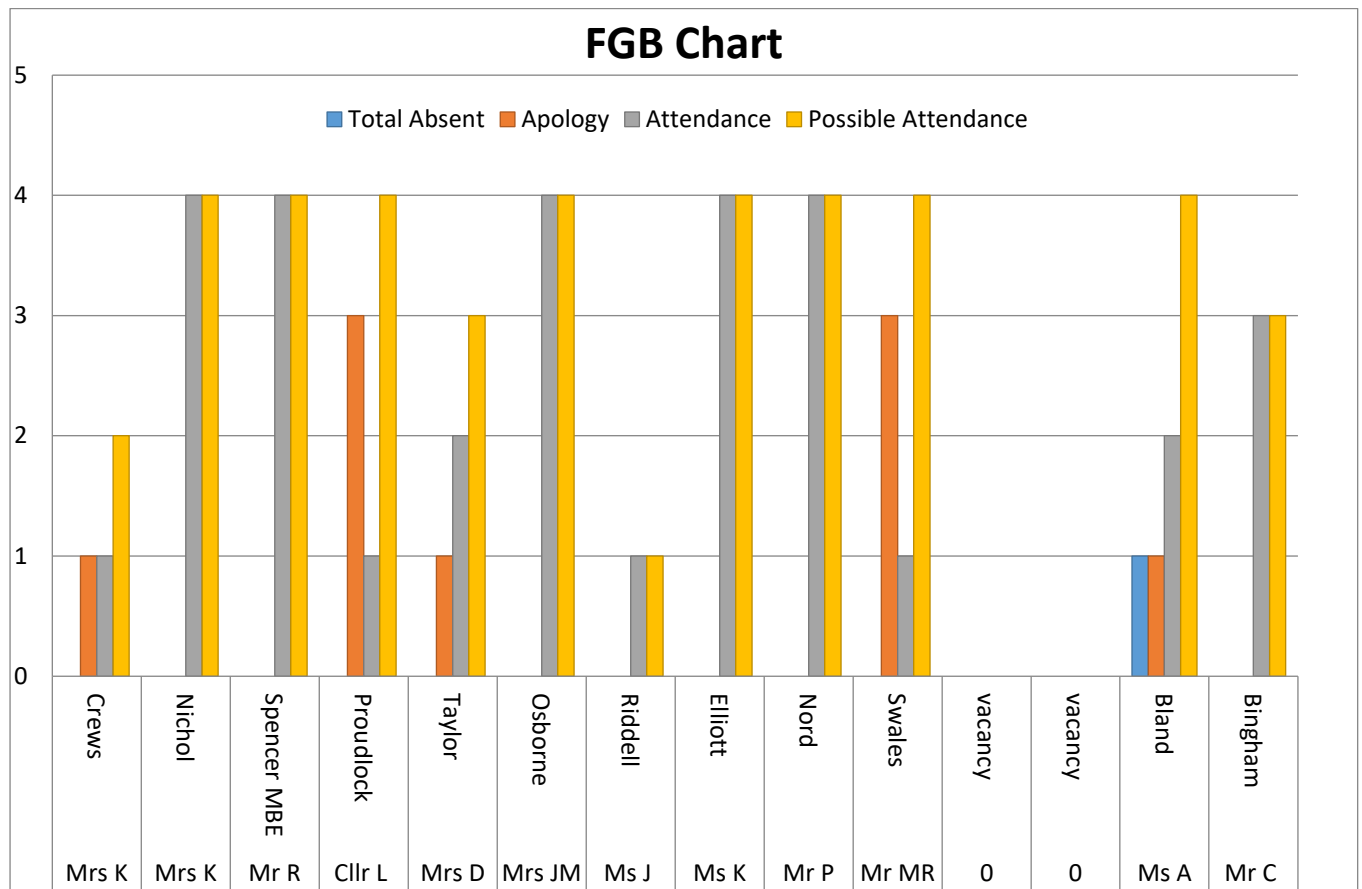

Attendance 2018/19

Committees Chart

Total GB Attendance