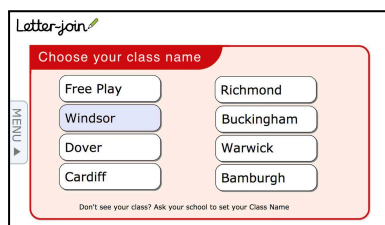

Choose a Classroom

Once logged-in, click on the green box where it says to change class. Click on the year group your child is in and you can use Letter-join's resources and fun activities to reinforce the handwriting we teach at school. If you click on resources then word animator your child can access word banks of words they have been learning at school. You can trace over the letters and words and play the games on your tablet.

We are limited to the number of users who can log in to this account, so please do not share these log-in details.