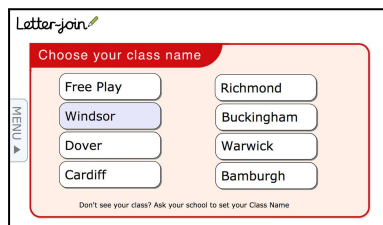

Choose a Classroom

Once logged-in, click on the green box where it says to change class. Click on the year group your child is in and you can use Letter-join's resources and fun activities to reinforce the handwriting we teach at school. If you click on resources then word animator your child can access word banks of words they have been learning at school. You can trace over the letters and words and play the games on your tablet.

We are limited to the number of users who can log in to this account, so please do not share these log-in details.